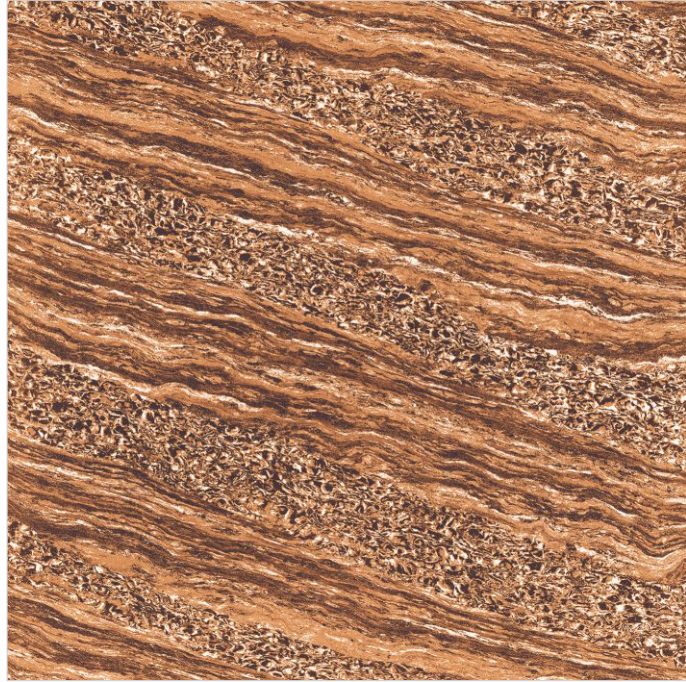

60x
60cm

AMAZONIA AZUL
DC SERIES

60x
60cm

AMAZONIA BROWN
DC SERIES

60x
60cm

AMAZONIA DARK
DC SERIES

60x
60cm

AMAZONIA ORANGE
DC SERIES

60x
60cm

OCEAN WHITE
DC SERIES

60x
60cm

OCEAN BLUE
DC SERIES

**60x
60cm**

OCEAN DARK
DC SERIES

**60x
60cm**

THAR WHITE
DC SERIES