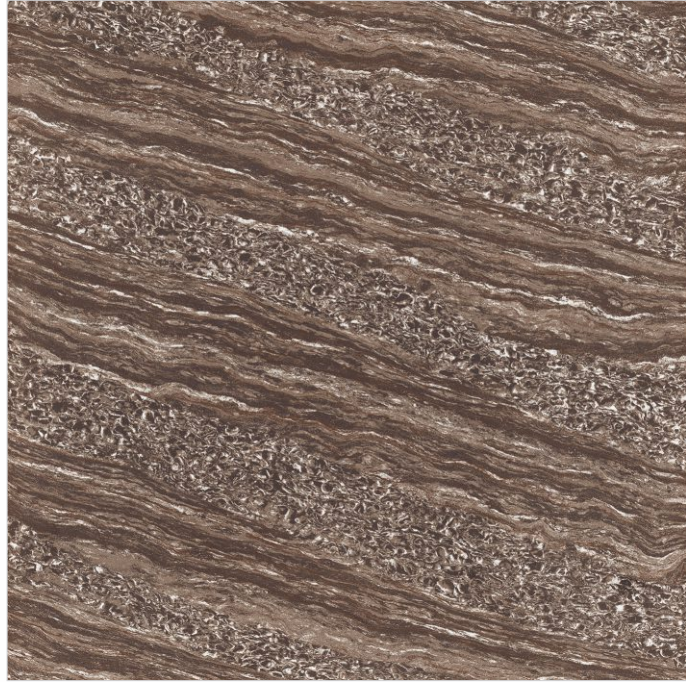

60x
60cm

TROPIC BEIGE
DC SERIES

60x
60cm

AMAZONIA WHITE
DC SERIES

60x
60cm

AMAZONIA CREMA
DC SERIES

60x
60cm

AMAZONIA GREY
DC SERIES

60x
60cm

AMAZONIA AZUL
DC SERIES

60x
60cm

AMAZONIA BROWN
DC SERIES

60x
60cm

AMAZONIA DARK
DC SERIES

60x
60cm

AMAZONIA ORANGE
DC SERIES