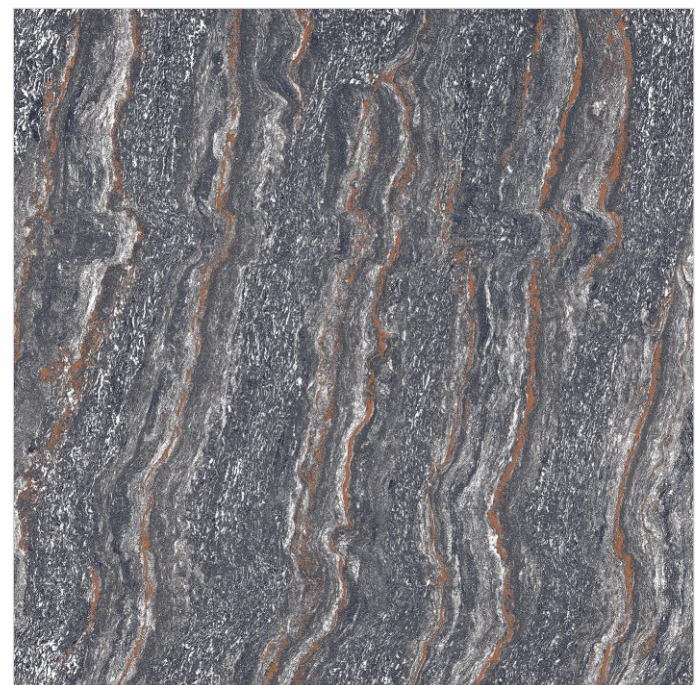

60x
60cm

OCEAN WHITE
DC SERIES

60x
60cm

OCEAN BLUE
DC SERIES

**60x
60cm**

OCEAN DARK
DC SERIES

**60x
60cm**

THAR WHITE
DC SERIES