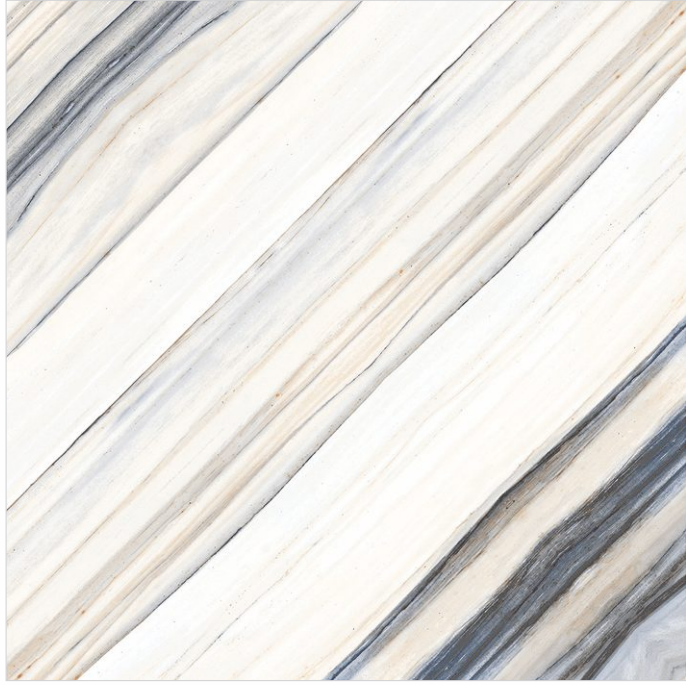

DEXTER BROWN
BOOKMATCH SERIES

60x
60cm

DURBAN BROWN
BOOKMATCH SERIES

60x
60cm

EVA GREY
BOOKMATCH SERIES

60x
60cm

EL-DORADO
BOOKMATCH SERIES

**60x
60cm**

JASTO BLUE
BOOKMATCH SERIES

60x
60cm

KASHMIRI ONYX
BOOKMATCH SERIES

60x
60cm

KELLY BROWN
BOOKMATCH SERIES

60x
60cm

KILIMANJARO ONYX
BOOKMATCH SERIES

60x
60cm