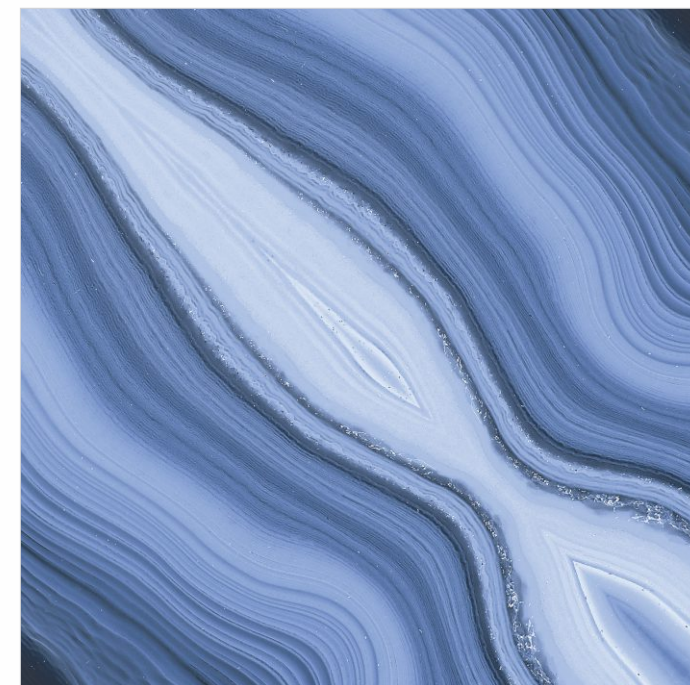

**ATLANTIC ONYX
BOOKMATCH SERIES**

**60x
60cm**

BLUE VINTAGE
BOOKMATCH SERIES

60x
60cm

BLUE WAVES
BOOKMATCH SERIES

60x
60cm

BURNET BROWN
BOOKMATCH SERIES

60x
60cm

DEXTER BROWN
BOOKMATCH SERIES

60x
60cm

DURBAN BROWN
BOOKMATCH SERIES

60x
60cm

EVA GREY
BOOKMATCH SERIES

60x
60cm

EL-DORADO
BOOKMATCH SERIES

**60x
60cm**