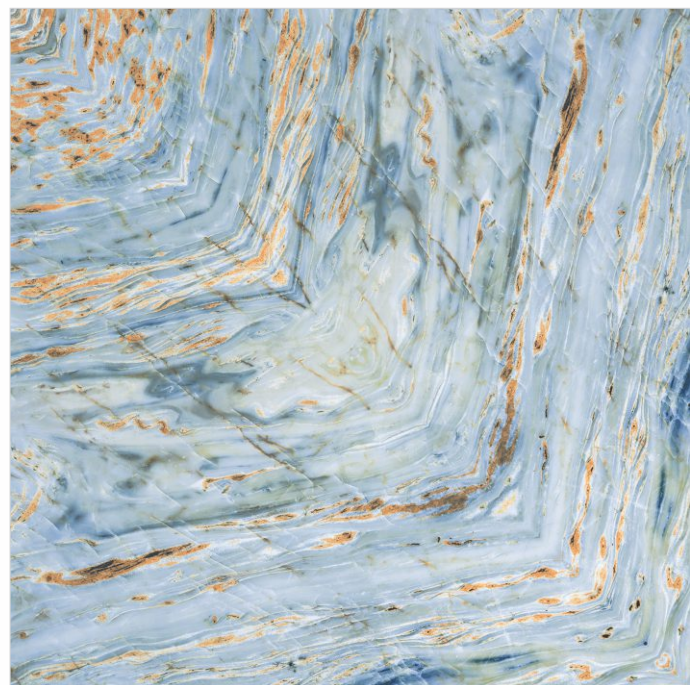

LAUREST GREY
BOOKMATCH SERIES

60x
60cm

MILAN ONYX
BOOKMATCH SERIES

60x
60cm

MERCURY BEIGE
BOOKMATCH SERIES

60x
60cm

MINT SKY
BOOKMATCH SERIES

60x
60cm

ONI BEIGE
BOOKMATCH SERIES

60x
60cm

ORIENTA ONYX
BOOKMATCH SERIES

60x
60cm

PACIFIC CREMA
BOOKMATCH SERIES

60x
60cm

PANAMA BOOKMATCH
BOOKMATCH SERIES

**60x
60cm**