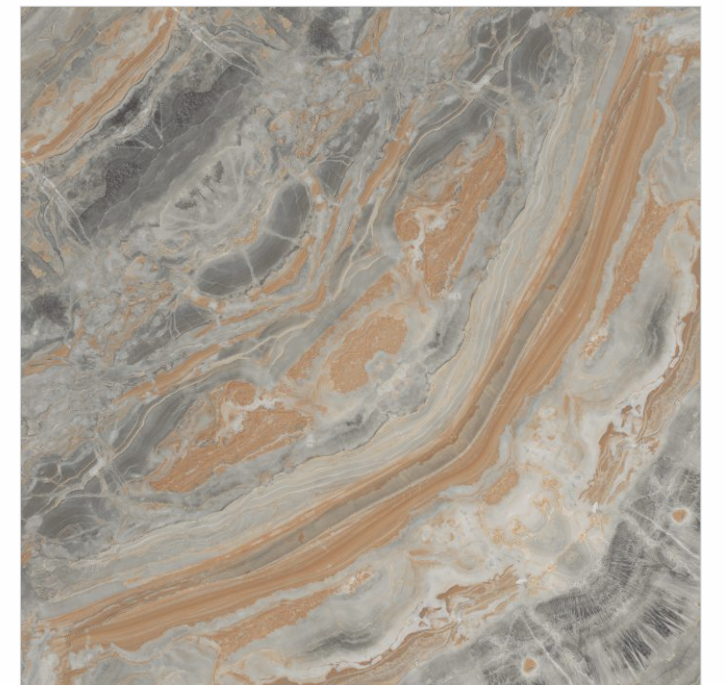

ABRUZZE BLUE
BOOKMATCH SERIES

60x
60cm

ACURATE GREY
BOOKMATCH SERIES

60x
60cm

ARISTON GRAY
BOOKMATCH SERIES

60x
60cm

ATHENO BEIGE
BOOKMATCH SERIES

60x
60cm

**ATLANTIC ONYX
BOOKMATCH SERIES**

**60x
60cm**

BLUE VINTAGE
BOOKMATCH SERIES

60x
60cm

BLUE WAVES
BOOKMATCH SERIES

60x
60cm

BURNET BROWN
BOOKMATCH SERIES

60x
60cm

DEXTER BROWN
BOOKMATCH SERIES

60x
60cm

DURBAN BROWN
BOOKMATCH SERIES

60x
60cm

EVA GREY
BOOKMATCH SERIES

60x
60cm

EL-DORADO
BOOKMATCH SERIES

**60x
60cm**