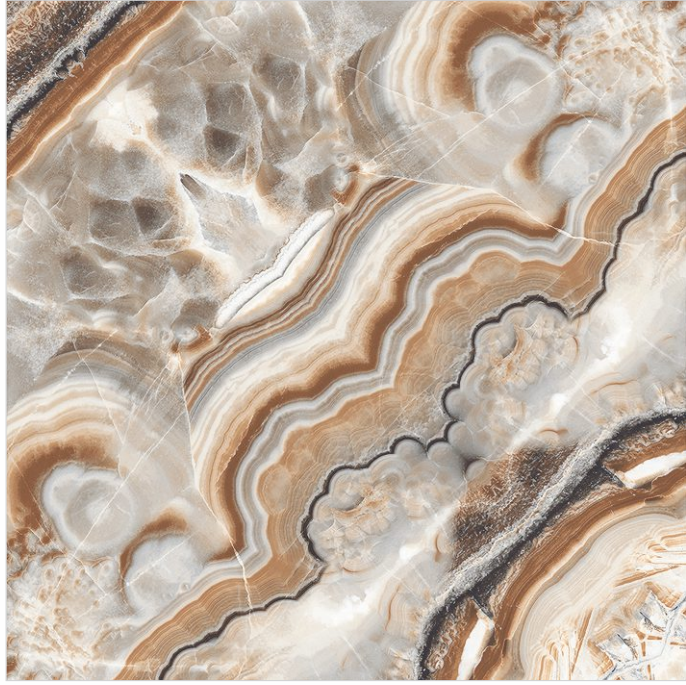

DEXTER BROWN
BOOKMATCH SERIES

60x
60cm

DURBAN BROWN
BOOKMATCH SERIES

60x
60cm

EVA GREY
BOOKMATCH SERIES

60x
60cm

EL-DORADO
BOOKMATCH SERIES

**60x
60cm**

JASTO BLUE
BOOKMATCH SERIES

60x
60cm

KASHMIRI ONYX
BOOKMATCH SERIES

60x
60cm

KELLY BROWN
BOOKMATCH SERIES

60x
60cm

KILIMANJARO ONYX
BOOKMATCH SERIES

60x
60cm

LAUREST GREY
BOOKMATCH SERIES

60x
60cm

MILAN ONYX
BOOKMATCH SERIES

60x
60cm

MERCURY BEIGE
BOOKMATCH SERIES

60x
60cm

MINT SKY
BOOKMATCH SERIES

60x
60cm