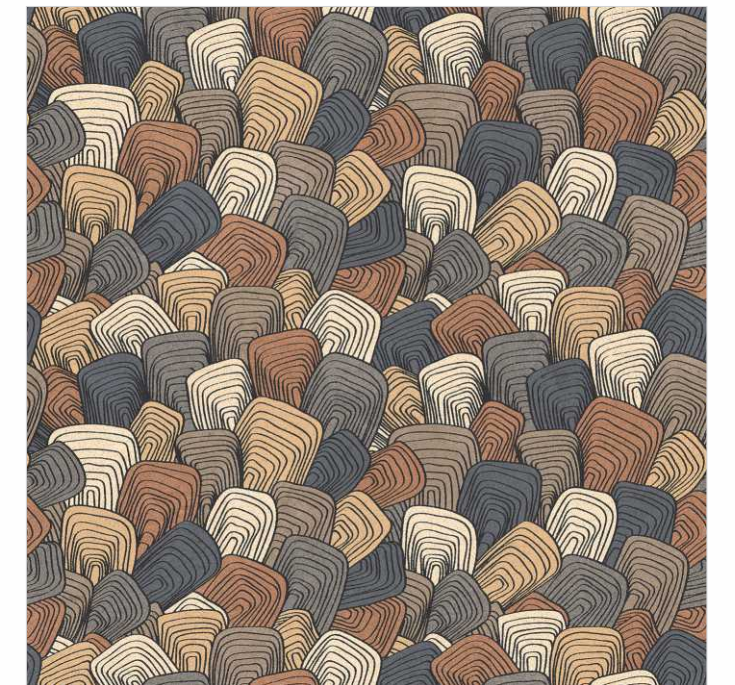

**NORWAY BROWN**  
**MATT FINISH**

**60x**  
**60cm**

---

NORWAY CREMA

ANTALYA DECOR

**60x**  
**60cm**

---

**NORWAY CREMA**

**DENVER**

**60x  
60cm**

---

**NORWAY GREY**  
**MATT FINISH**

**60x**  
**60cm**

---

**NORWAY IVORY**  
**MATT FINISH**

**60x**  
**60cm**