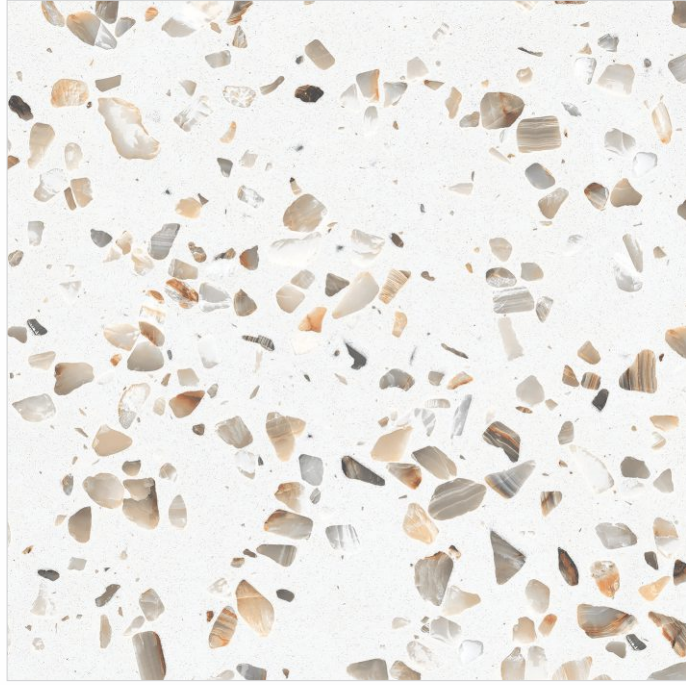

FAIRY BIEGE ONYX
GLOSSY FINISH

60x
60cm

ZOLA BIANCO
GLOSSY FINISH

60x
60cm

GRAND ONYX
GLOSSY FINISH

60x
60cm

SAVIO BROWN
GLOSSY FINISH

60x
60cm