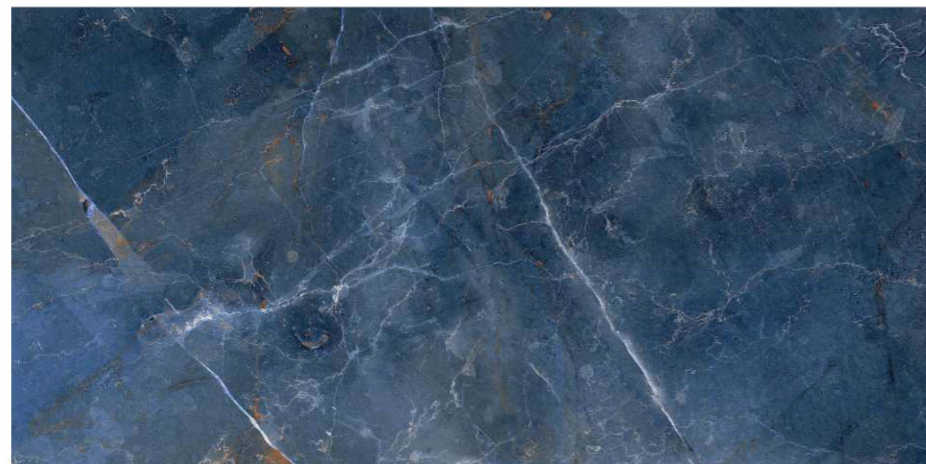

12032P

12195P

12196P

12198P

12200P

12186P

Tiles Shown: BRAVO GREY

**POLISHED** GVT | 600x1200mm