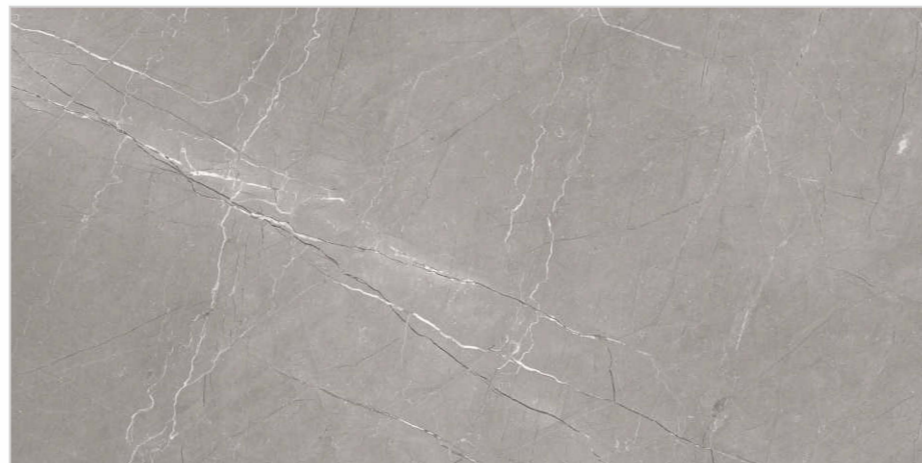

12032P

12195P

12196P

12198P

12200P

12186P

Tiles Shown: BRAVO GREY

**POLISHED** GVT | 600x1200mm