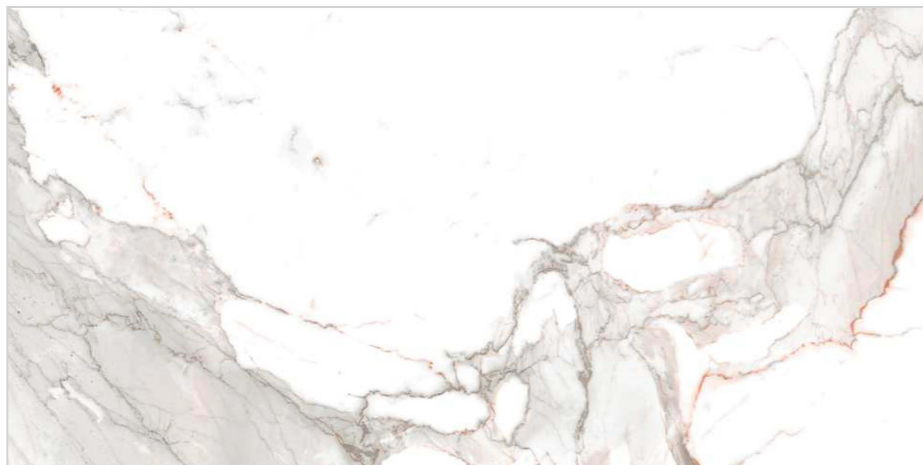

HELSTONE RED