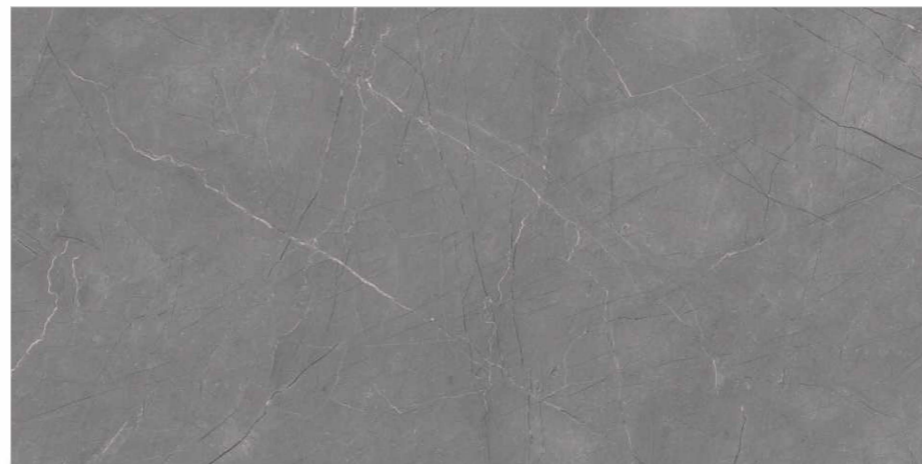

12032P

12195P

12196P

12198P

12200P

12186P

Tiles Shown: BRAVO GREY

**POLISHED** GVT | 600x1200mm