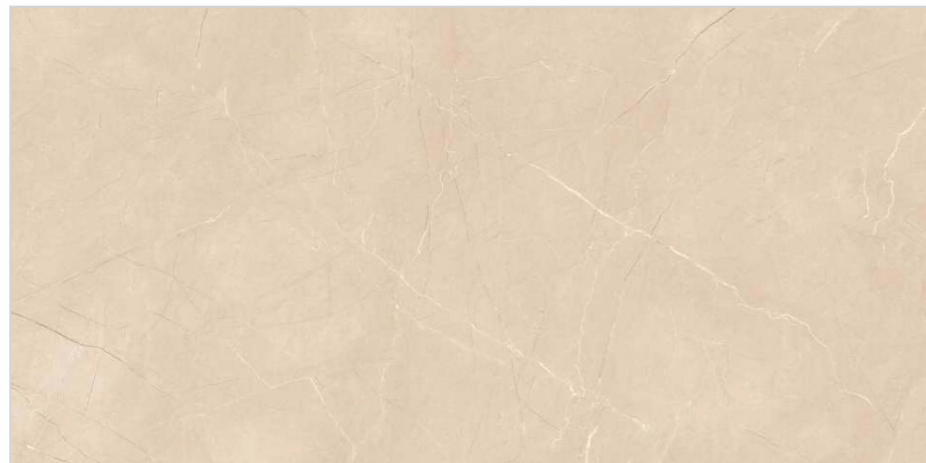

12032P

12195P

12196P

12198P

12200P

12186P

Tiles Shown: BRAVO GREY

**POLISHED** GVT | 600x1200mm