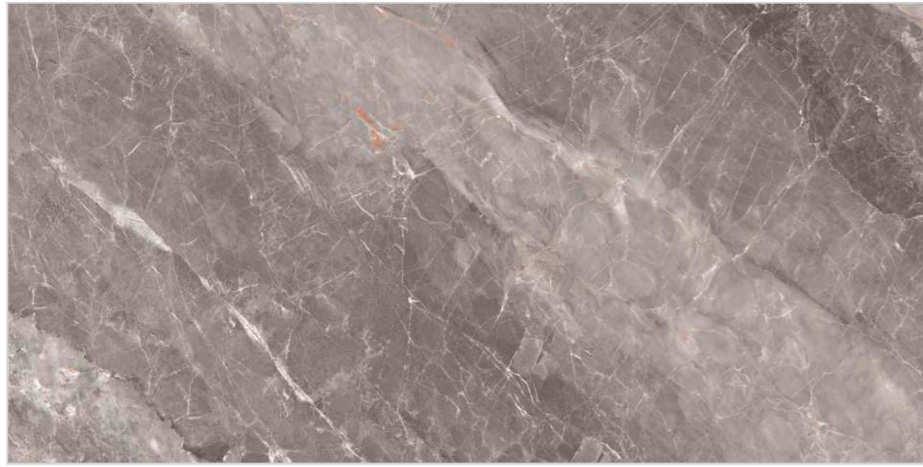

POLISHED GVT | 600x1200mm

AUSTELL GREY