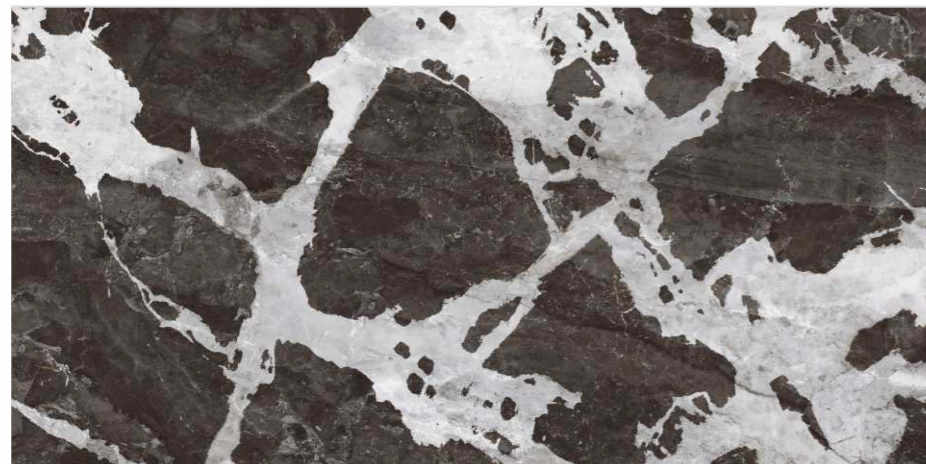

FLOAL BLACK