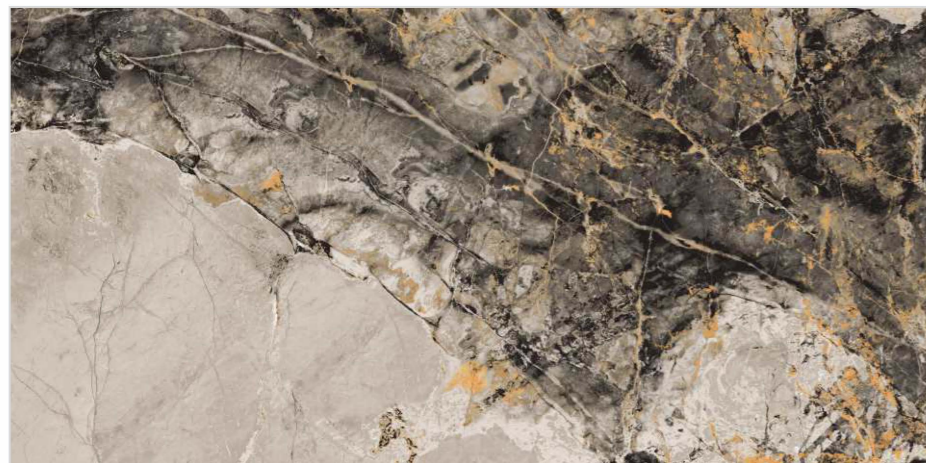

A NEW ERA OF SURFACES

HI-GLOSS
GVT | 600x1200mm

mibela.TM
ceramica

The background is a high-resolution image of a marble surface. It features a complex pattern of veins in various shades of brown, tan, and beige, interspersed with thin, dark blue or grey veins. The overall appearance is that of a natural stone with a rich, organic texture. The text is overlaid on this background.

ALLOT WHITE

DECENT DYNA

FLOAL BLACK

FLOAL GREY

FLORENCE WHITE

GLIMPSE GOLD

GLIMPSE RED

HANOI WHITE