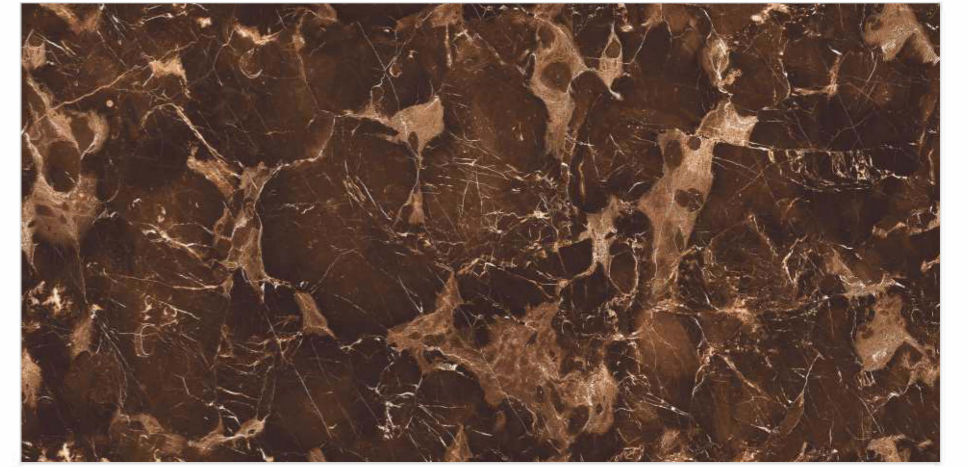

A NEW ERA OF SURFACES

HI-GLOSS
GVT | 600x1200mm

mibela.TM
ceramica

The background is a high-resolution image of a marble surface. It features a complex pattern of veins in various shades of brown, tan, and beige, interspersed with thin, dark blue or grey veins. The overall appearance is that of a natural stone with a rich, organic texture. The text is overlaid on this background.

Tiles Shown: 12144H

HIGH GLOSSY CVT | 600x1200mm

RUBY SATUARIO

SATUARIO GOLD

12072H

12073H

12074H

12144H