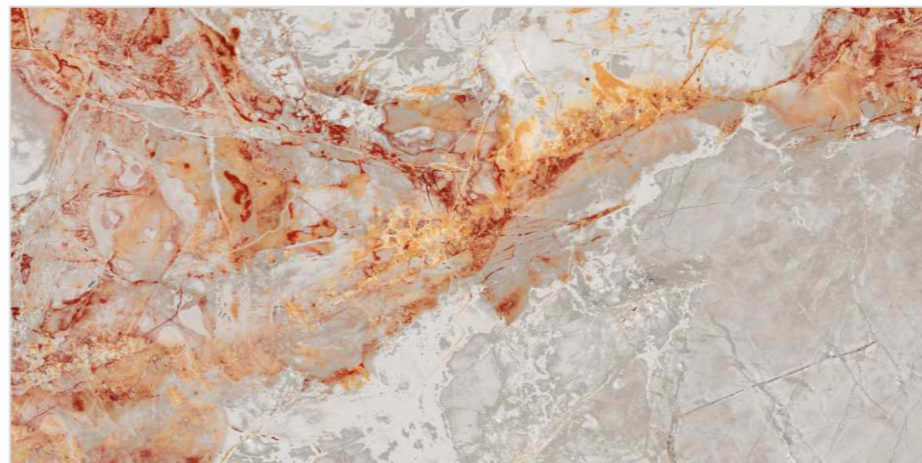

A NEW ERA OF SURFACES

HI-GLOSS
GVT | 600x1200mm

mibela.TM
ceramica

The background is a high-resolution image of a marble surface. It features a complex pattern of veins in various shades of brown, tan, and beige, interspersed with thin, dark blue or grey veins. The overall appearance is that of a natural stone with a rich, organic texture. The text is overlaid on this background.

ALLOT WHITE

DECENT DYNA

FLOAL BLACK

FLOAL GREY

FLORENCE WHITE

GLIMPSE GOLD

GLIMPSE RED

HANOI WHITE