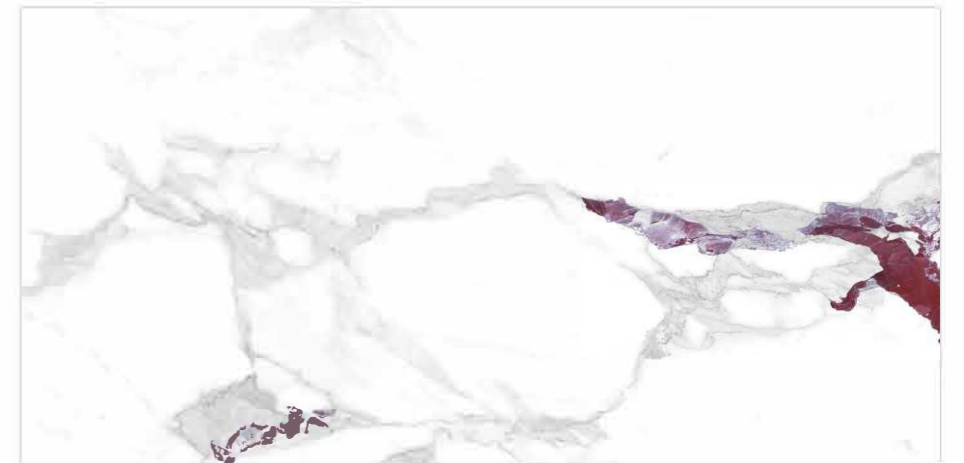

HANOI WHITE