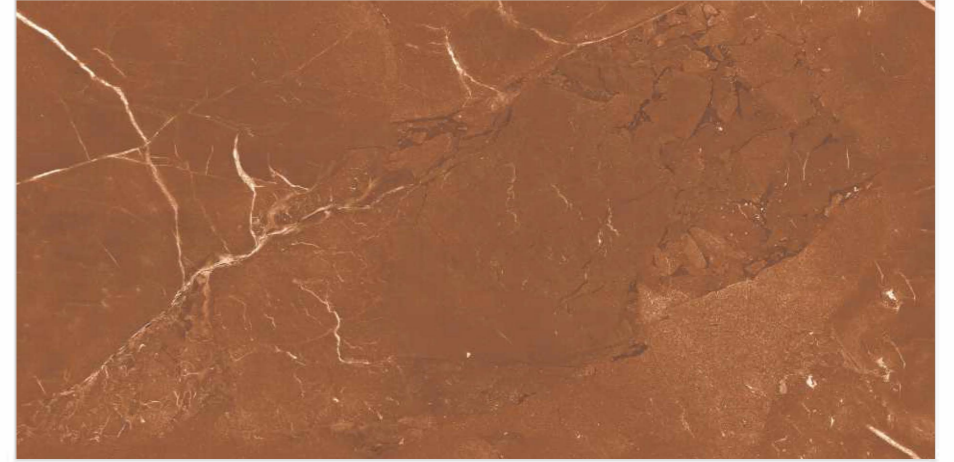

Tiles Shown: 12180H

12177H