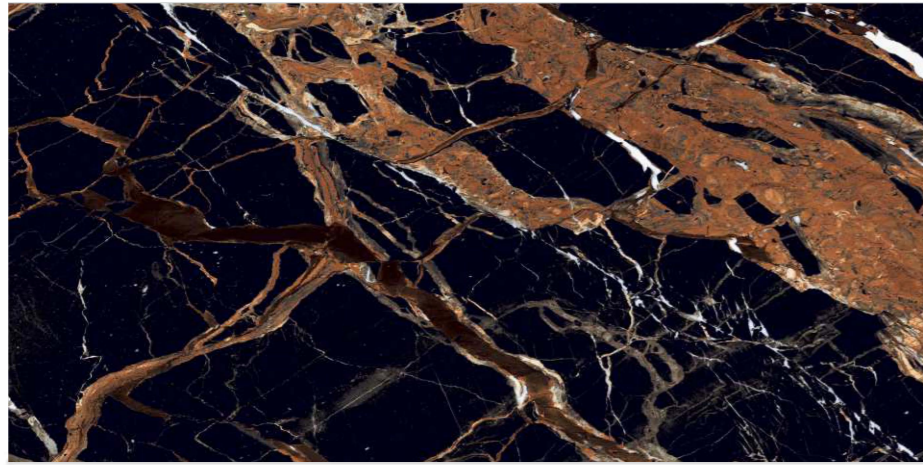

12187H

HIGH GLOSSY CVT | 600x1200mm

ARANCIA NERO