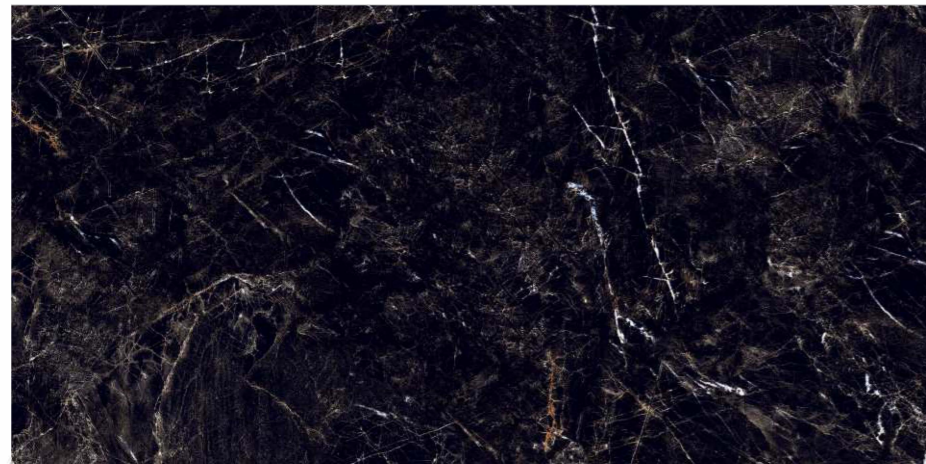

HIGH GLOSSY CVT | 600x1200mm

12073H