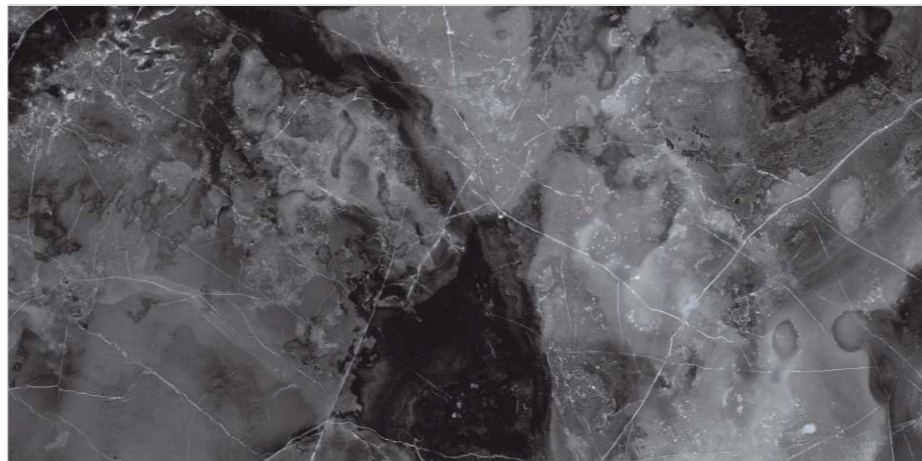

HIGH GLOSSY CVT | 600x1200mm

12181H