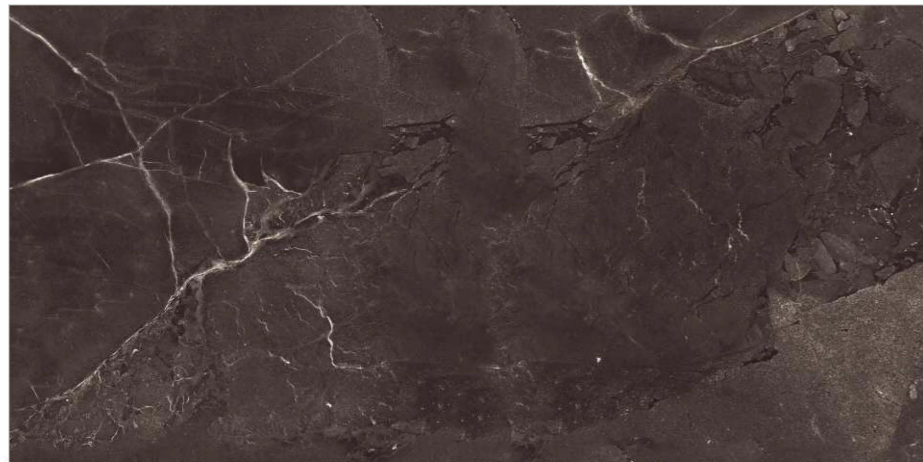

HIGH GLOSSY CVT | 600x1200mm

12091H