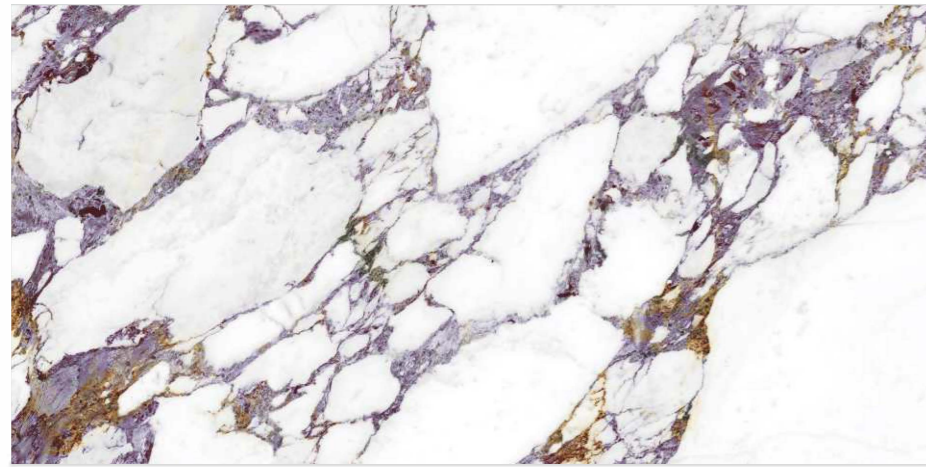

A NEW ERA OF SURFACES

HI-GLOSS
GVT | 600x1200mm

mibela.TM
ceramica

The background is a high-resolution image of a marble surface. It features a complex pattern of veins in various shades of brown, tan, and beige, interspersed with thin, dark blue or grey veins. The overall appearance is that of a natural stone with a rich, organic texture. The text is overlaid on this background.

HIGLOSS

GVT | 600x1200mm

FINISHES

GLOSSY

mibela.TM
ceramica

Tiles Shown: FLOAL GREY

HIGH GLOSSY CVT | 600x1200mm

ARCTIC WHITE

ALLOT WHITE

DECENT DYNA

FLOAL BLACK

FLOAL GREY

FLORENCE WHITE

GLIMPSE GOLD

GLIMPSE RED

HANOI WHITE