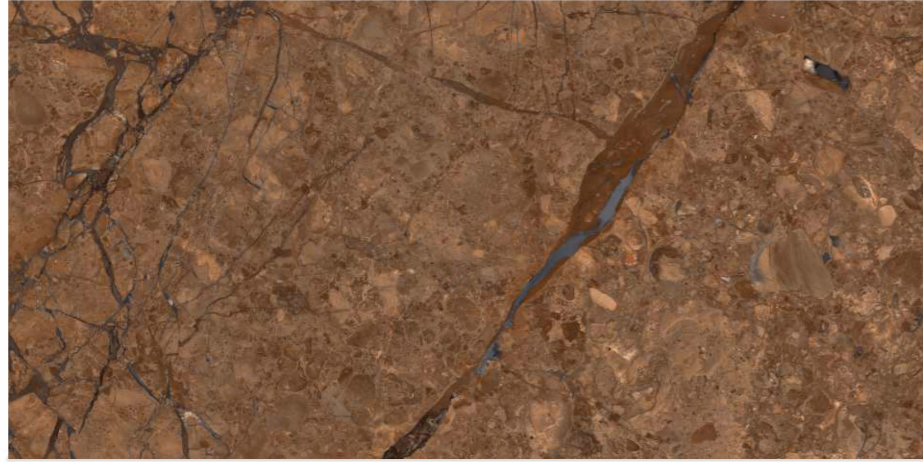

HIGH GLOSSY CVT | 600x1200mm

12190H