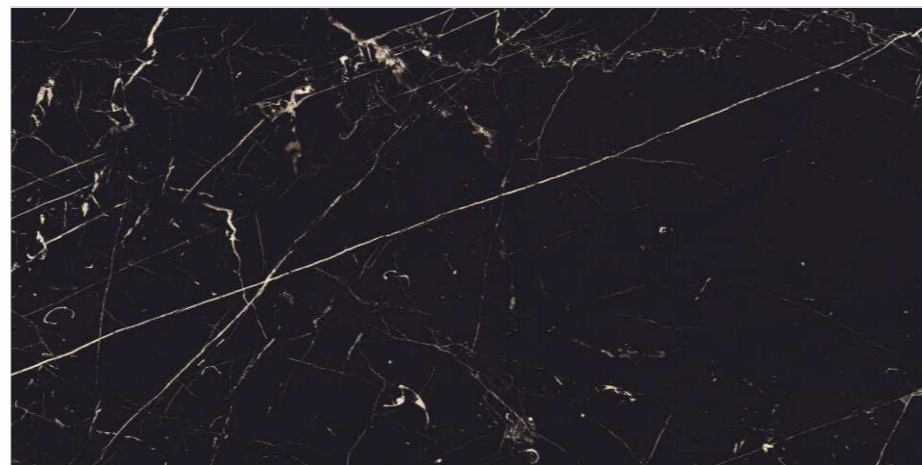

HIGH GLOSSY CVT | 600x1200mm

BASE-7061