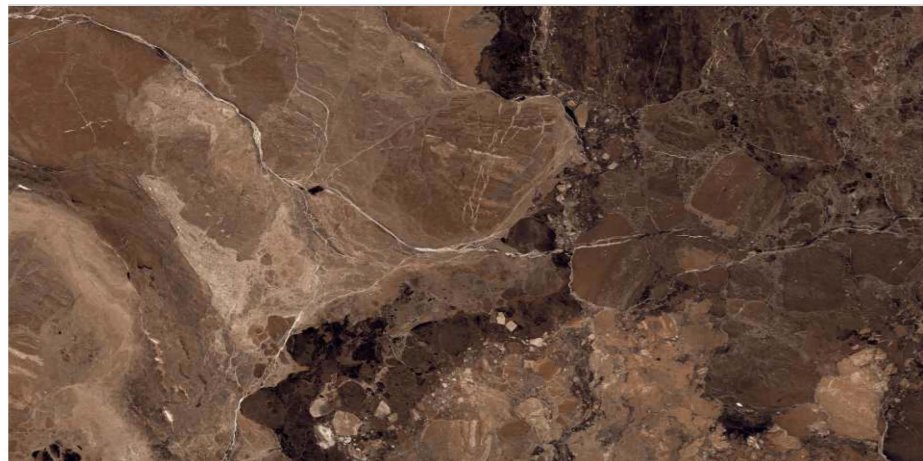

HIGH GLOSSY CVT | 600x1200mm

12187H