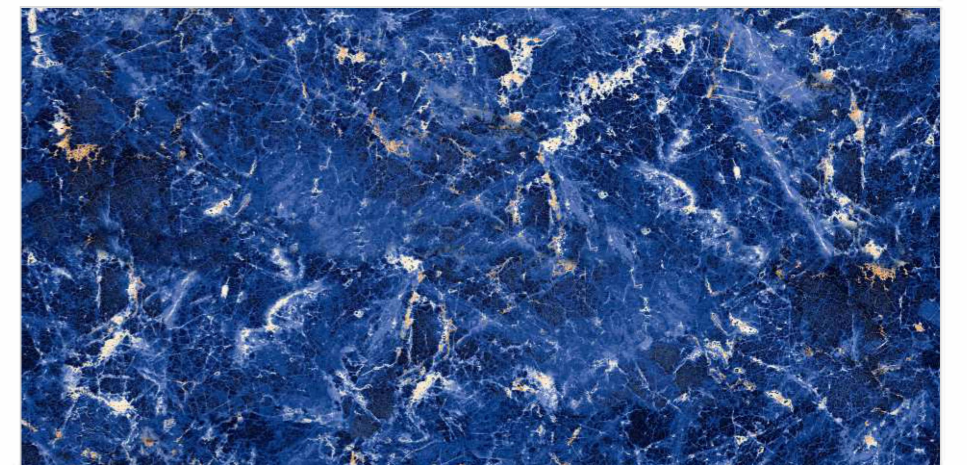

HIGH GLOSSY CVT | 600x1200mm

12099H