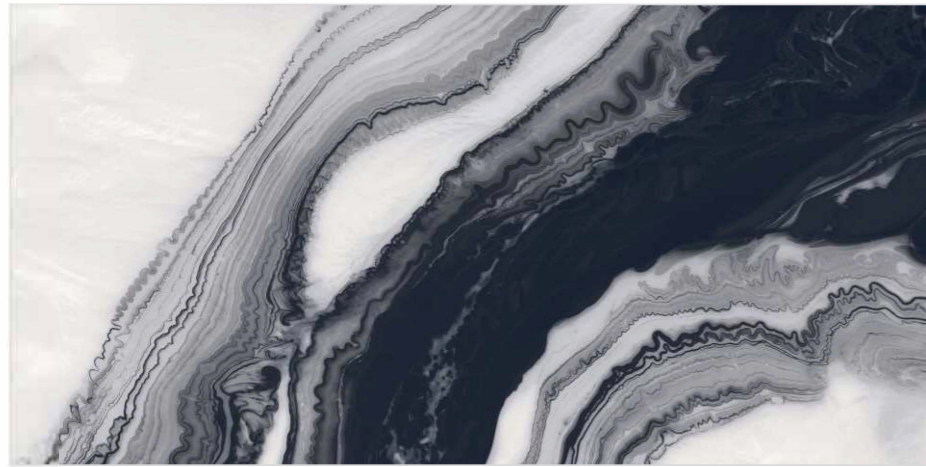

BASE 7040

HIGH GLOSSY CVT | 600x1200mm

PANDA WHITE