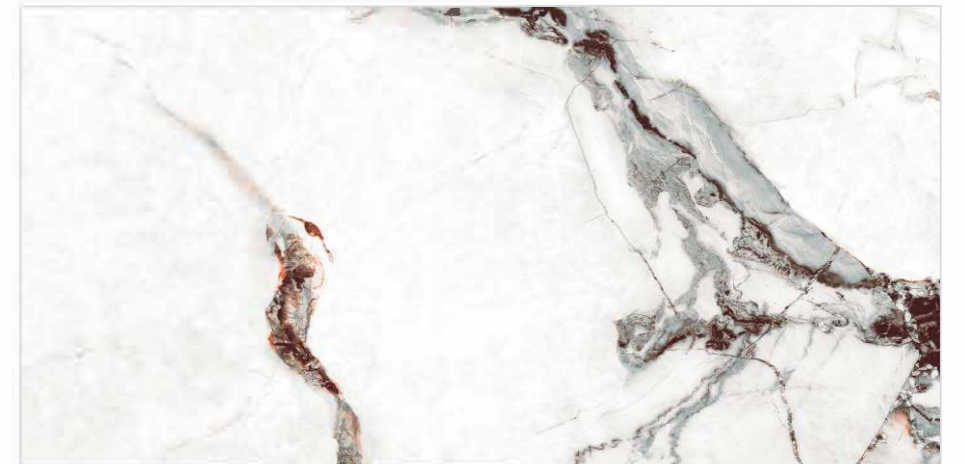

A NEW ERA OF SURFACES

HI-GLOSS
GVT | 600x1200mm

mibela.TM
ceramica

The background is a high-resolution image of a marble surface. It features a complex pattern of veins in various shades of brown, tan, and beige, interspersed with thin, dark blue or grey veins. The overall appearance is that of a natural stone with a rich, organic texture. The text is overlaid on this background.

ALLOT WHITE

DECENT DYNA

FLOAL BLACK

FLOAL GREY

FLORENCE WHITE

GLIMPSE GOLD

GLIMPSE RED

HANOI WHITE