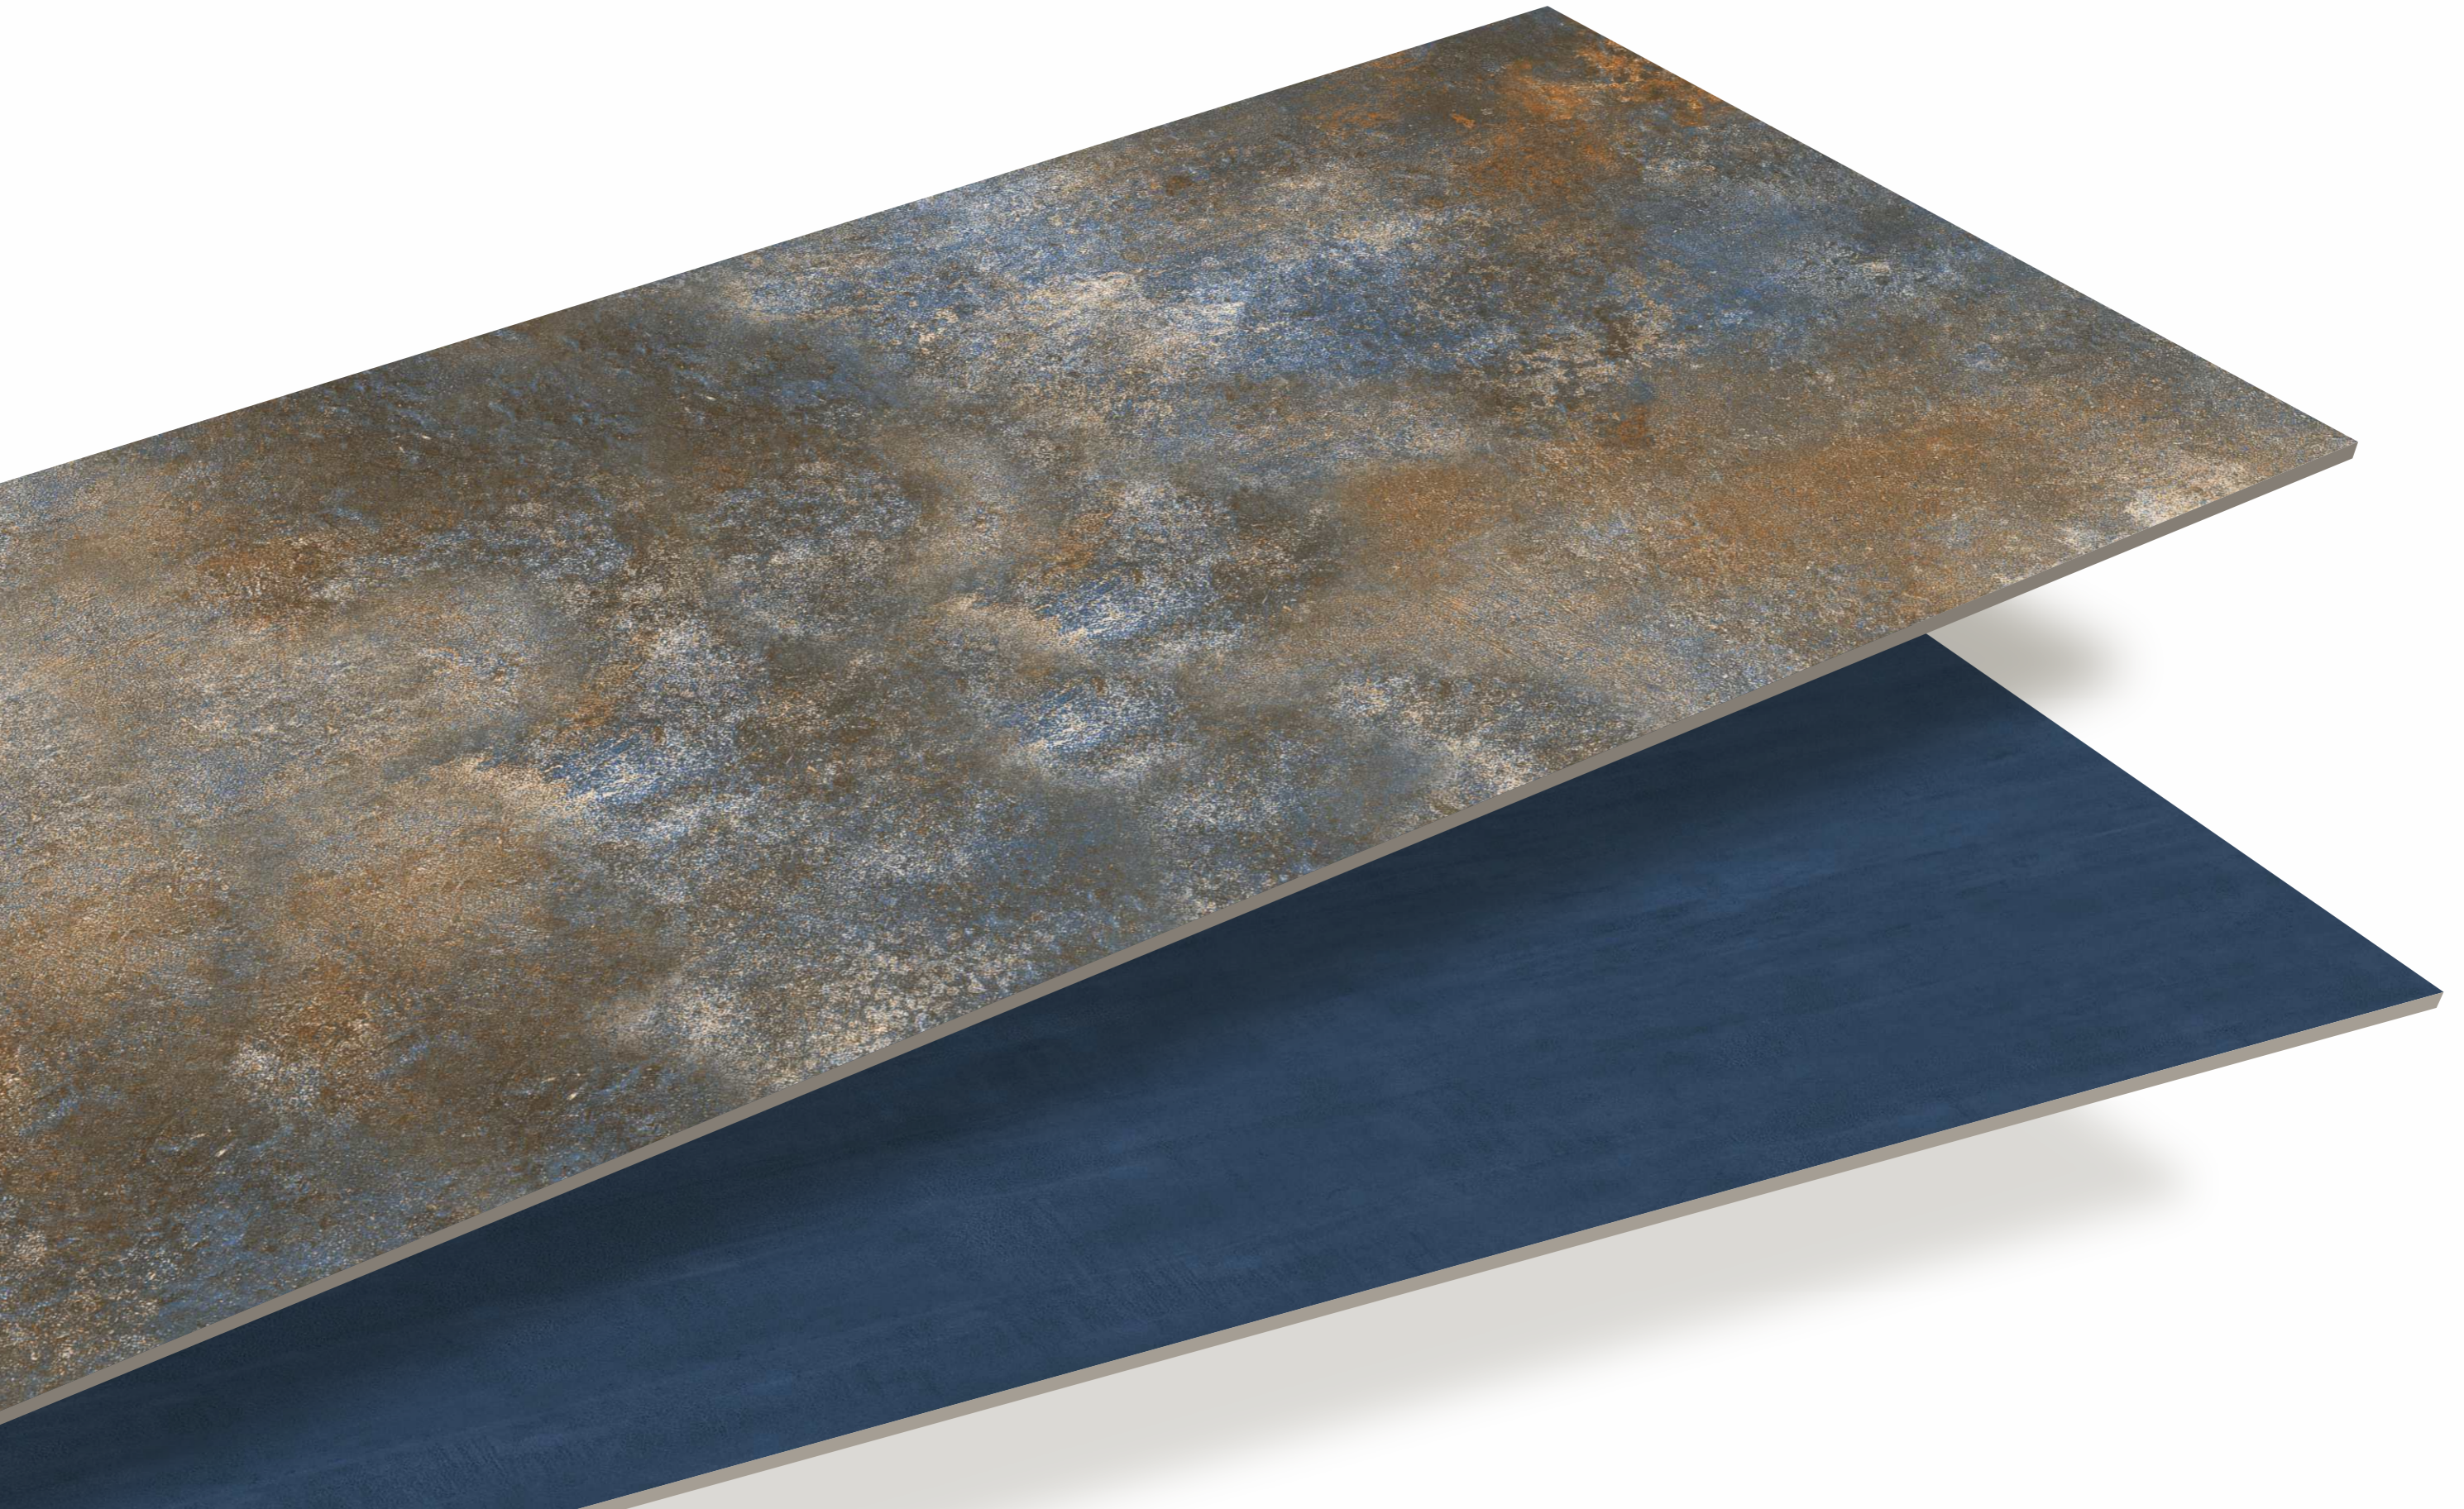

A NEW ERA OF SURFACES

**MATTE**  
GVT | 600x1200mm

**mibela.**<sup>TM</sup>  
ceramica

# MATTE

GVT | 600x1200mm

FINISHES

MATTE

**mibela.**<sup>TM</sup>  
ceramica

Tiles Shown: 12040M

**MATTE** GVT | 600x1200mm

12033M

**MATTE** GVT | 600x1200mm

12044M

12045M

12046M

12047M

12048M

12049M

12050M