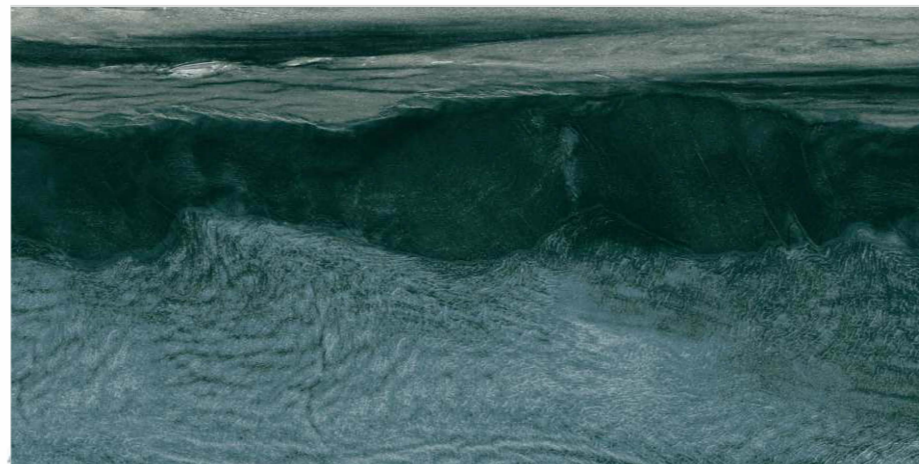

ONYX GREEN

PACIFIC BLUE

Tiles Shown: ROYAL OCEAN

PIXABAY RED

REMINI BLACK

REMINI BLUE

REMINI RED

RIVER BLUE