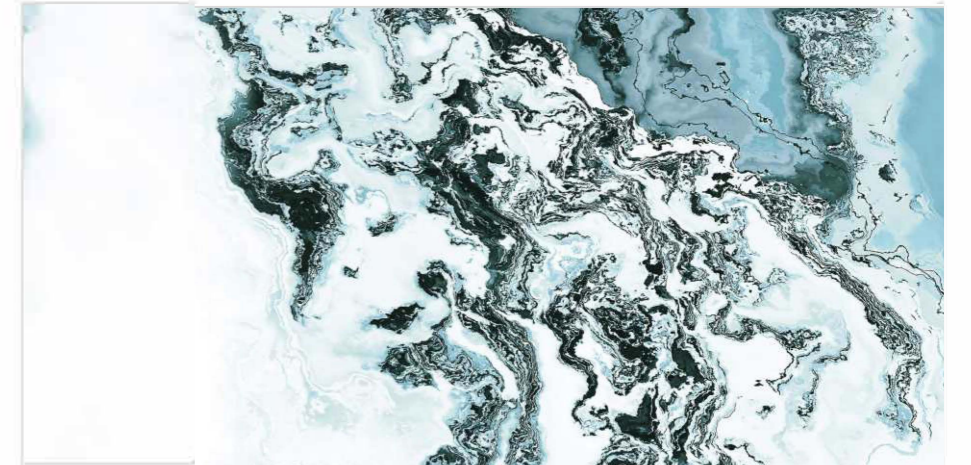

PACIFIC BLUE