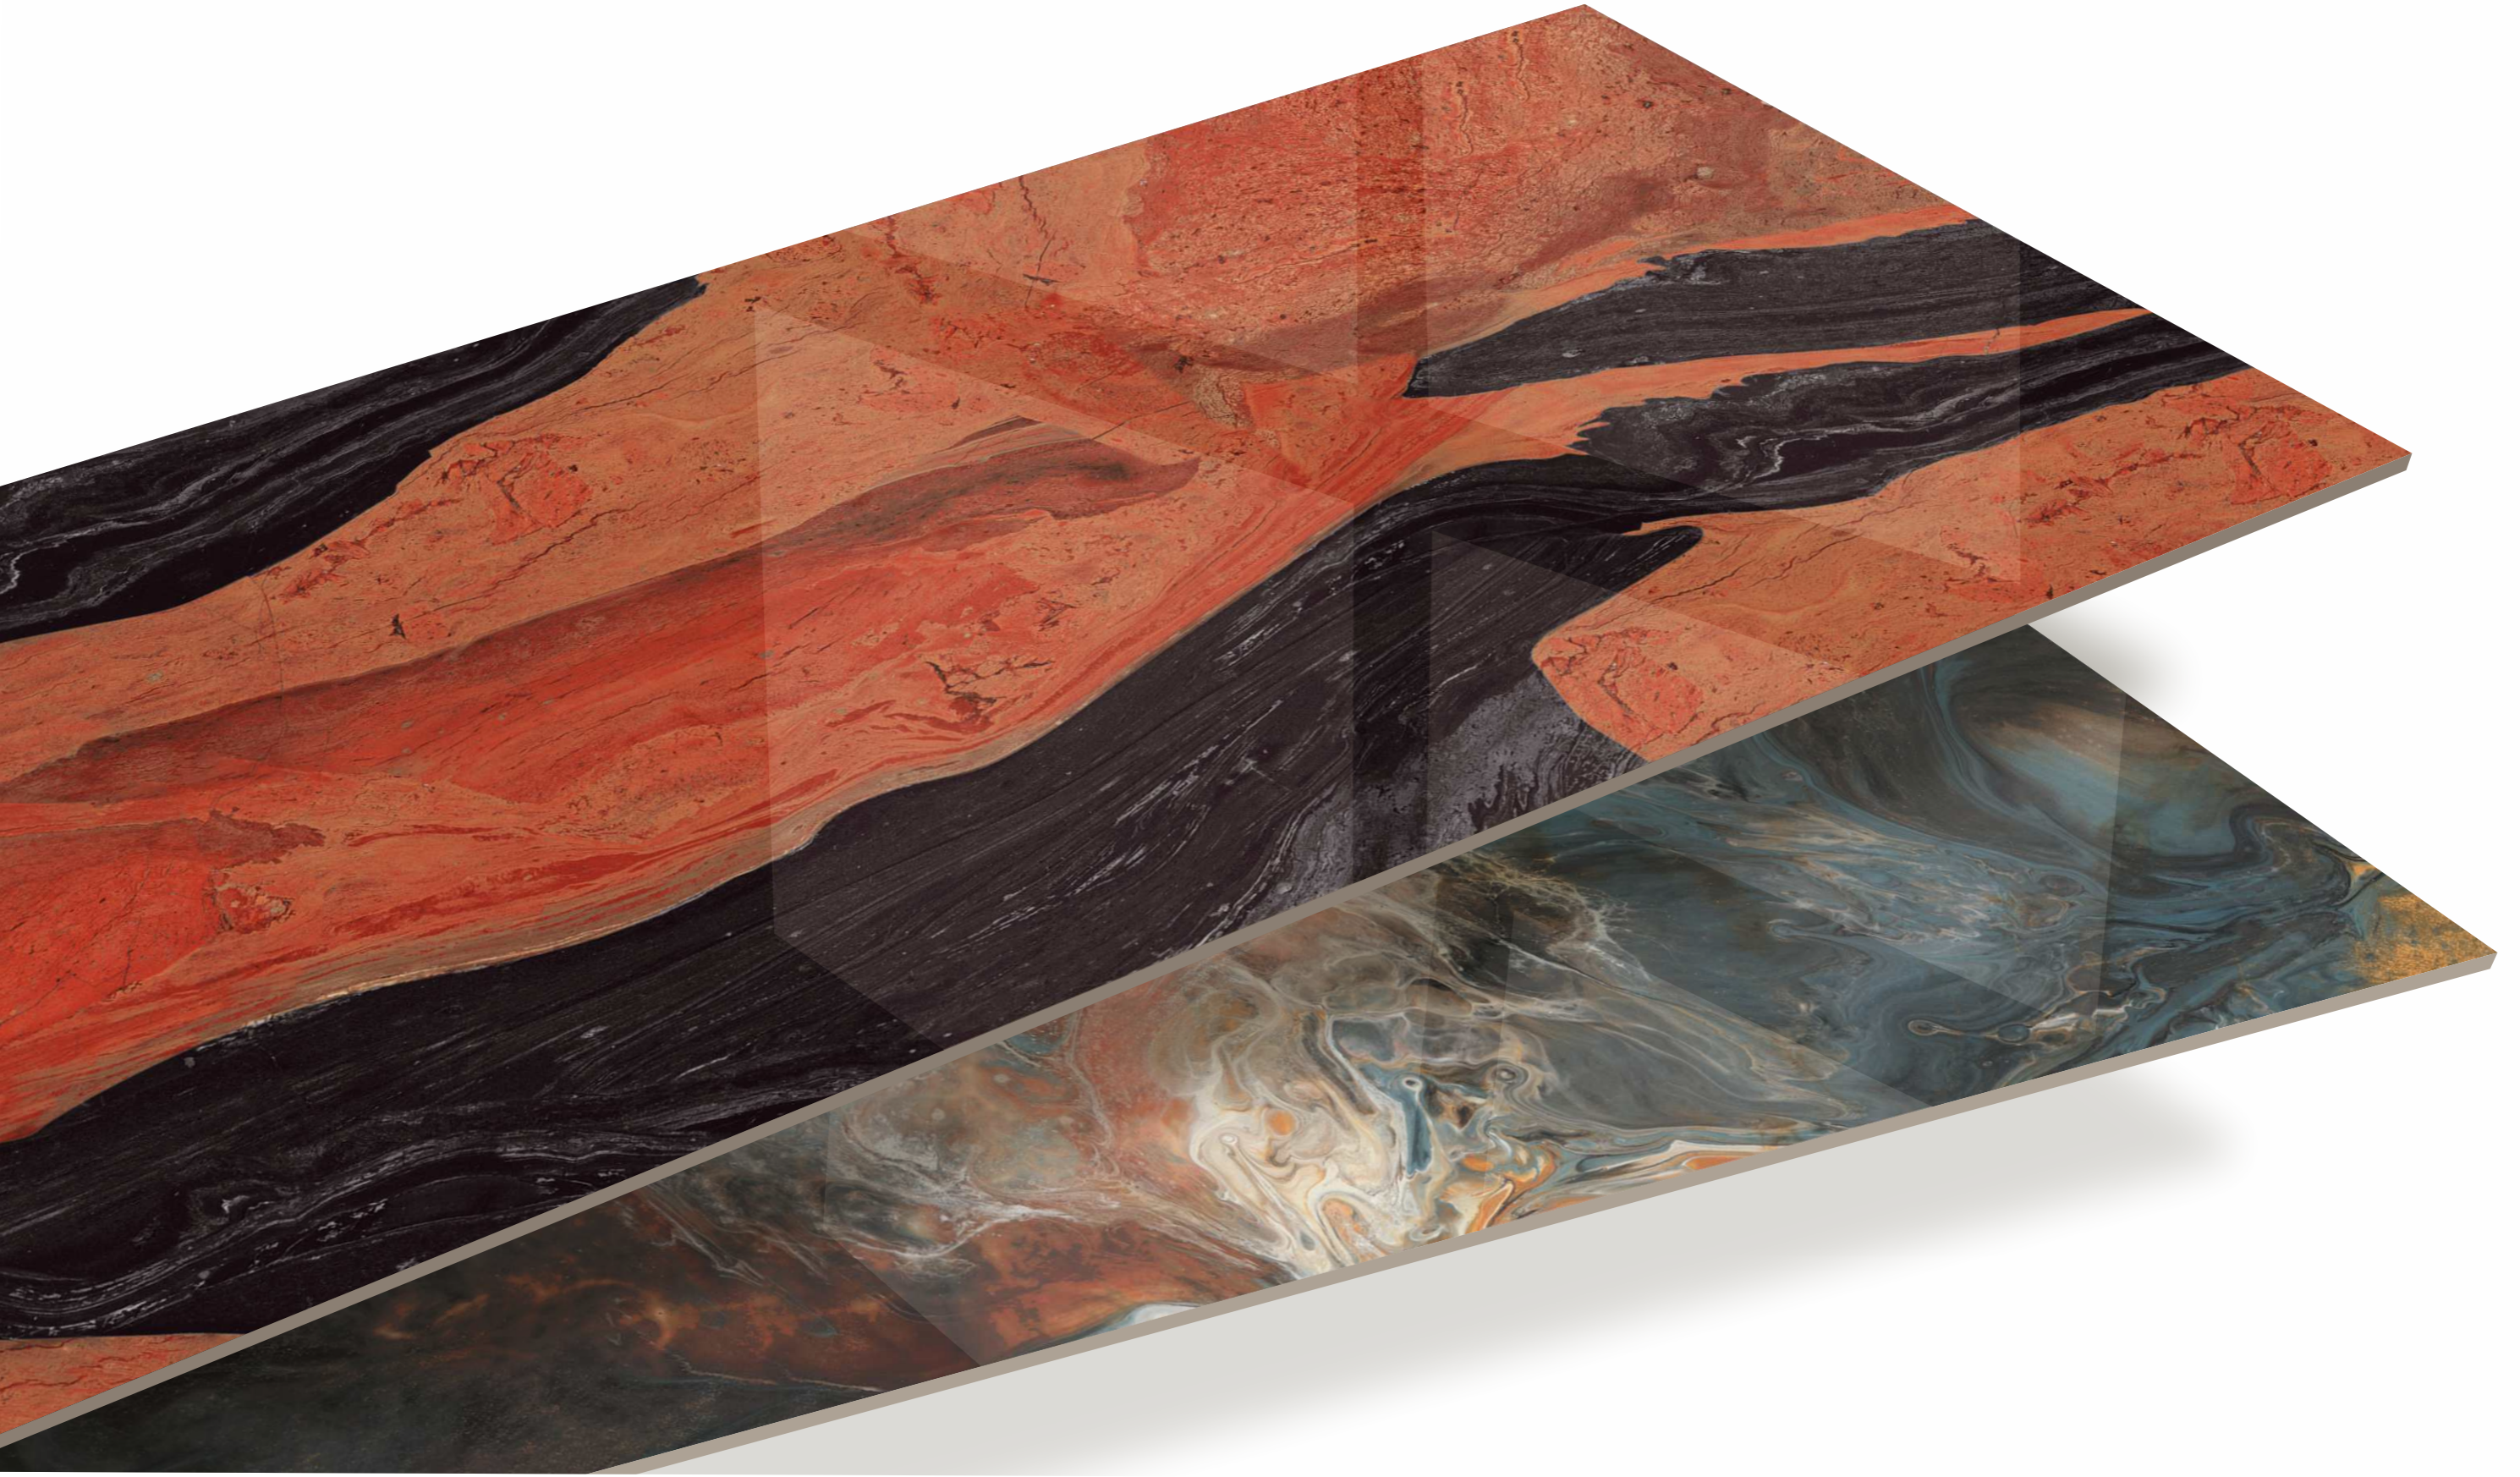

# EXOTIC

GVT | 600x1200mm

FINISHES

GLOSSY

**mibela.**<sup>TM</sup>  
ceramica

Tiles Shown: CRYSTAL RED

AGATE

ALEXA RED

AMAZONITE BLUE

AMAZONITE GREEN

AQUALISA

BUTTERFLY RED

CRYSTAL GREEN

CRYSTAL RED

FANTASY BRECCIA

Tiles Shown: MIAMI

EXOTIC GVT | 600x1200mm

FLAMY RED

GRIGIO BLUE

MARCO POLO

MELODY GOLD

MELODY RED

METEOR BLUE

MIAMI

RIVER GOLD

RIVER RED

ROYAL OCEAN

TAHITI AQUA

Tiles Shown: VOLCANO BLACK

TAHITI BROWN

TRAVERTINE GOLD

TRAVERTINE ROSSO