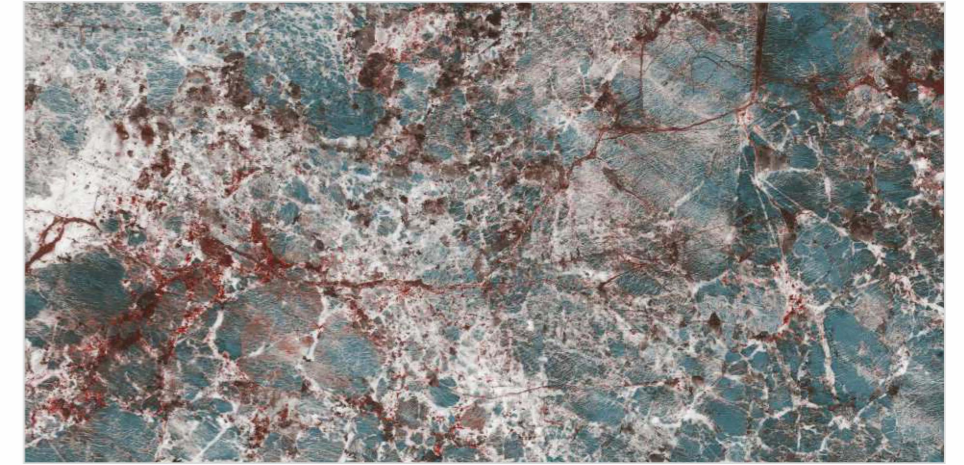

# EXOTIC

GVT | 600x1200mm

FINISHES

GLOSSY

**mibela.**<sup>TM</sup>  
ceramica

Tiles Shown: CRYSTAL RED

AGATE

ALEXA RED

AMAZONITE BLUE

AMAZONITE GREEN

AQUALISA

BUTTERFLY RED

CRYSTAL GREEN

CRYSTAL RED

FANTASY BRECCIA

Tiles Shown: MIAMI

RIVER GOLD

RIVER RED

ROYAL OCEAN

TAHITI AQUA

Tiles Shown: VOLCANO BLACK

TAHITI BROWN

TRAVERTINE GOLD

TRAVERTINE ROSSO