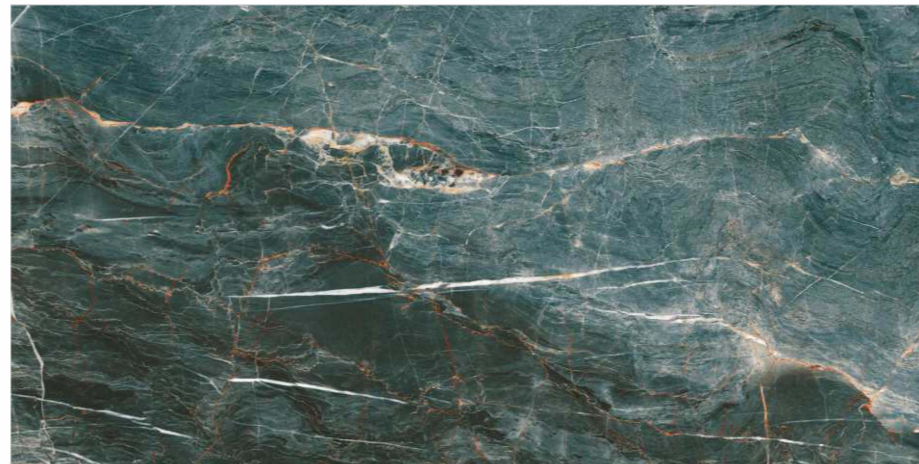

# EXOTIC

GVT | 600x1200mm

FINISHES

GLOSSY

**mibela.**<sup>TM</sup>  
ceramica

Tiles Shown: CRYSTAL RED

AGATE

ALEXA RED

AMAZONITE BLUE

AMAZONITE GREEN

AQUALISA

BUTTERFLY RED

CRYSTAL GREEN

CRYSTAL RED

FANTASY BRECCIA

Tiles Shown: MIAMI

RIVER GOLD

RIVER RED

ROYAL OCEAN

TAHITI AQUA

Tiles Shown: VOLCANO BLACK

TAHITI BROWN

TRAVERTINE GOLD

TRAVERTINE ROSSO