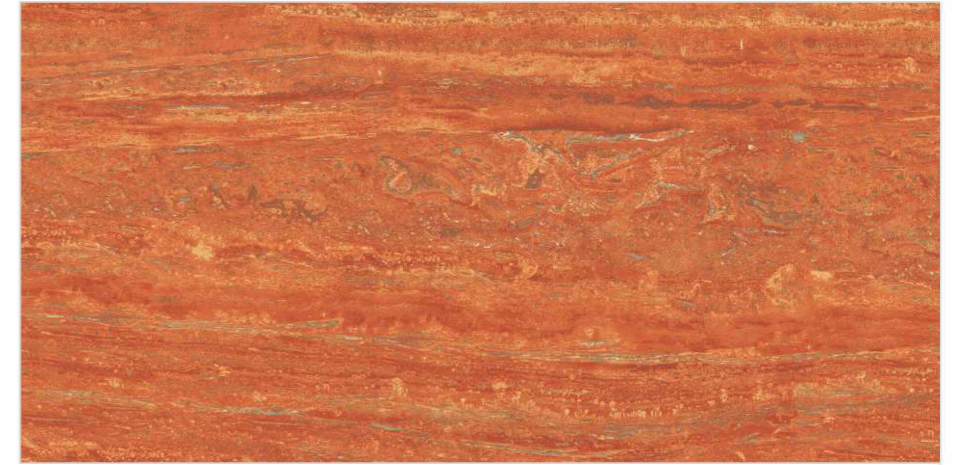

RIVER GOLD

RIVER RED

ROYAL OCEAN

TAHITI AQUA

Tiles Shown: VOLCANO BLACK

TAHITI BROWN

TRAVERTINE GOLD

TRAVERTINE ROSSO