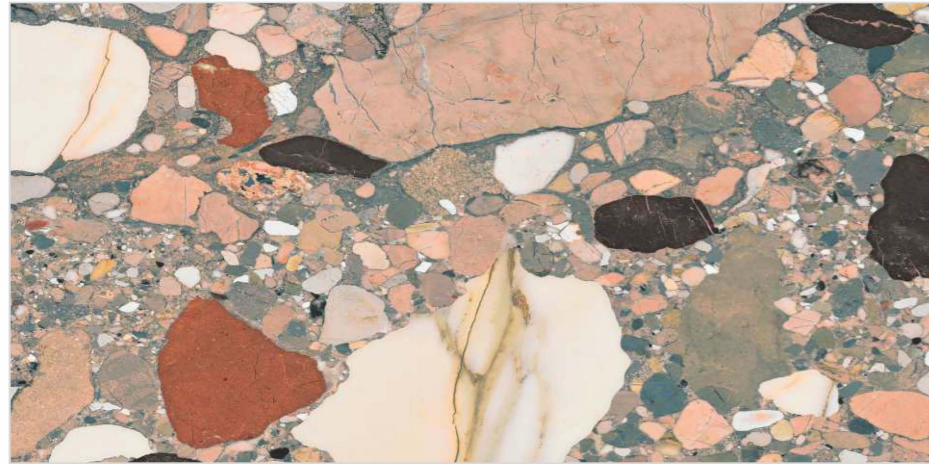

# EXOTIC

GVT | 600x1200mm

FINISHES

GLOSSY

**mibela.**<sup>TM</sup>  
ceramica

Tiles Shown: CRYSTAL RED

AGATE

ALEXA RED

AMAZONITE BLUE

AMAZONITE GREEN

AQUALISA

BUTTERFLY RED

CRYSTAL GREEN

CRYSTAL RED

FANTASY BRECCIA

Tiles Shown: MIAMI

RIVER GOLD

RIVER RED

ROYAL OCEAN

TAHITI AQUA

Tiles Shown: VOLCANO BLACK

TAHITI BROWN

TRAVERTINE GOLD

TRAVERTINE ROSSO