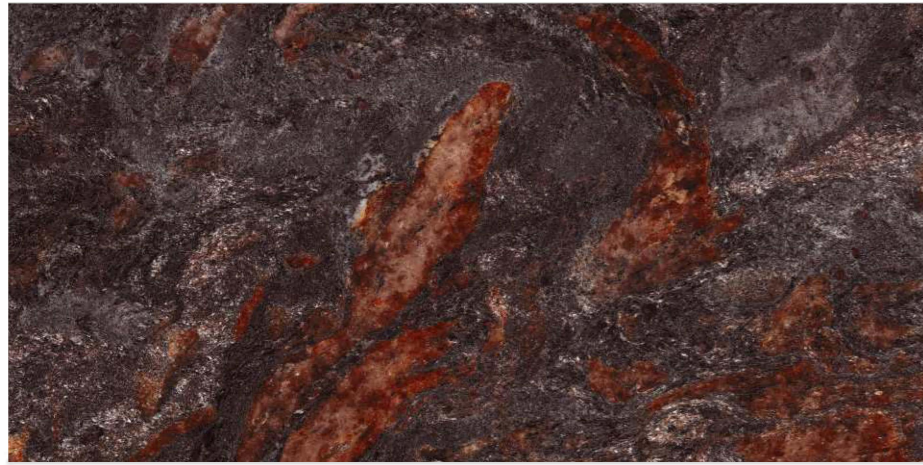

RIVER GOLD

RIVER RED

ROYAL OCEAN

TAHITI AQUA

Tiles Shown: VOLCANO BLACK

TAHITI BROWN

TRAVERTINE GOLD

TRAVERTINE ROSSO