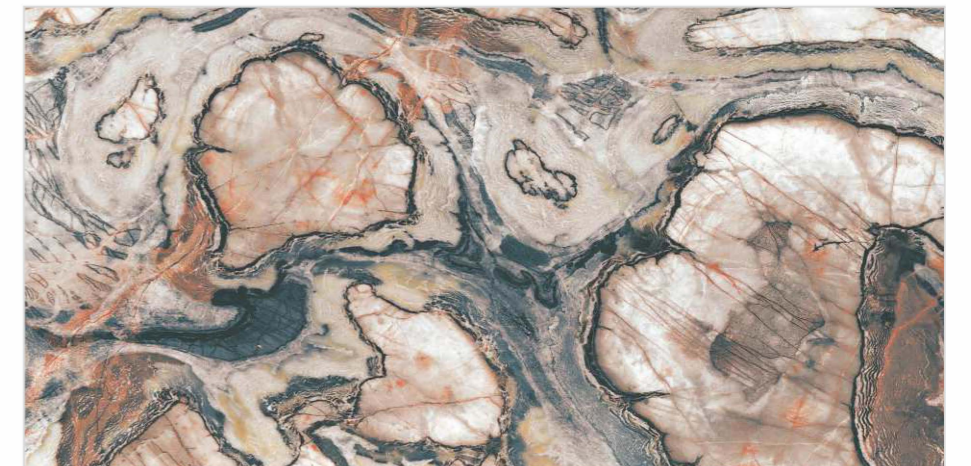

EXOTIC GVT | 600x1200mm

FLAMY RED

GRIGIO BLUE

MARCO POLO

MELODY GOLD

MELODY RED

METEOR BLUE

MIAMI

ONYX GREEN

PACIFIC BLUE

Tiles Shown: ROYAL OCEAN

PIXABAY RED

REMINI BLACK

REMINI BLUE

REMINI RED

RIVER BLUE

RIVER GOLD

RIVER RED

ROYAL OCEAN

TAHITI AQUA

Tiles Shown: VOLCANO BLACK

TAHITI BROWN

TRAVERTINE GOLD

TRAVERTINE ROSSO