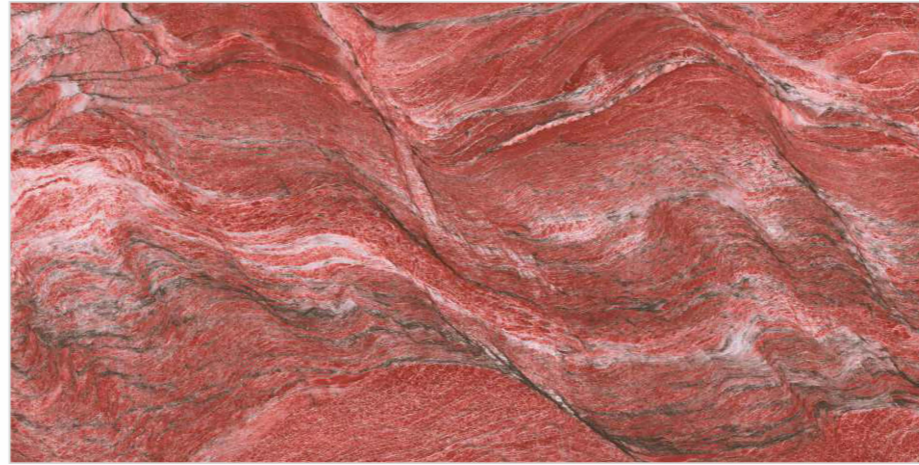

# EXOTIC

GVT | 600x1200mm

FINISHES

GLOSSY

**mibela.**<sup>TM</sup>  
ceramica

Tiles Shown: CRYSTAL RED

AGATE

ALEXA RED

AMAZONITE BLUE

AMAZONITE GREEN

AQUALISA

BUTTERFLY RED

CRYSTAL GREEN

CRYSTAL RED

FANTASY BRECCIA

Tiles Shown: MIAMI

RIVER GOLD

RIVER RED

ROYAL OCEAN

TAHITI AQUA

Tiles Shown: VOLCANO BLACK

TAHITI BROWN

TRAVERTINE GOLD

TRAVERTINE ROSSO