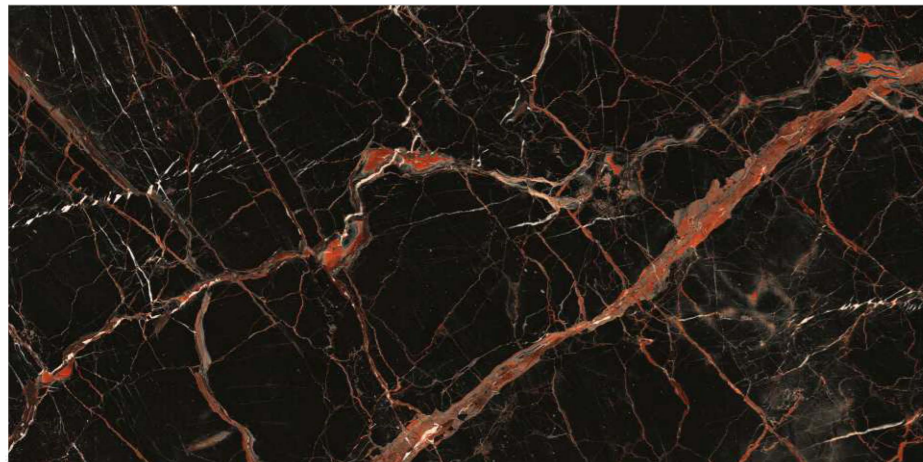

RIVER GOLD

RIVER RED

ROYAL OCEAN

TAHITI AQUA

Tiles Shown: VOLCANO BLACK

TAHITI BROWN

TRAVERTINE GOLD

TRAVERTINE ROSSO