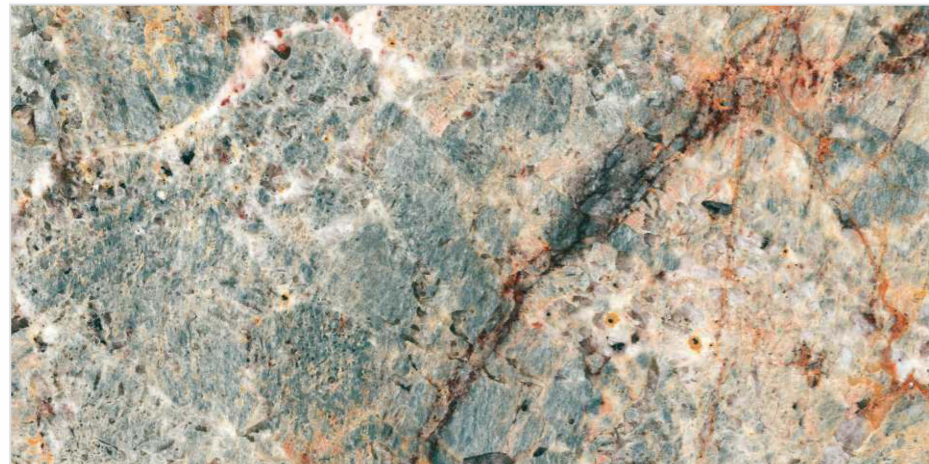

# EXOTIC

GVT | 600x1200mm

FINISHES

GLOSSY

**mibela.**<sup>TM</sup>  
ceramica

Tiles Shown: CRYSTAL RED

AGATE

ALEXA RED

AMAZONITE BLUE

AMAZONITE GREEN

AQUALISA

BUTTERFLY RED

CRYSTAL GREEN

CRYSTAL RED

FANTASY BRECCIA

Tiles Shown: MIAMI

RIVER GOLD

RIVER RED

ROYAL OCEAN

TAHITI AQUA

Tiles Shown: VOLCANO BLACK

TAHITI BROWN

TRAVERTINE GOLD

TRAVERTINE ROSSO