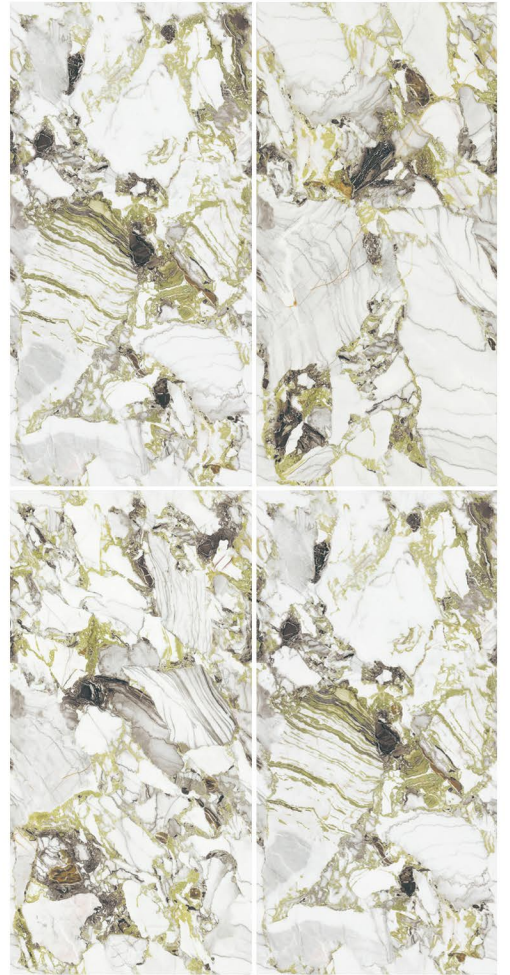

INFINITE NATURAL

RANDOM

800 x 1600