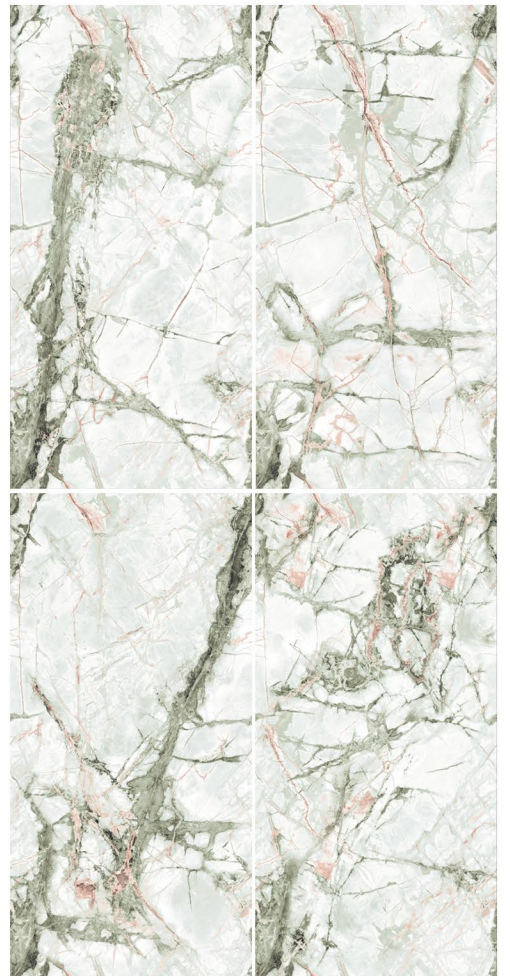

DAVIS GREEN

RANDOM

800 x 1600