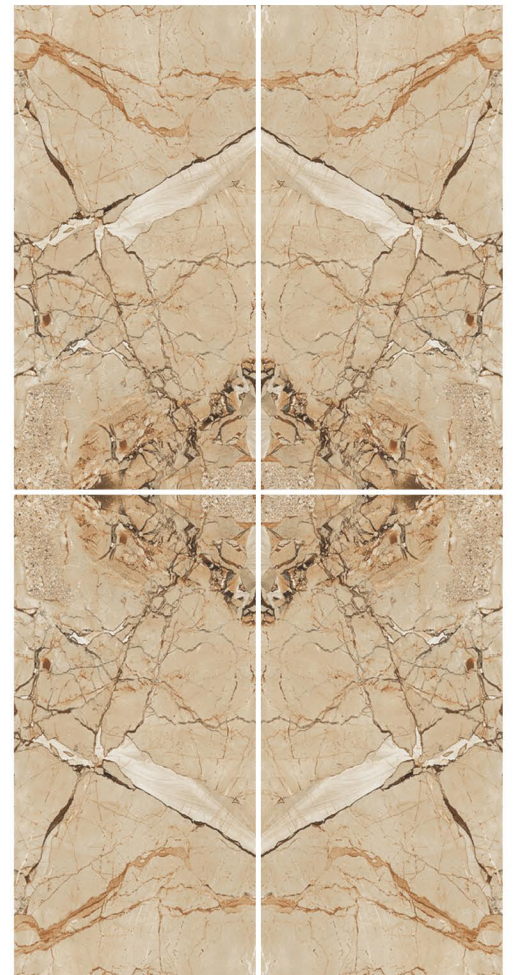

End-match & Book-match

CONCEPT OF BENTLY WHITE

BENTLY WHITE

RANDOM

8000 x 16000

CONCEPT OF CUBA GRIS

CUBA GRIS

RANDOM

8000 x 1600

CONCEPT OF ALASKA SILVER_BOOK MATCH

ALASKA SILVER_BOOK MATCH_A

8000 x 1600

BOOK-MATCH

CONCEPT OF BRECCIA ROSSO

BRECCIA ROSSO_A

8000 x 1600

BOOK-MATCH

CONCEPT OF BRECCIA SEAMLESS

BRECCIA SEAMLESS_A

8000 x 1600

BOOK-MATCH

CONCEPT OF CARMEL CEMAL

CARMEL CEMAL_A

8000 x 1600

BOOK-MATCH

CONCEPT OF CATLINA BEIGE

CATLINA BEIGE_A

8000 x 1600

CONCEPT OF ONICE BEIGE

ONICE BEIGE_A

800 x 1600

BOOK-MATCH