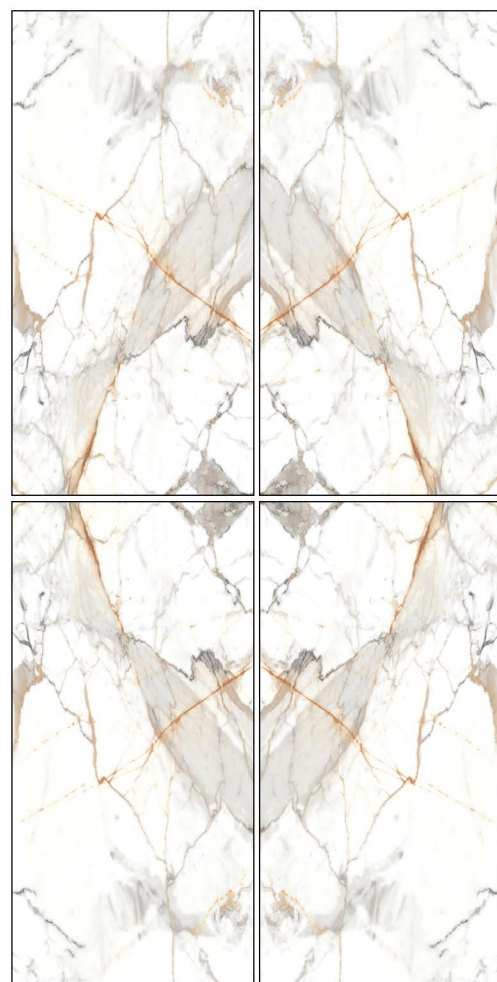

End-match & Book-match

CONCEPT OF BENTLY WHITE

BENTLY WHITE

RANDOM

8000 x 16000

CONCEPT OF CUBA GRIS

CUBA GRIS

RANDOM

BOOK-MATCH

CONCEPT OF BRECCIA SEAMLESS

BRECCIA SEAMLESS_A

8000 x 1600

BOOK-MATCH

CONCEPT OF CARMEL CEMAL

CARMEL CEMAL_A

8000 x 1600

BOOK-MATCH

CONCEPT OF CATLINA BEIGE

CATLINA BEIGE_A

8000 x 1600

CONCEPT OF ONICE BEIGE

ONICE BEIGE_A

800 x 1600

BOOK-MATCH

CONCEPT OF STATUARIO SMART

STATUARIO SMART_A

8000 x 16000

BOOK-MATCH

CONCEPT OF STATUARIO VENETIAN

STATUARIO VENETIAN_A

8000 x 16000