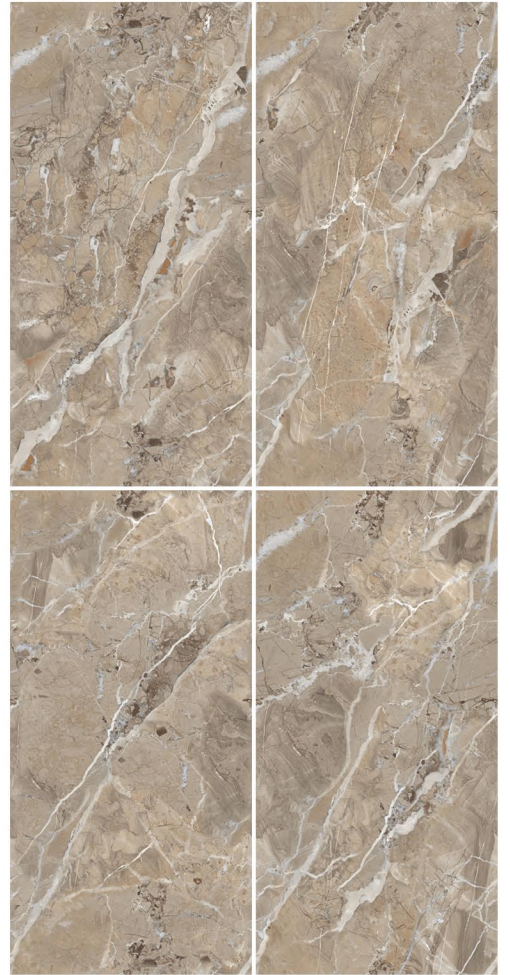

800 x 1600

CONCEPT OF KIM VERDE

KIM VERDE

RANDOM

8000 x 16000

CONCEPT OF MARCUS BROWN

MARCUS BROWN

RANDOM

800 x 1600

CONCEPT OF SENTOR GREY

SENTOR GREY

RANDOM

8000 x 16000

CONCEPT OF TURKY GREY

TURKY GREY

RANDOM