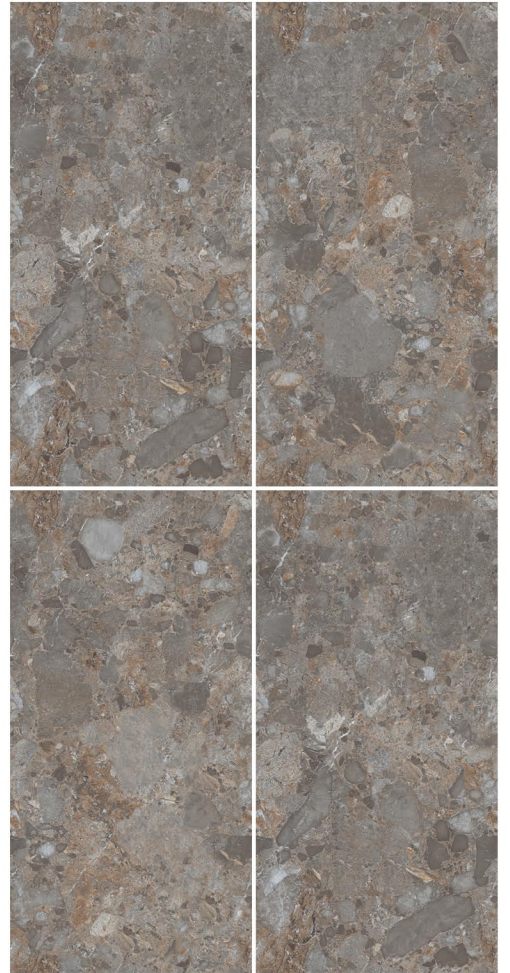

mibela.TM

ceramica

800x1600mm
80x160cm

**fantastic
format**

Taking into account the new demands of the world of architecture and interior design, Our launches new formats of slim slab marble tiles in large dimensions with the additions of 800x1600mm expanding its range of technical solutions & innovation for better lifestyle.

End-match & Book-match

CONCEPT OF BENTLY WHITE

BENTLY WHITE

RANDOM

8000 x 16000

CONCEPT OF CUBA GRIS

CUBA GRIS

RANDOM

800 x 1600

CONCEPT OF SENTOR GREY

SENTOR GREY

RANDOM

8000 x 16000

CONCEPT OF TURKY GREY

TURKY GREY

RANDOM