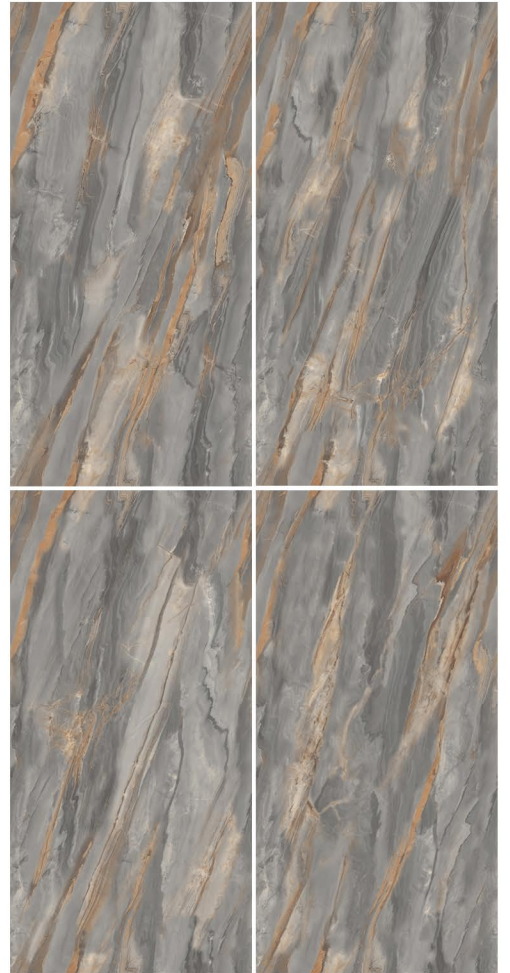

800 x 1600

CONCEPT OF SENTOR GREY

SENTOR GREY

RANDOM

8000 x 16000

CONCEPT OF TURKY GREY

TURKY GREY

RANDOM

8000 x 1600

CONCEPT OF ALASKA SILVER_BOOK MATCH

ALASKA SILVER_BOOK MATCH_A

8000 x 1600

BOOK-MATCH

CONCEPT OF BRECCIA ROSSO

BRECCIA ROSSO_A

8000 x 1600