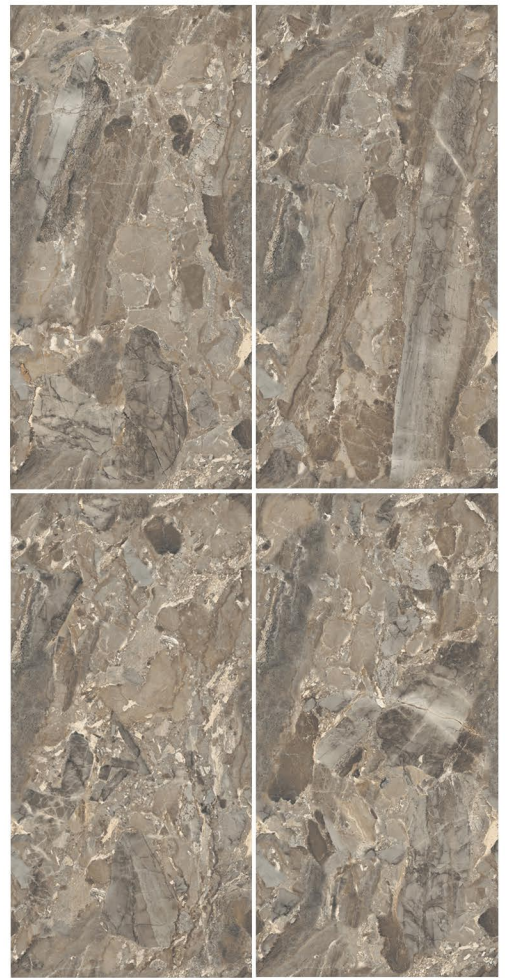

800 x 1600

CONCEPT OF KIM VERDE

KIM VERDE

RANDOM

8000 x 16000

CONCEPT OF MARCUS BROWN

MARCUS BROWN

RANDOM

800 x 1600

CONCEPT OF SENTOR GREY

SENTOR GREY

RANDOM

8000 x 16000

CONCEPT OF TURKY GREY

TURKY GREY

RANDOM