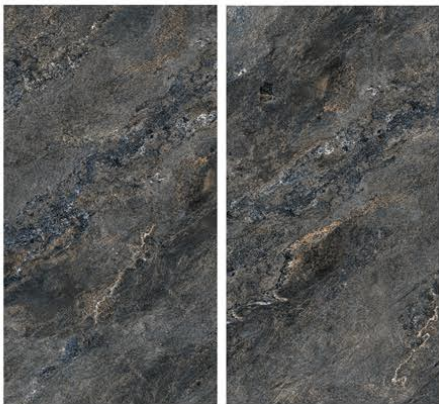

GALAXY BLACK

GLOSSY

RANDOM