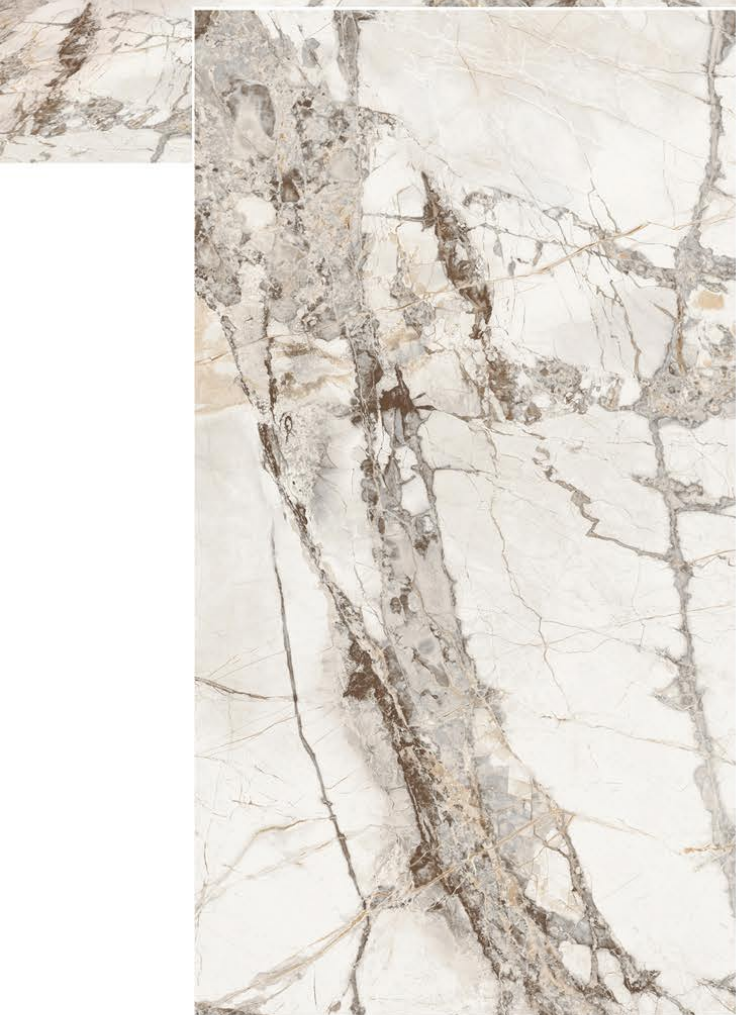

GLOSSY

800 x 1600

ALASKA SILVER

RANDOM

ALBASTRO TUSK

RANDOM

CONCEPT OF ALPS STATUARIO

ALPS STATUARIO