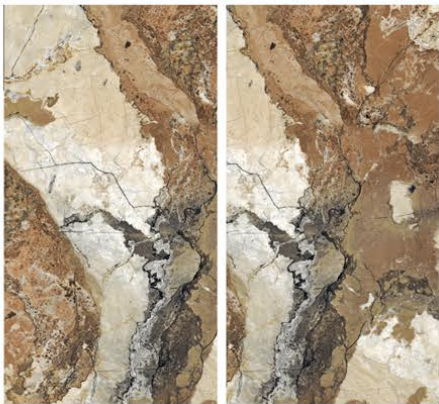

RANDOM

CONCEPT OF ITAL GREY

ITAL GREY

RANDOM

GLOSSY

800 x 1600

LAVA NATURAL

GLOSSY