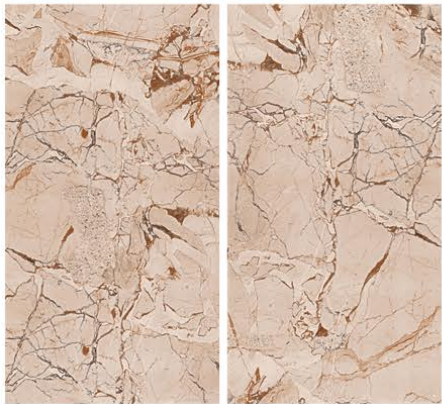

SARAN COLLIN

RANDOM

GLOSSY