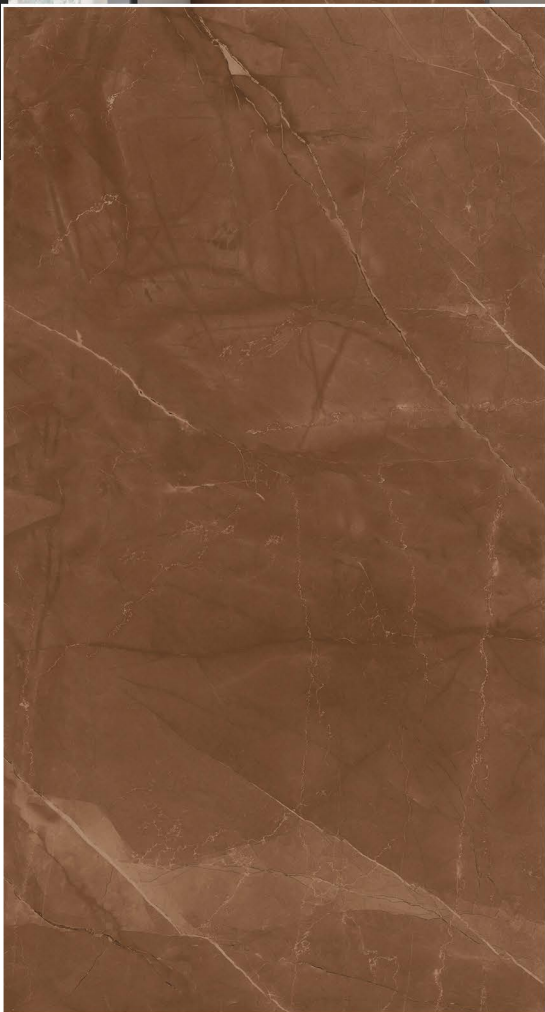

ARMANI BROWN

RANDOM

HG
HIGH GLOSS