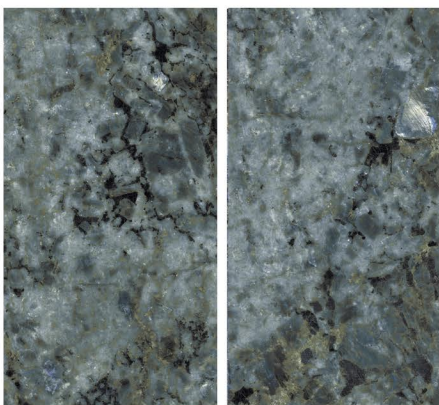

SP. COLOUR

ASPIRE OCEAN

RANDOM

CONCEPT OF GLIZZ BERRY

GLIZZ BERRY

RANDOM

SP. COLOUR

8000 x 1600