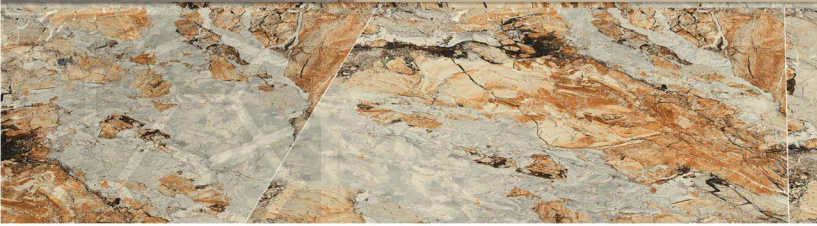

ARIXIANIA ROCK

HG
HIGH GLOSS

RANDOM