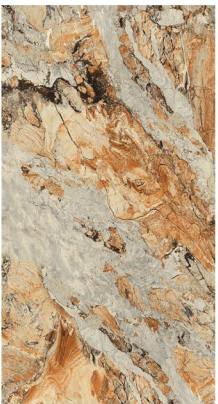

mibela.TM
ceramica

800x1600mm
80x160cm

**fantastic
format**

Taking into account the new demands of the world of architecture and interior design, Our launches new formats of slim slab marble tiles in large dimensions with the additions of 800x1600mm expanding its range of technical solutions & innovation for better lifestyle.

High gloss & Sp.colour

ARIXIANIA ROCK

HG
HIGH GLOSS

RANDOM

ARMANI BROWN

RANDOM

HG
HIGH GLOSS

CONCEPT OF ARMANI VERDE