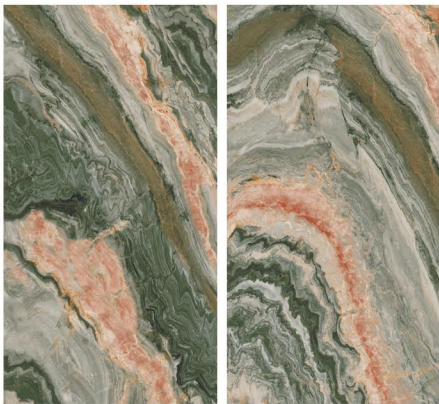

8000 x 1600

RANDOM

LUZON FERN

RANDOM

NEBULA SAPPHIRE

RANDOM

SP. COLOUR

CONCEPT OF NIOMI ONYX

NIOMI ONYX

8000 x 1600

RANDOM

SP. COLOUR

SILKEN GALAXY

RANDOM

SOFIA SEAWEED

RANDOM

SP. COLOUR