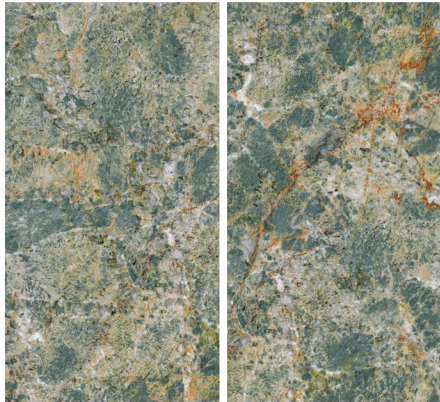

8000 x 1600

RANDOM

LUZON FERN

RANDOM

NEBULA SAPPHIRE

RANDOM

SP. COLOUR

CONCEPT OF NIOMI ONYX