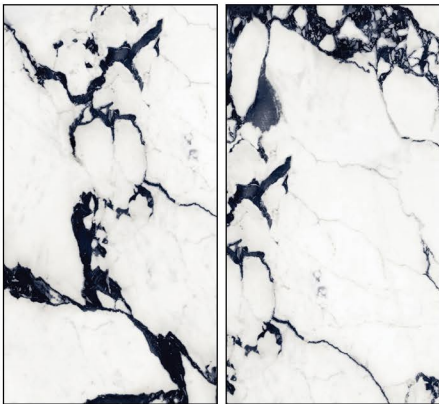

HG
HIGH GLOSS

CONCEPT OF BLACK COSMOS

BLACK COSMOS

RANDOM

8000 x 16000

BLACK MARTIN

RANDOM

BLACK PANDA