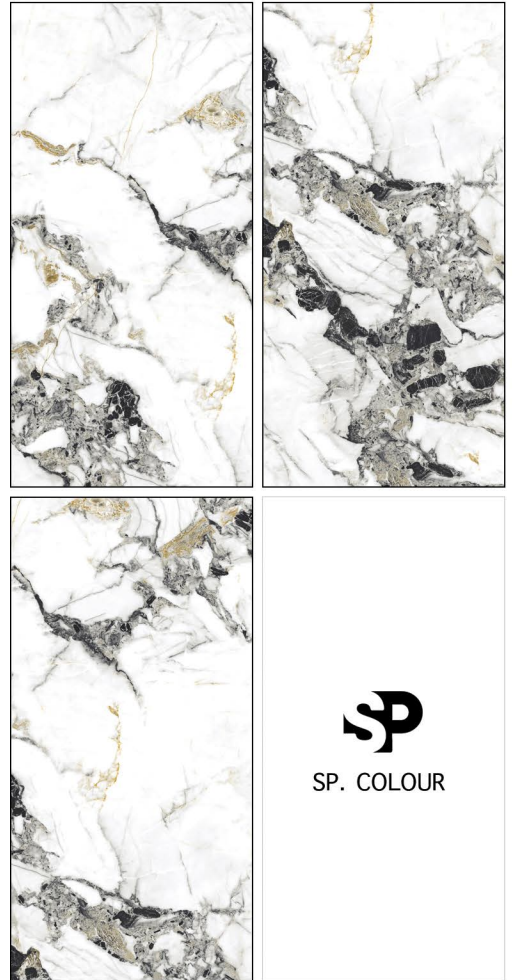

RANDOM

URBAN WHITE

RANDOM

HG
HIGH GLOSS

CONCEPT OF ZLIN NATURAL

ZLIN NATURAL

8000 x 1600

RANDOM

SP. COLOUR

ASPIRE OCEAN

RANDOM

CONCEPT OF GLIZZ BERRY

GLIZZ BERRY

RANDOM

SP. COLOUR

8000 x 1600