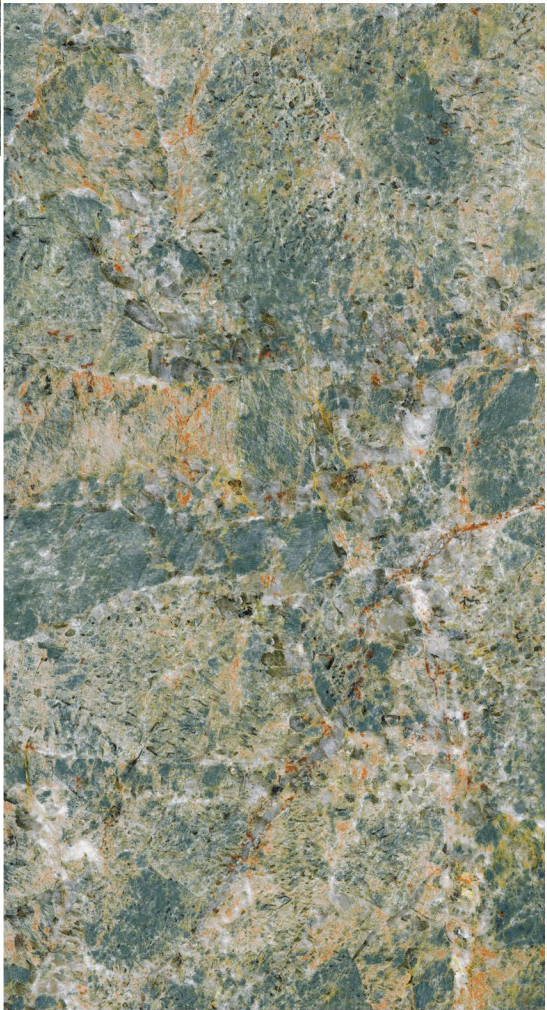

8000 x 1600

RANDOM

LUZON FERN

RANDOM

NEBULA SAPPHIRE

RANDOM

SP. COLOUR

CONCEPT OF NIOMI ONYX

NIOMI ONYX

8000 x 1600

RANDOM

SP. COLOUR

SILKEN GALAXY

RANDOM

SOFIA SEAWEED

RANDOM