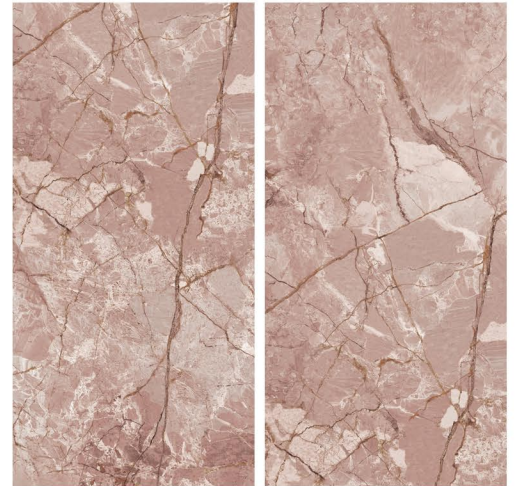

SP. COLOUR

ASPIRE OCEAN

RANDOM

CONCEPT OF GLIZZ BERRY

GLIZZ BERRY

RANDOM

SP. COLOUR

8000 x 1600