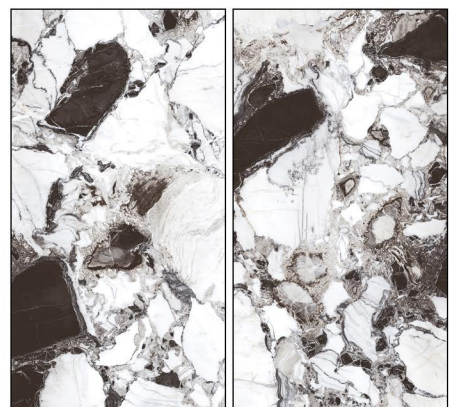

URBAN WHITE

RANDOM

HG
HIGH GLOSS