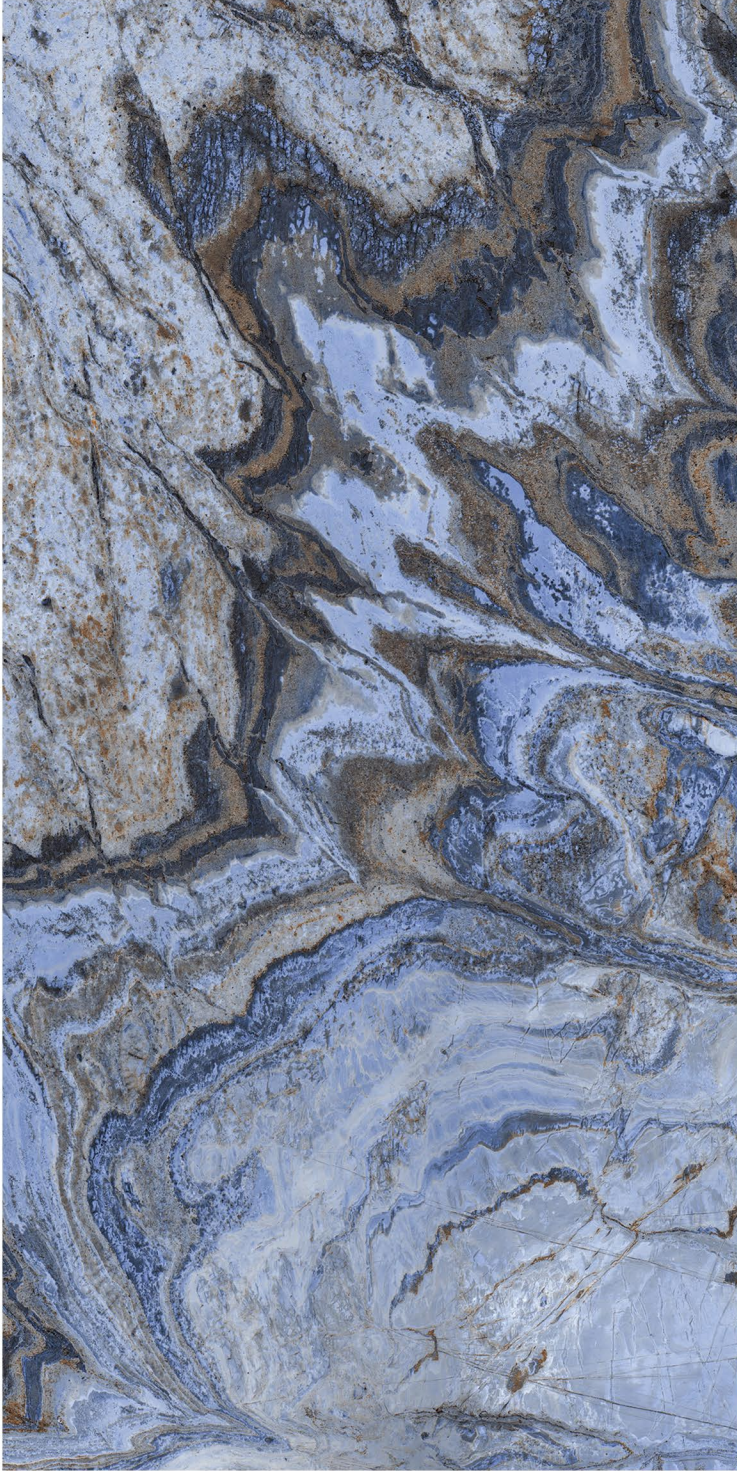

BLUE VINCI

RANDOM