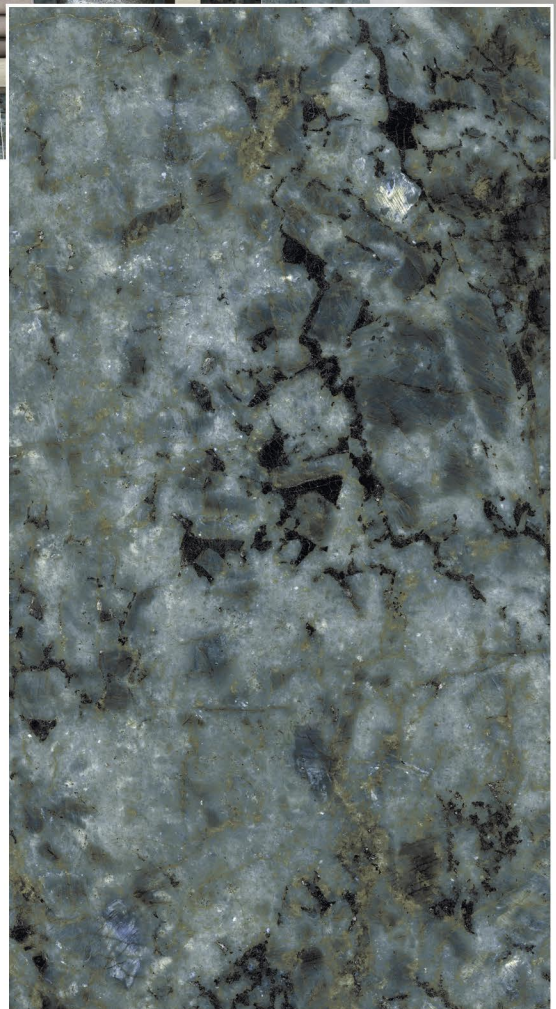

SP. COLOUR

ASPIRE OCEAN

RANDOM

CONCEPT OF GLIZZ BERRY

GLIZZ BERRY

RANDOM

SP. COLOUR

8000 x 1600