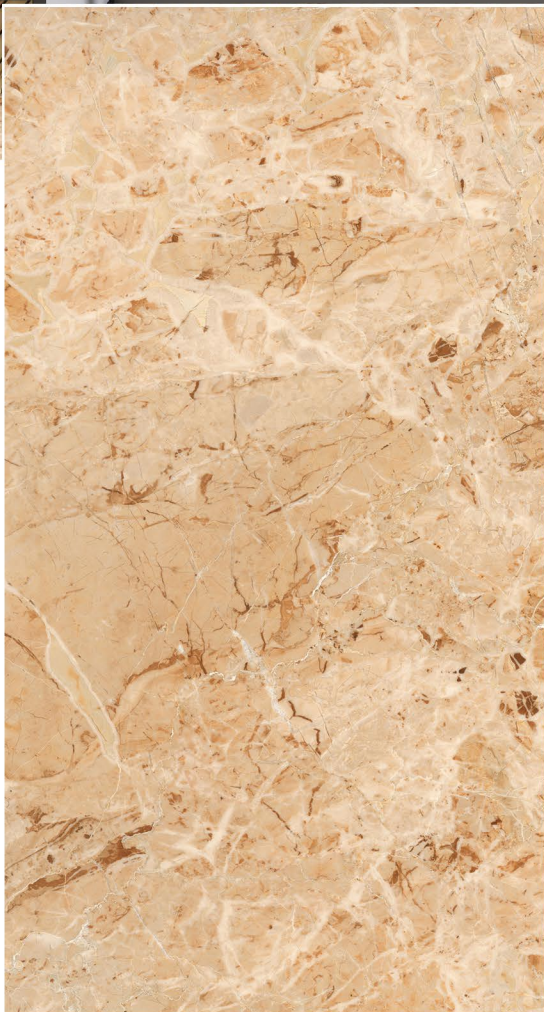

HG
HIGH GLOSS

RANDOM

BRECCIA AURORA

RANDOM

HG
HIGH GLOSS

CONCEPT OF CARACUS BLACK

CARACUS BLACK

8000 x 1600