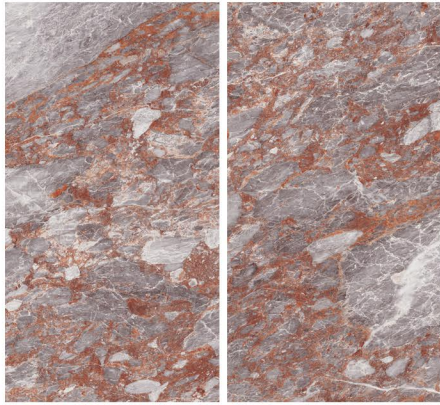

LOREX RED

RANDOM

SP. COLOUR