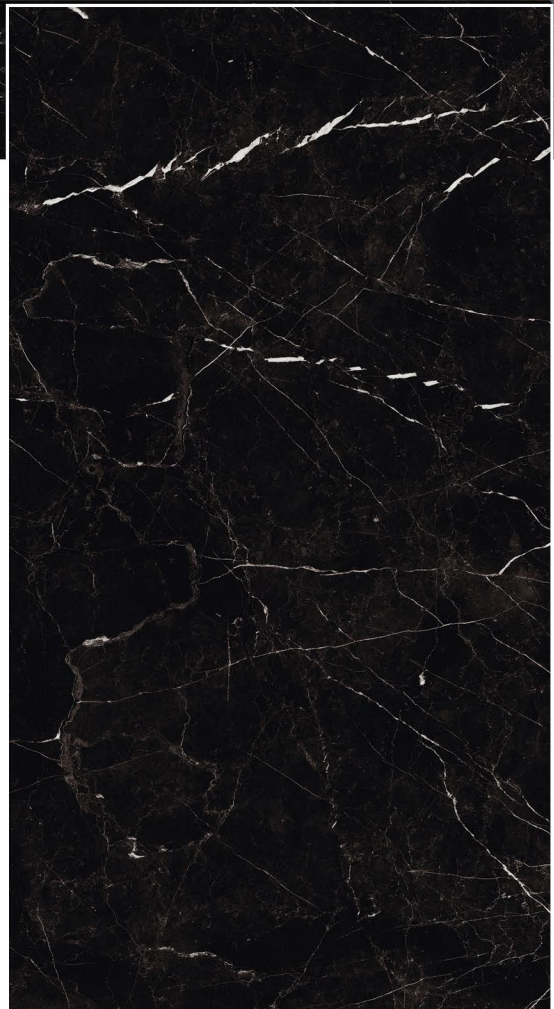

CASTTELO CRYSTAL

RANDOM