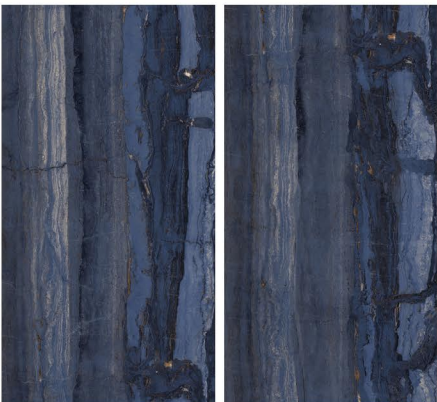

SANTA AZUL

HG
HIGH GLOSS

RANDOM