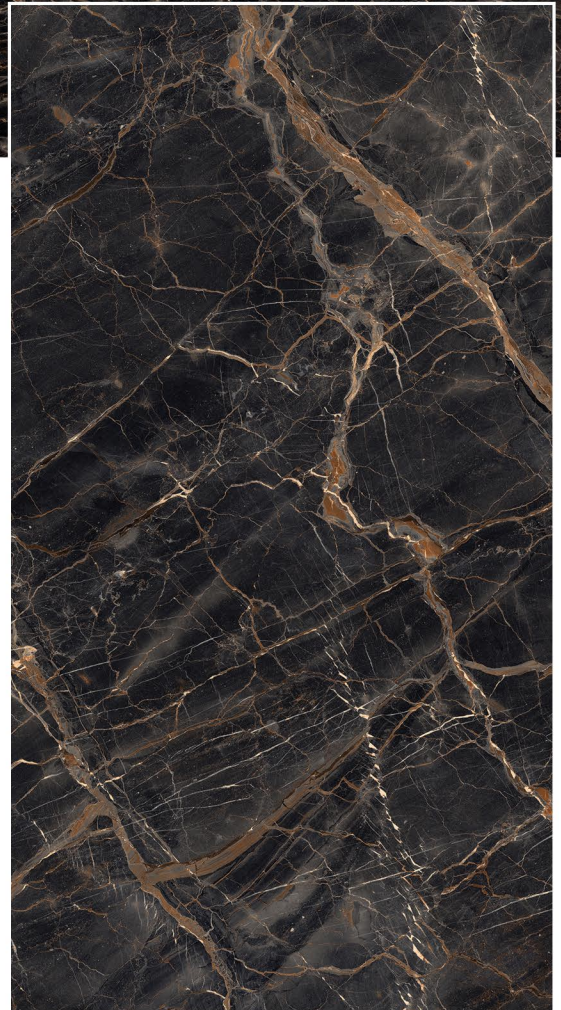

RANDOM

HG
HIGH GLOSS

CONCEPT OF ENDO DARK GREY

ENDO DARK GREY

8000 x 1600

RANDOM

HG
HIGH GLOSS

ESTRADA BLACK