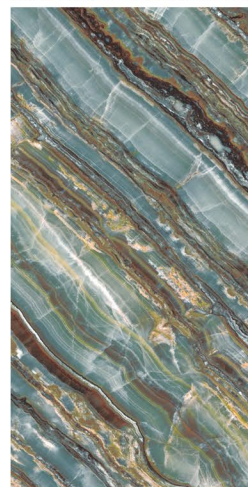

8000 x 1600

RANDOM

LUZON FERN

RANDOM

NEBULA SAPPHIRE

RANDOM

SP. COLOUR

CONCEPT OF NIOMI ONYX

NIOMI ONYX

8000 x 1600

RANDOM

SP. COLOUR

SILKEN GALAXY

RANDOM

SOFIA SEAWEED

RANDOM