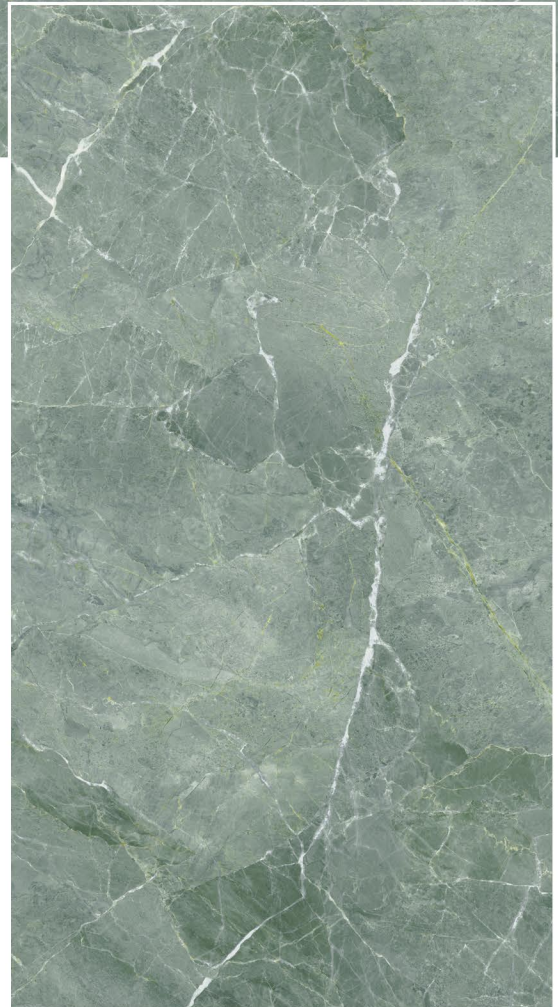

HAMBURG COCODILE

SP. COLOUR

RANDOM