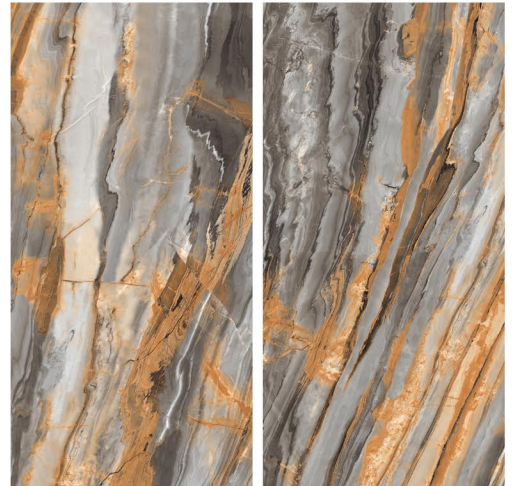

RANDOM

HG
HIGH GLOSS

CONCEPT OF ENDO DARK GREY

ENDO DARK GREY

8000 x 1600

RANDOM

HG
HIGH GLOSS

ESTRADA BLACK