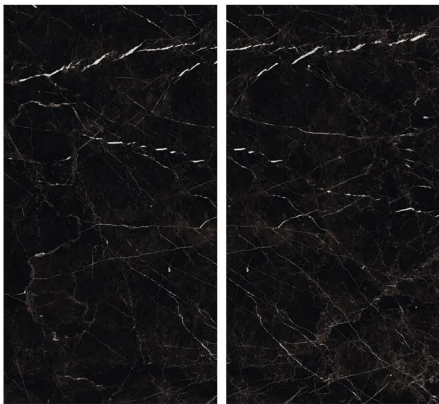

CASTTELO CRYSTAL

RANDOM