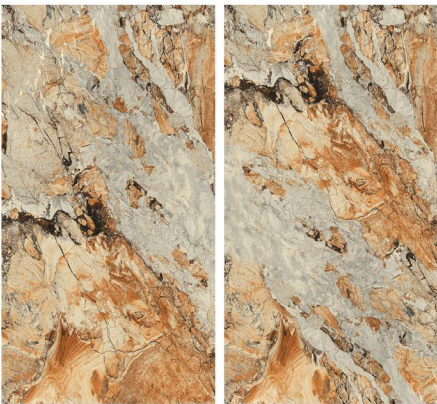

ARIXIANIA ROCK

HG
HIGH GLOSS

RANDOM