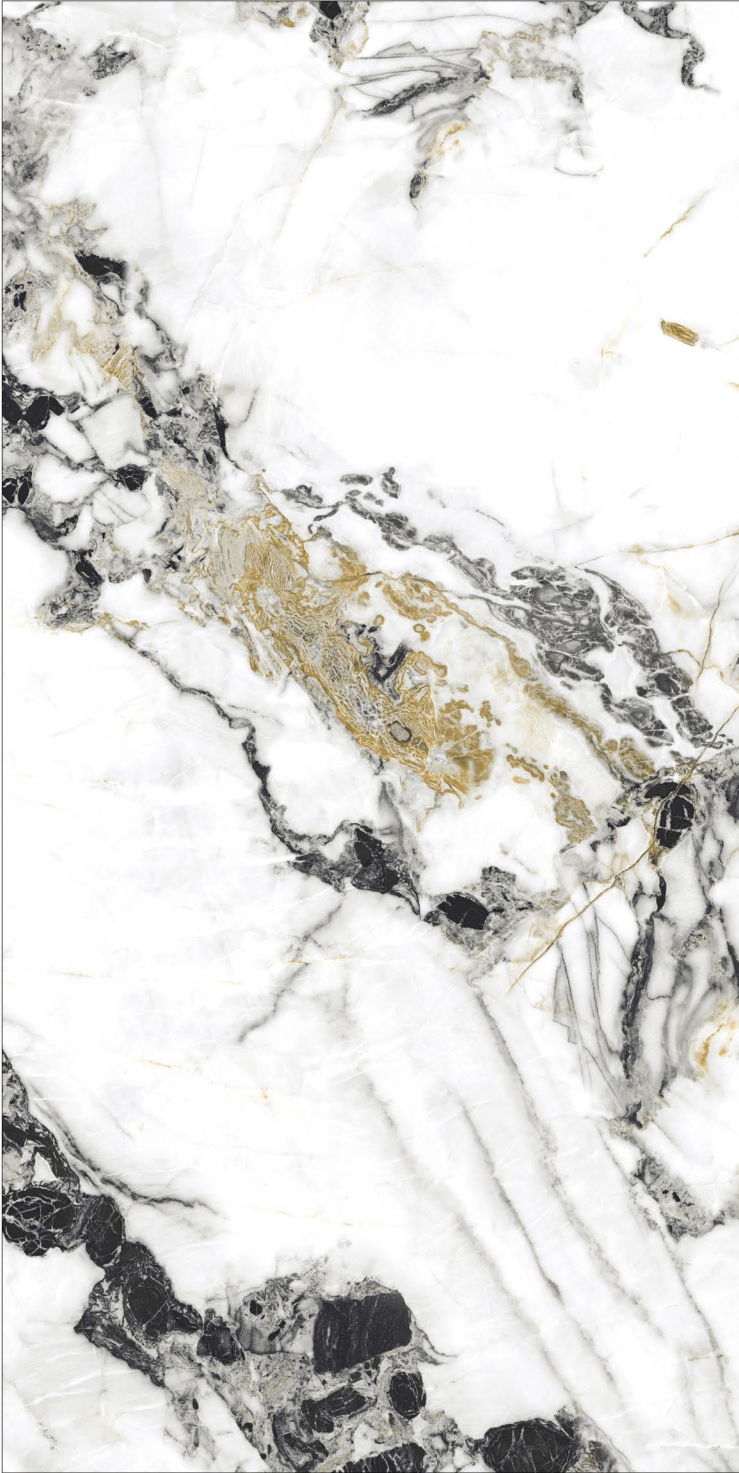

ZLIN NATURAL