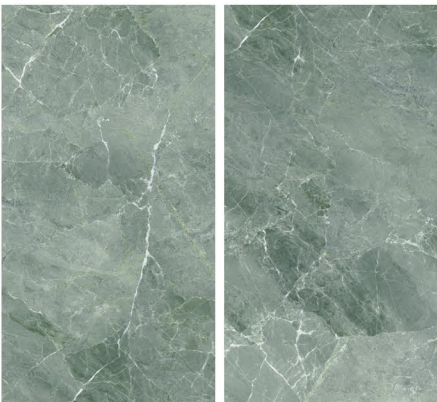

HAMBURG COCODILE

SP. COLOUR

RANDOM