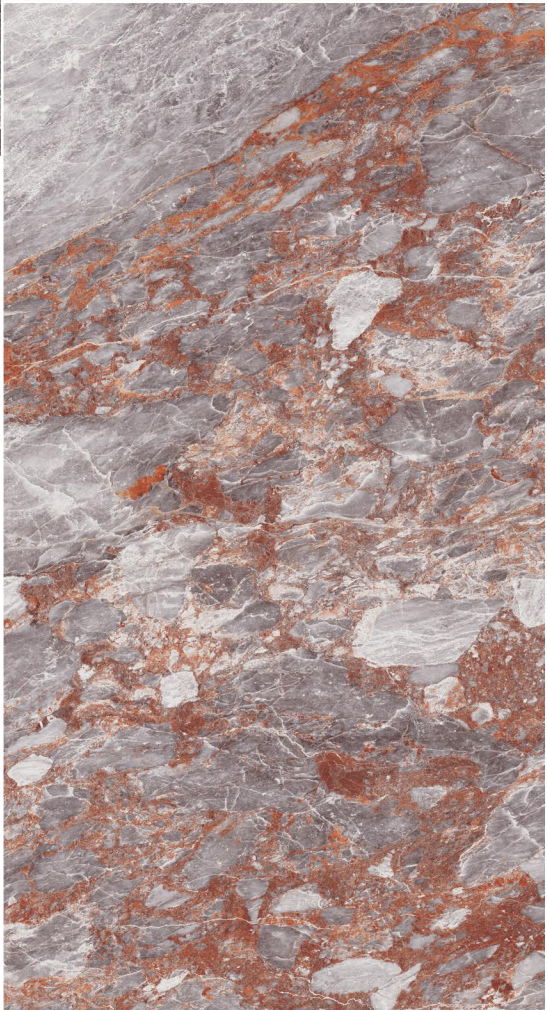

LOREX RED

RANDOM

SP. COLOUR