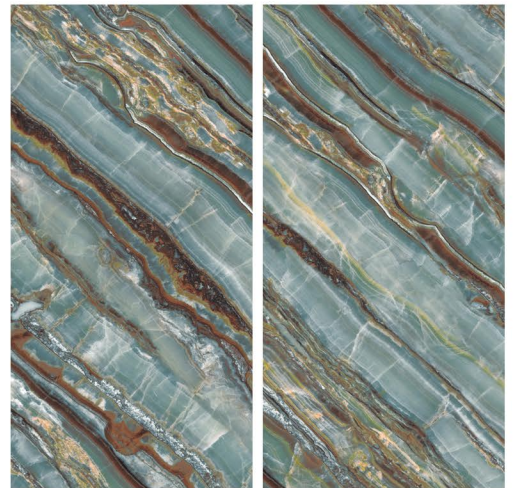

8000 x 1600

RANDOM

LUZON FERN

RANDOM

NEBULA SAPPHIRE

RANDOM

SP. COLOUR

CONCEPT OF NIOMI ONYX

NIOMI ONYX

8000 x 1600

RANDOM

SP. COLOUR

SILKEN GALAXY

RANDOM

SOFIA SEAWEED

RANDOM