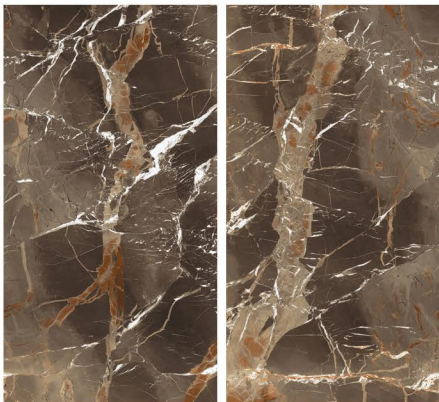

CONCEPT OF GRAZIA BLUE

GRAZIA BLUE

RANDOM

HG
HIGH GLOSS

8000 x 1600

GRAZIA NATURAL

HG
HIGH GLOSS

RANDOM