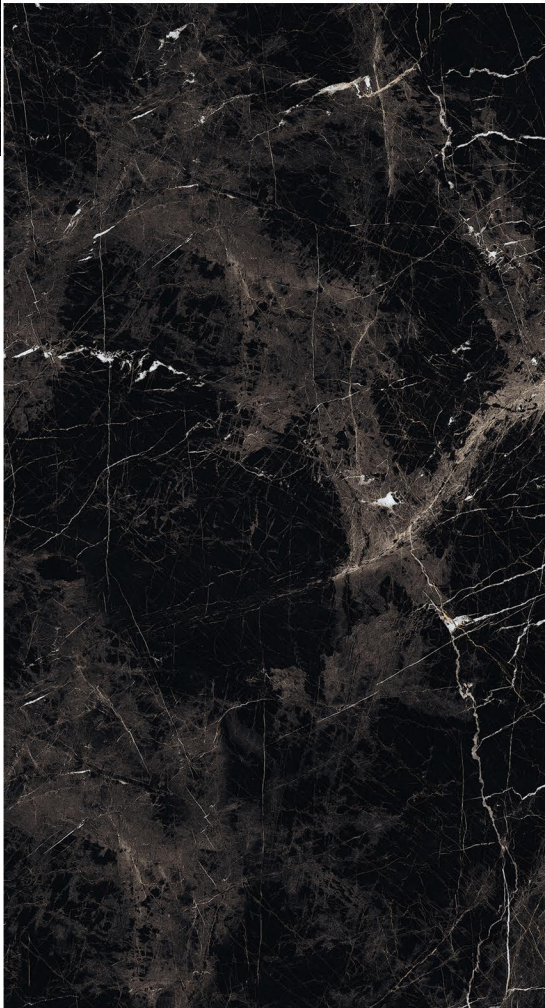

EXOTIC EMPERADOR

RANDOM

HG
HIGH GLOSS