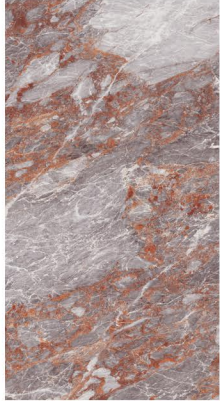

LOREX RED

RANDOM

SP. COLOUR