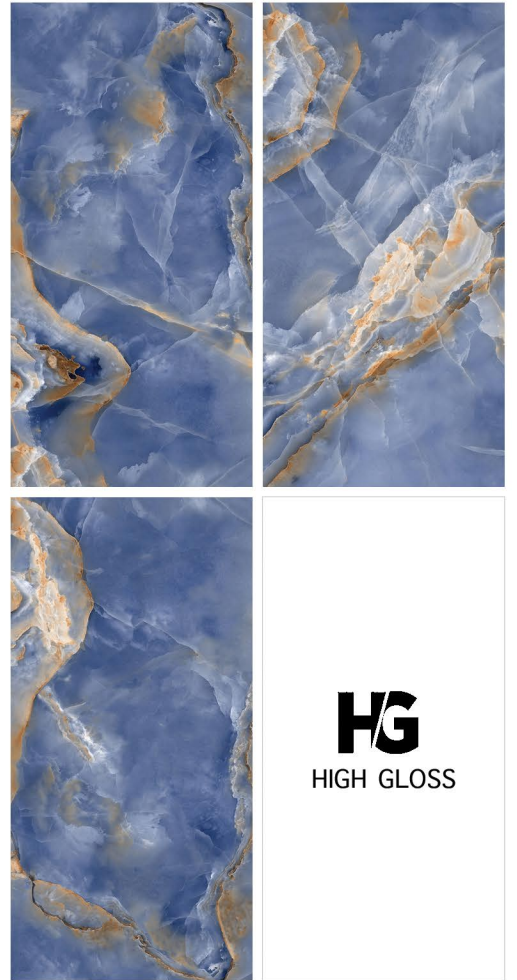

RANDOM

CONCEPT OF ONYX BLUE

ONYX BLUE

RANDOM

HG
HIGH GLOSS

8000 x 16000

ONYX LOWELL

HG
HIGH GLOSS