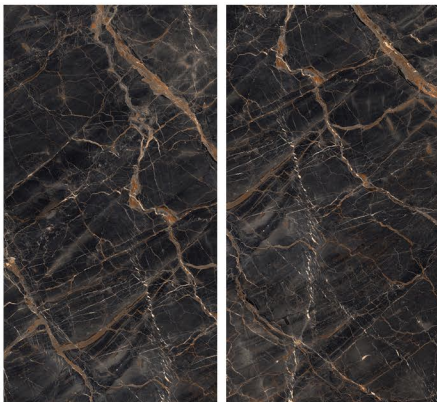

RANDOM

HG
HIGH GLOSS

CONCEPT OF ENDO DARK GREY

ENDO DARK GREY

8000 x 1600

RANDOM

HG
HIGH GLOSS

ESTRADA BLACK