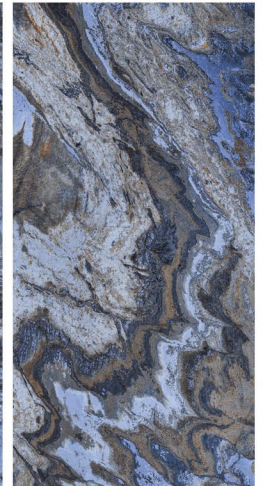

HG
HIGH GLOSS

8000 x 1600