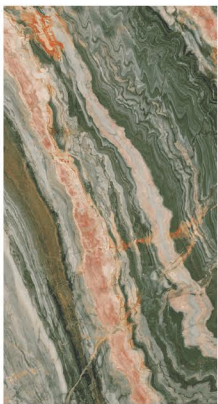

8000 x 1600

RANDOM

LUZON FERN

RANDOM

NEBULA SAPPHIRE

RANDOM

SP. COLOUR

CONCEPT OF NIOMI ONYX

NIOMI ONYX

8000 x 1600

RANDOM

SP. COLOUR

SILKEN GALAXY

RANDOM

SOFIA SEAWEED

RANDOM

SP. COLOUR