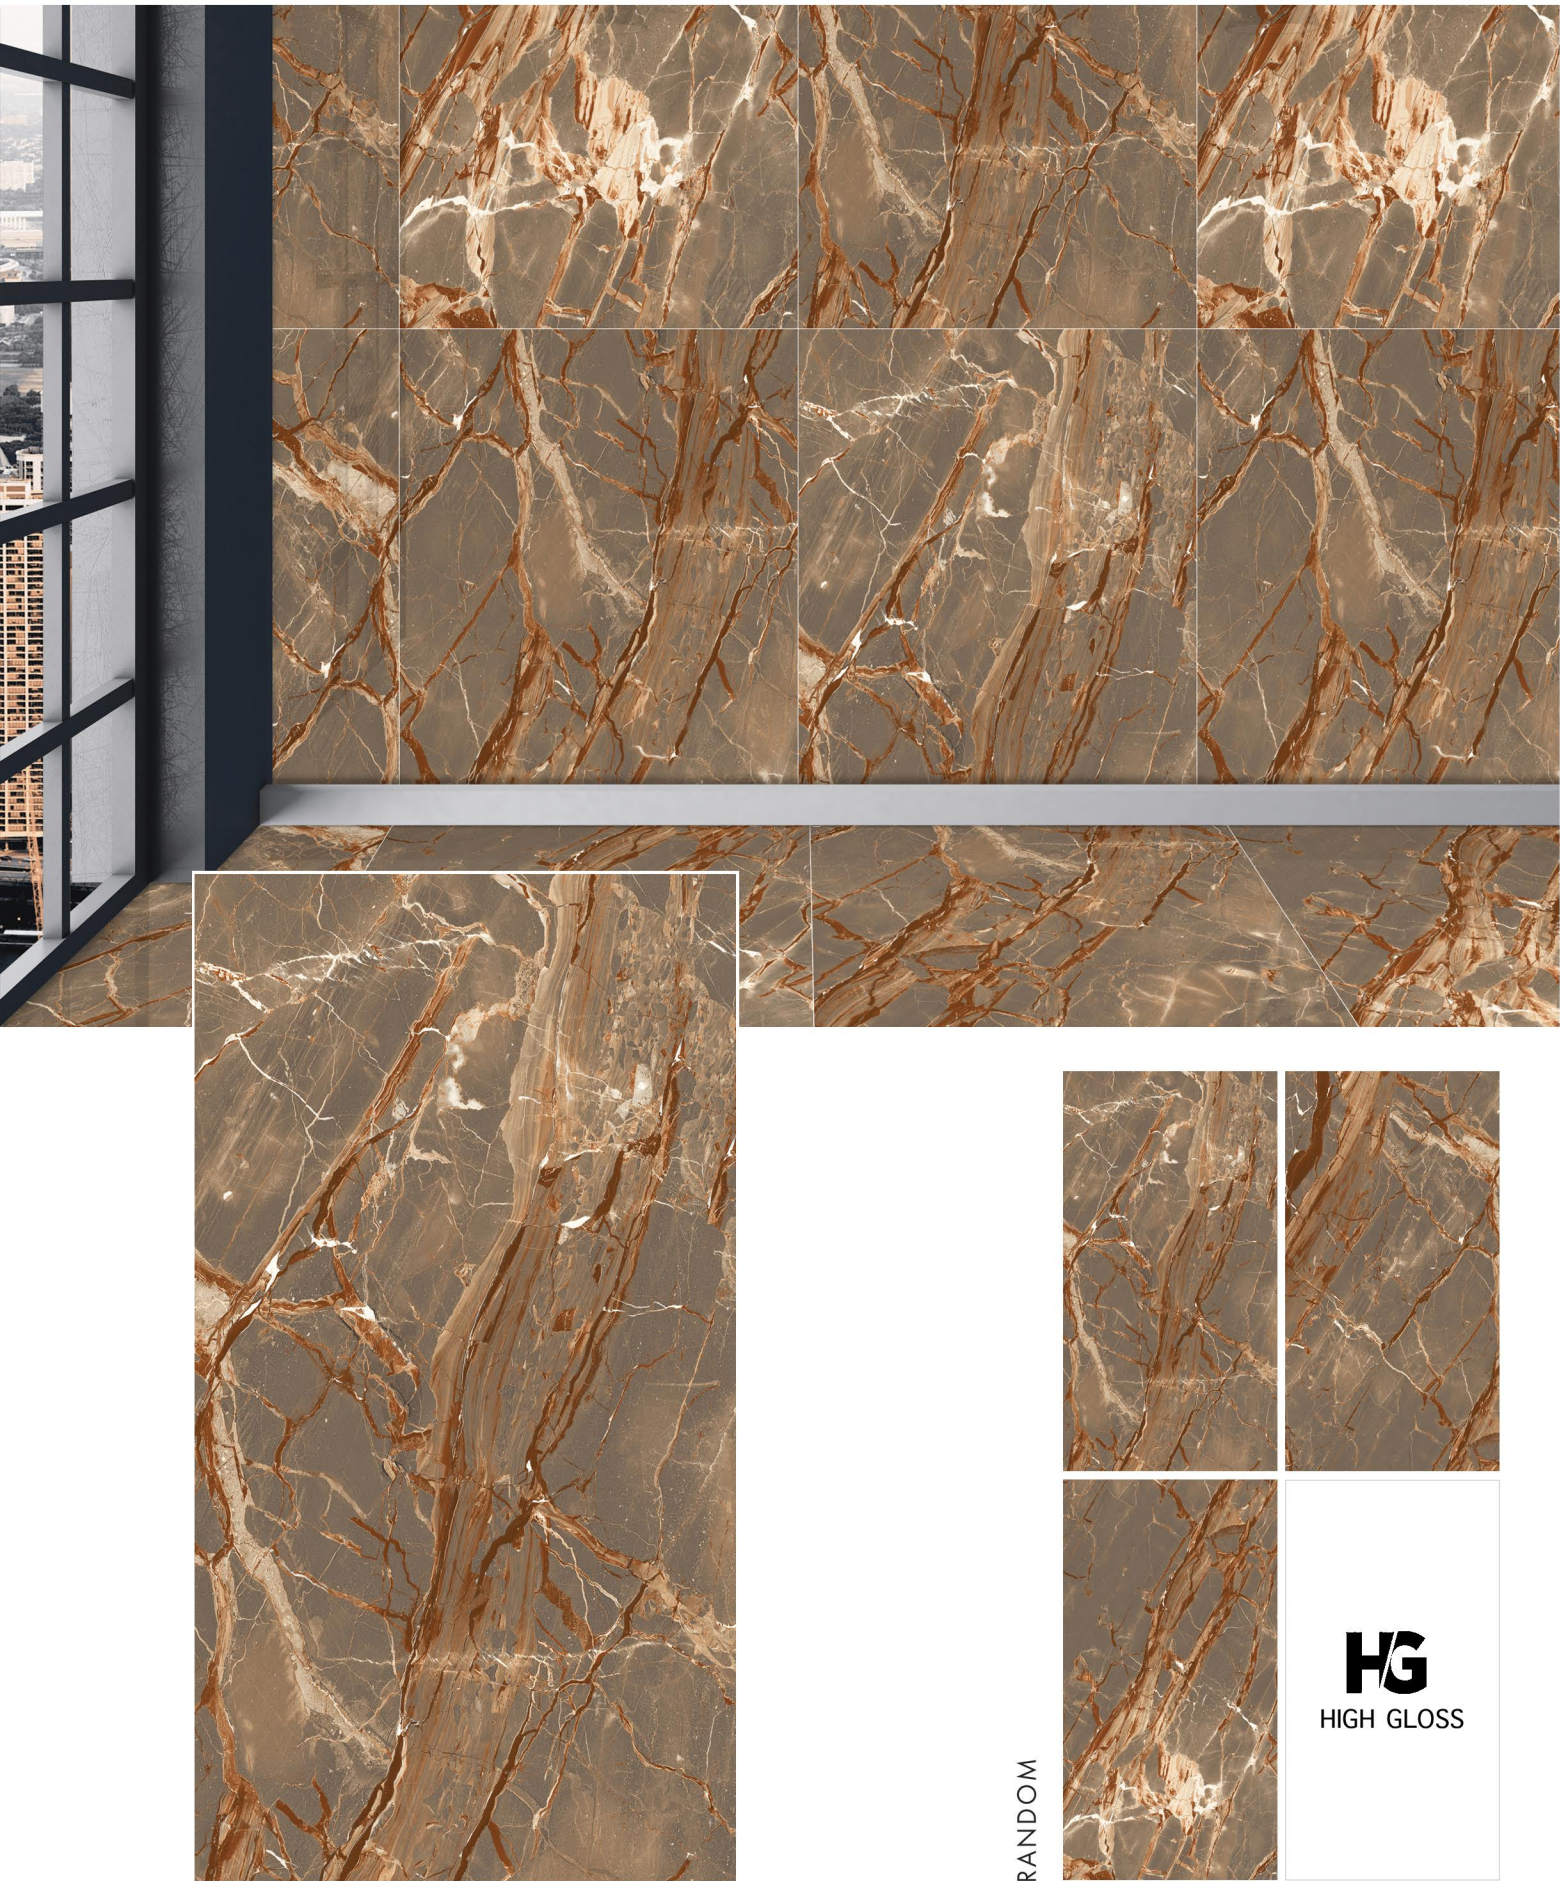

8000 x 1600

RETINA BLANCO

RANDOM

ROSSO BROWN

HG
HIGH GLOSS

RANDOM

CONCEPT OF ROSSO CHOCO

ROSSO CHOCO