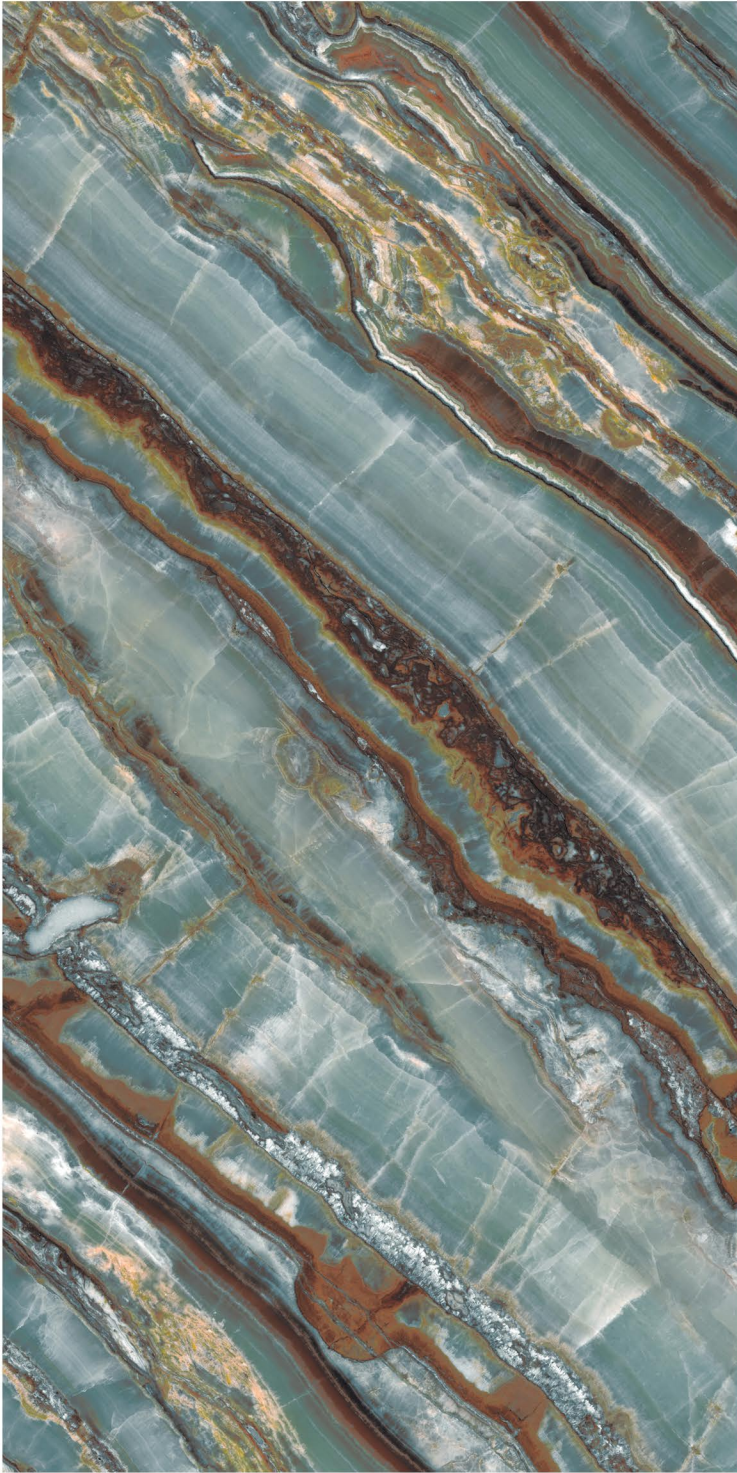

8000 x 1600

RANDOM

LUZON FERN

RANDOM

NEBULA SAPPHIRE

RANDOM

SP. COLOUR

CONCEPT OF NIOMI ONYX

NIOMI ONYX

8000 x 1600

RANDOM

SP. COLOUR

SILKEN GALAXY

RANDOM

SOFIA SEAWEED

RANDOM