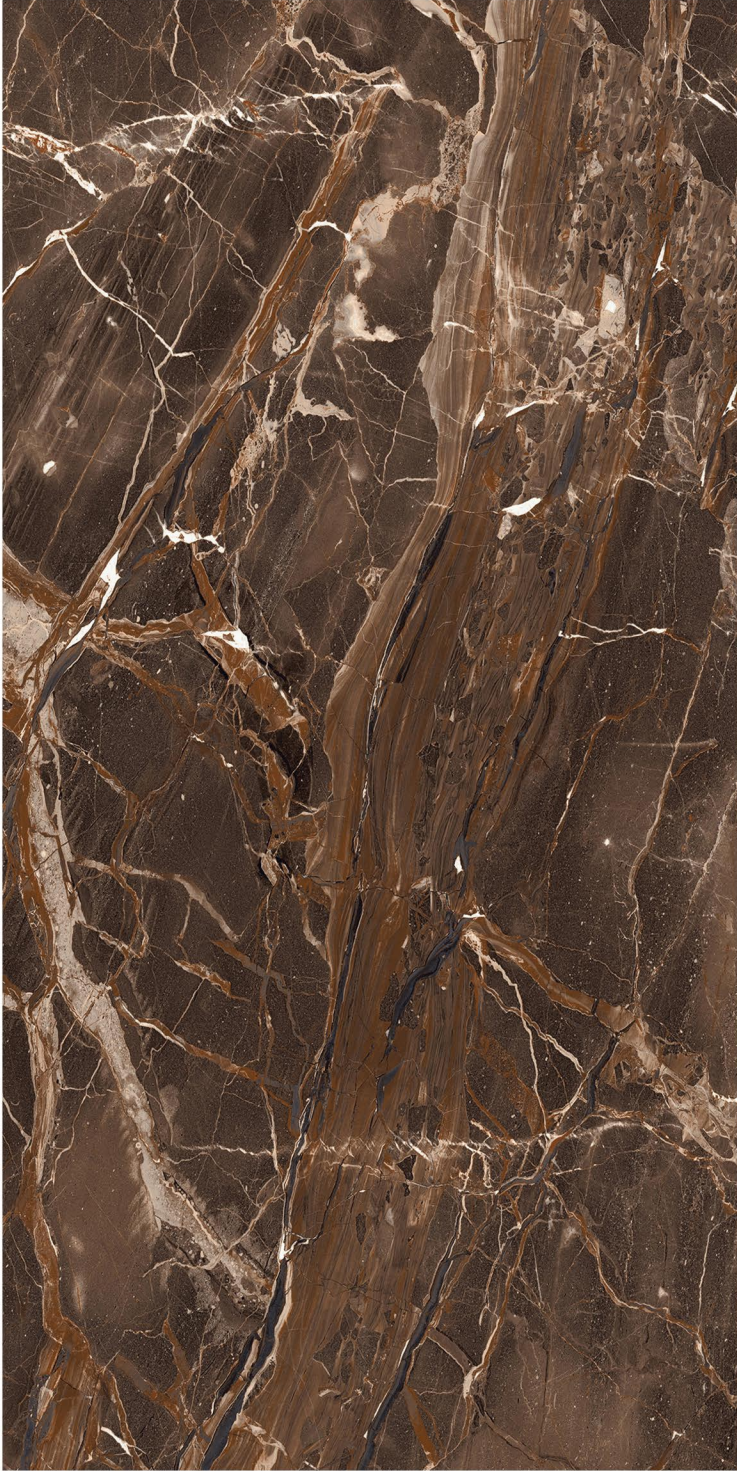

8000 x 1600

RETINA BLANCO

RANDOM

ROSSO BROWN

HG
HIGH GLOSS

RANDOM

CONCEPT OF ROSSO CHOCO

ROSSO CHOCO