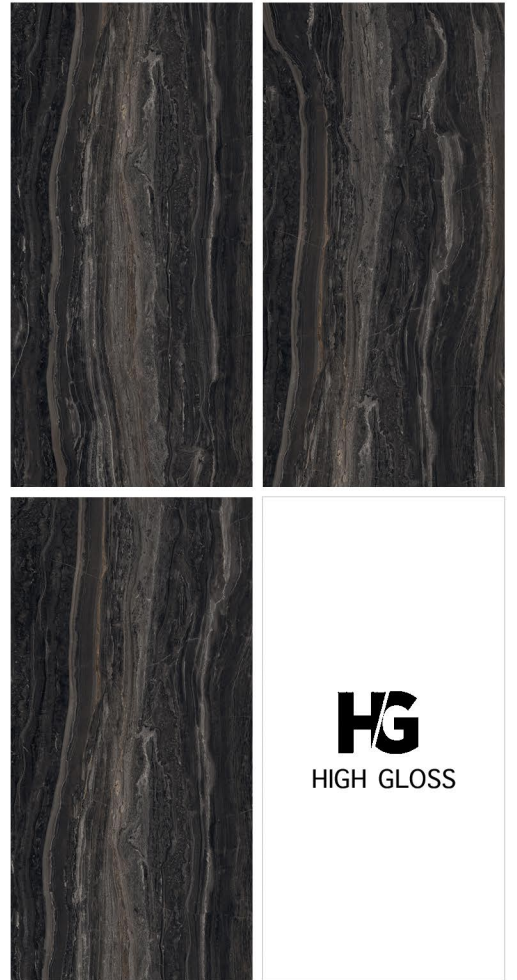

8000 x 1600

RANDOM