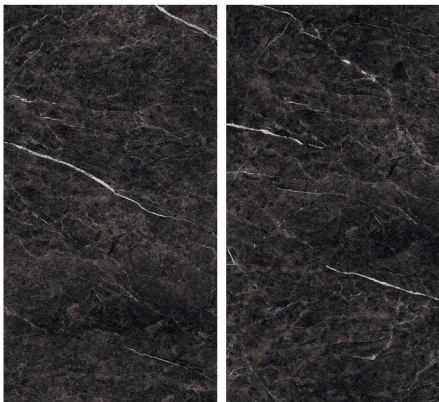

HG
HIGH GLOSS

CONCEPT OF SPARKLE NATURAL

SPARKLE NATURAL

RANDOM

HG
HIGH GLOSS

800 x 1600

THUNDER BLACK

HG
HIGH GLOSS