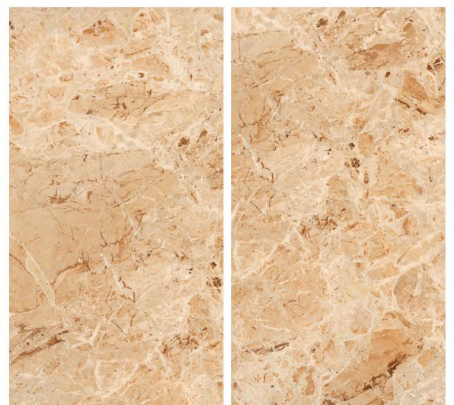

HG
HIGH GLOSS

RANDOM

BRECCIA AURORA

RANDOM

HG
HIGH GLOSS

CONCEPT OF CARACUS BLACK

CARACUS BLACK

8000 x 1600