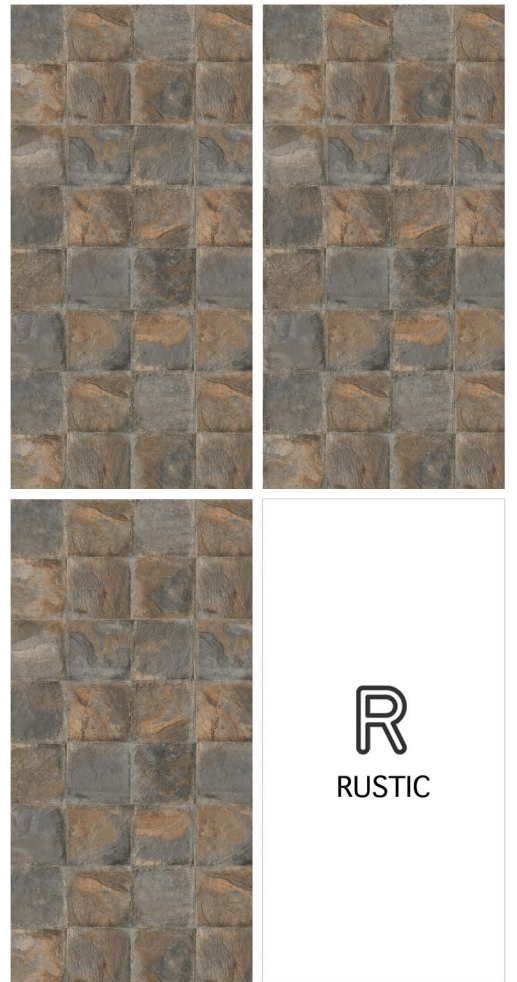

8000 x 1600

RANDOM