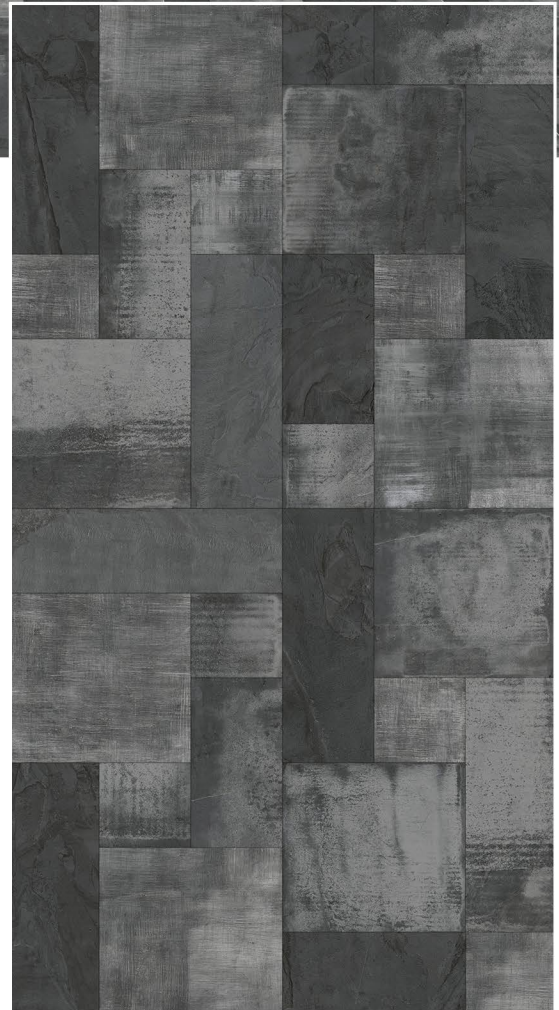

Satin & Rustic

CEMENTO BEIGE

RANDOM

CEMENTO GREY

RANDOM

SATIN

CONCEPT OF CEMENTO WHITE

CEMENTO WHITE

IMPERIA BEIGE

8000 x 16000

RANDOM

R
RUSTIC

IMPERIA BROWN

R
RUSTIC

RANDOM

IMPERIA MINT

RANDOM

R
RUSTIC

CONCEPT OF LAMINA YELLOW

LAMINA YELLOW

8000 x 1600

RANDOM

METRIX DECOR

RANDOM