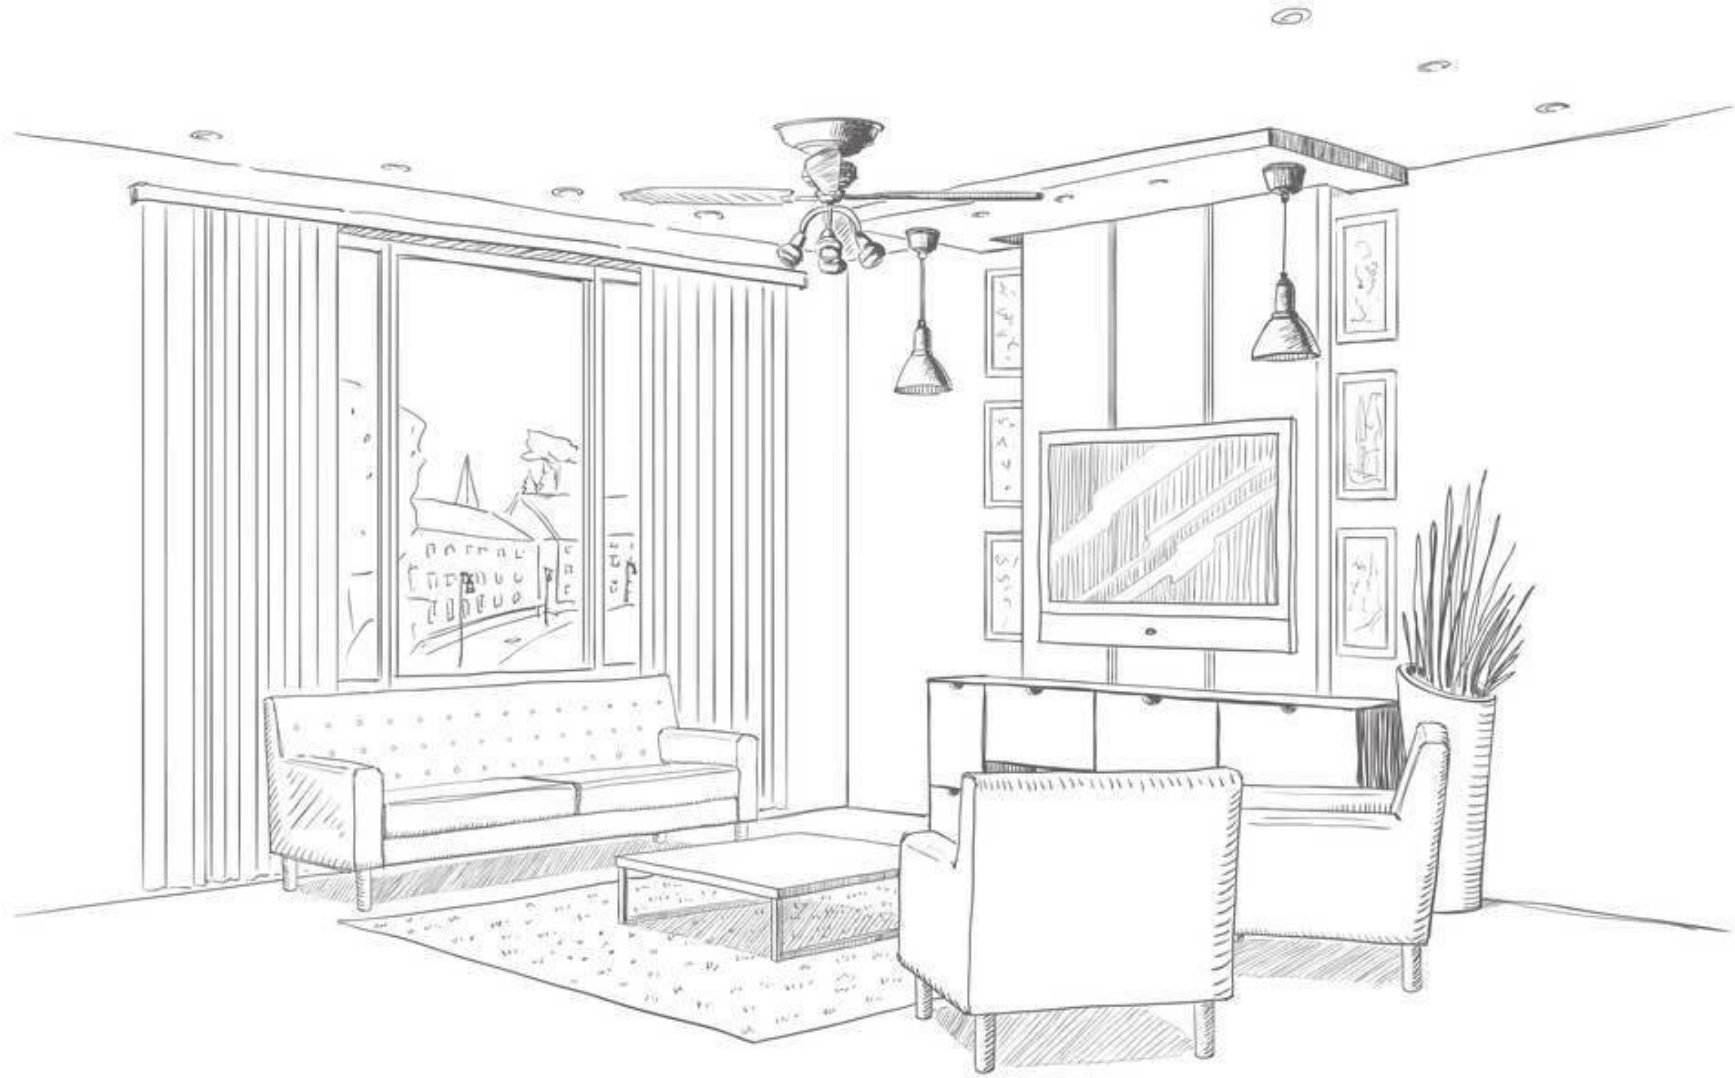

**COCADA
DREAM LIGHT**

3 Randoms

1200x1200mm

Glossy
Surface

Glossy
Collection

**COREL
BEIGE**

1200x1200mm

Glossy
Surface