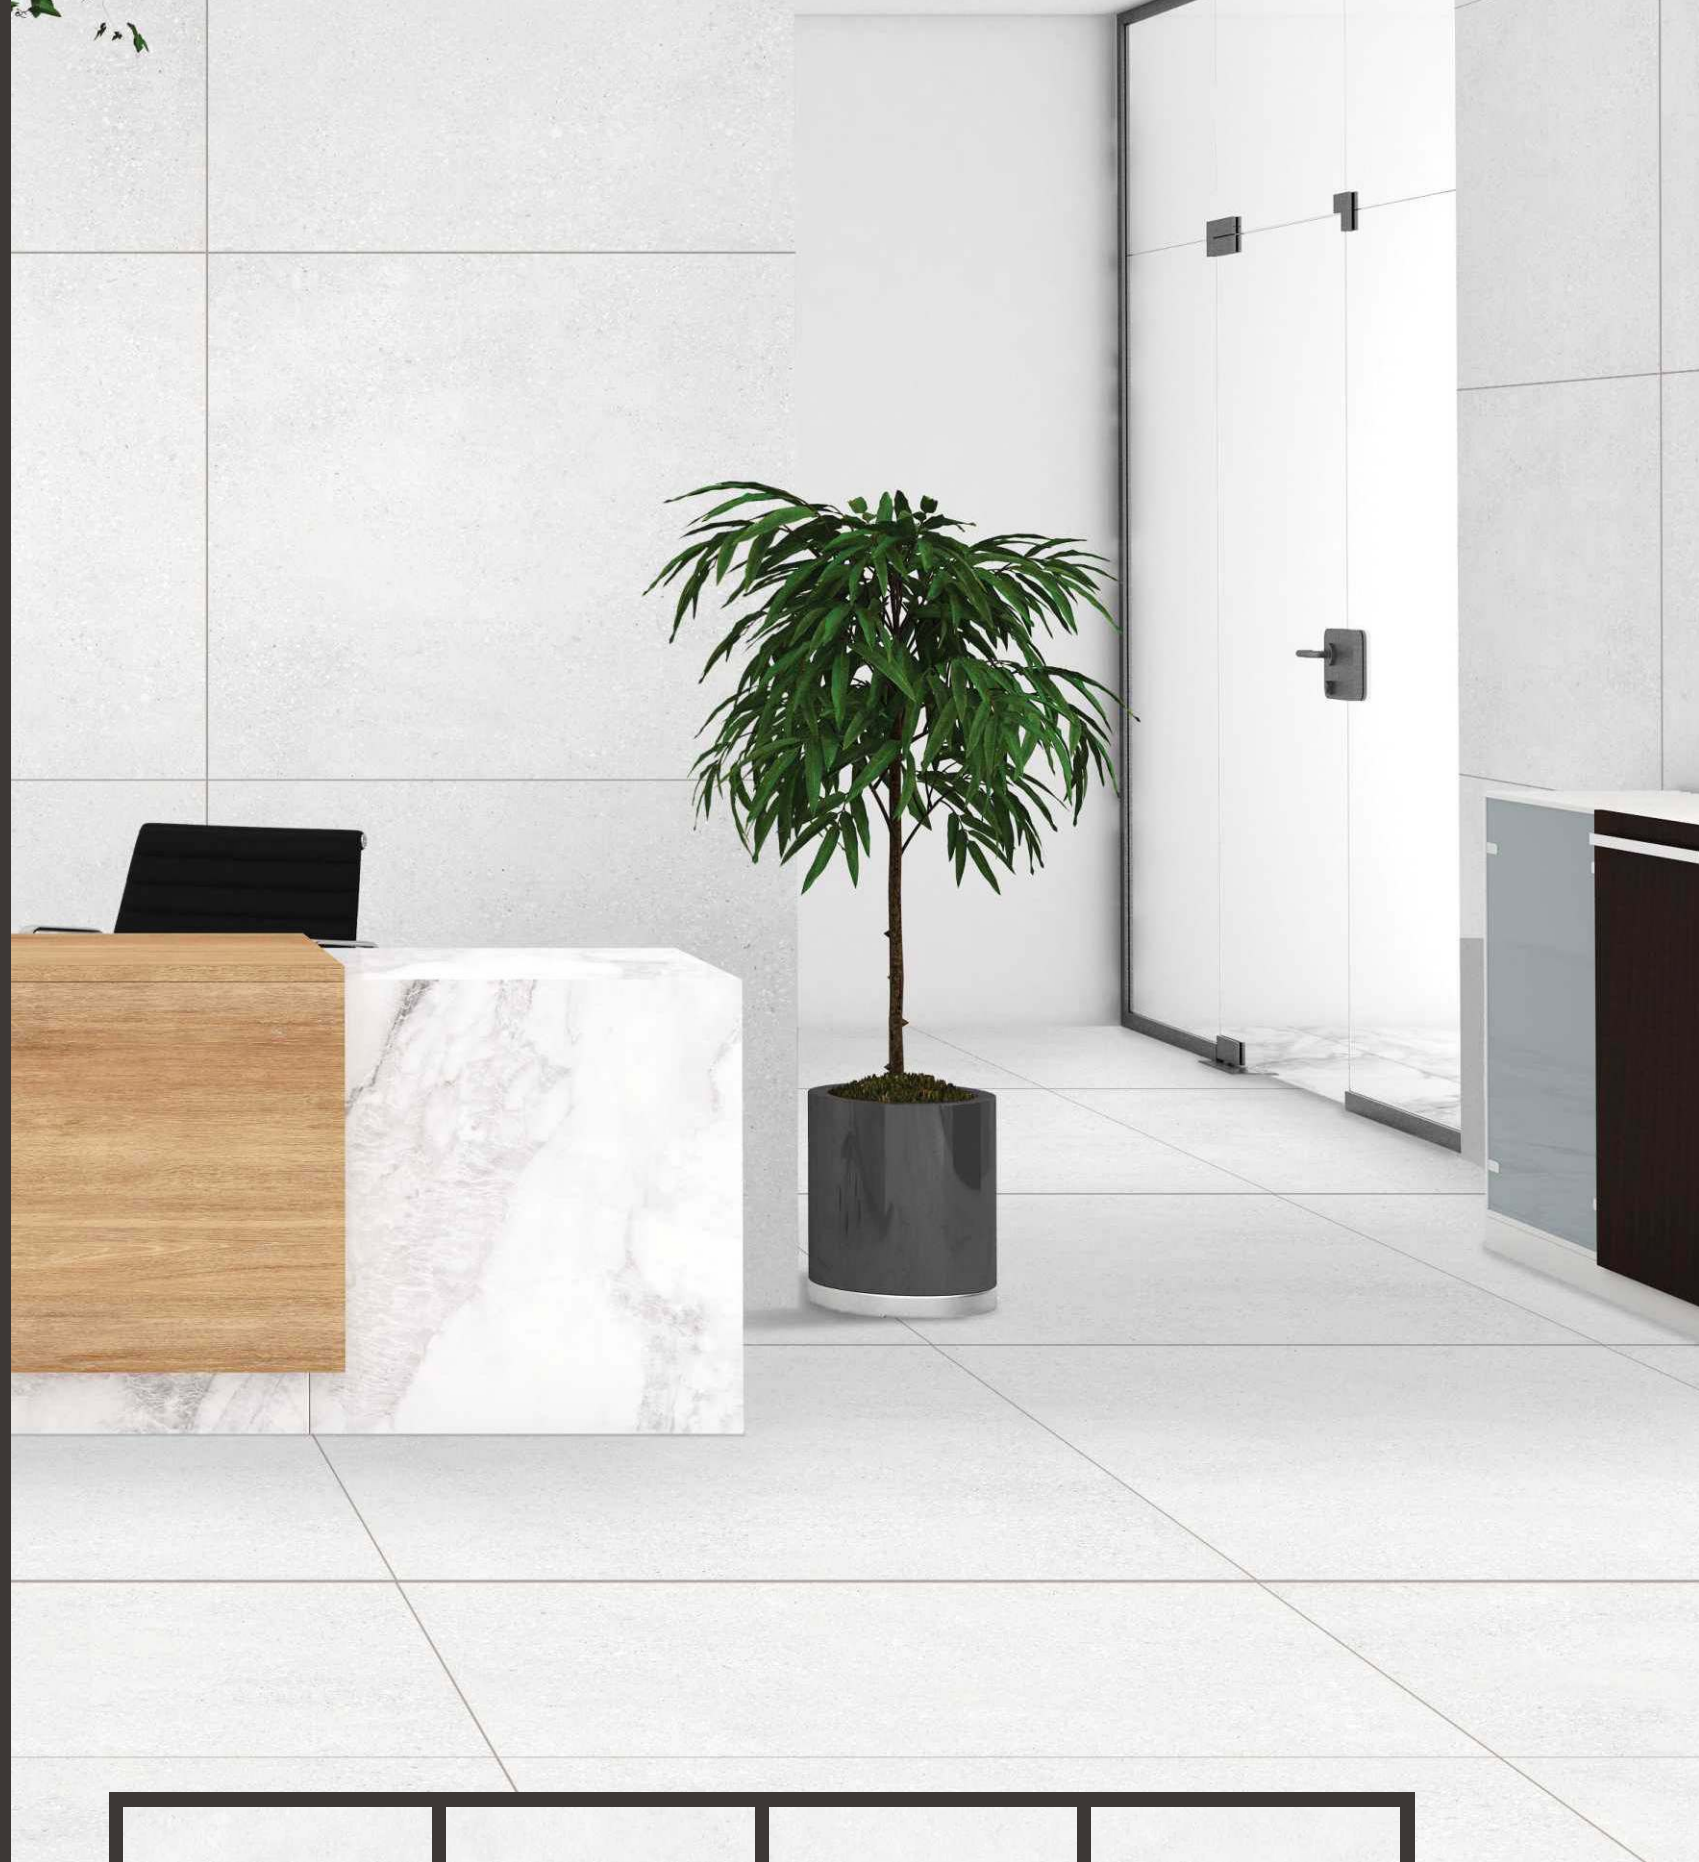

Matt
Collection

**SEASTONE
BIANCO**

1200x1200mm

Matt
Surface

4

Randoms