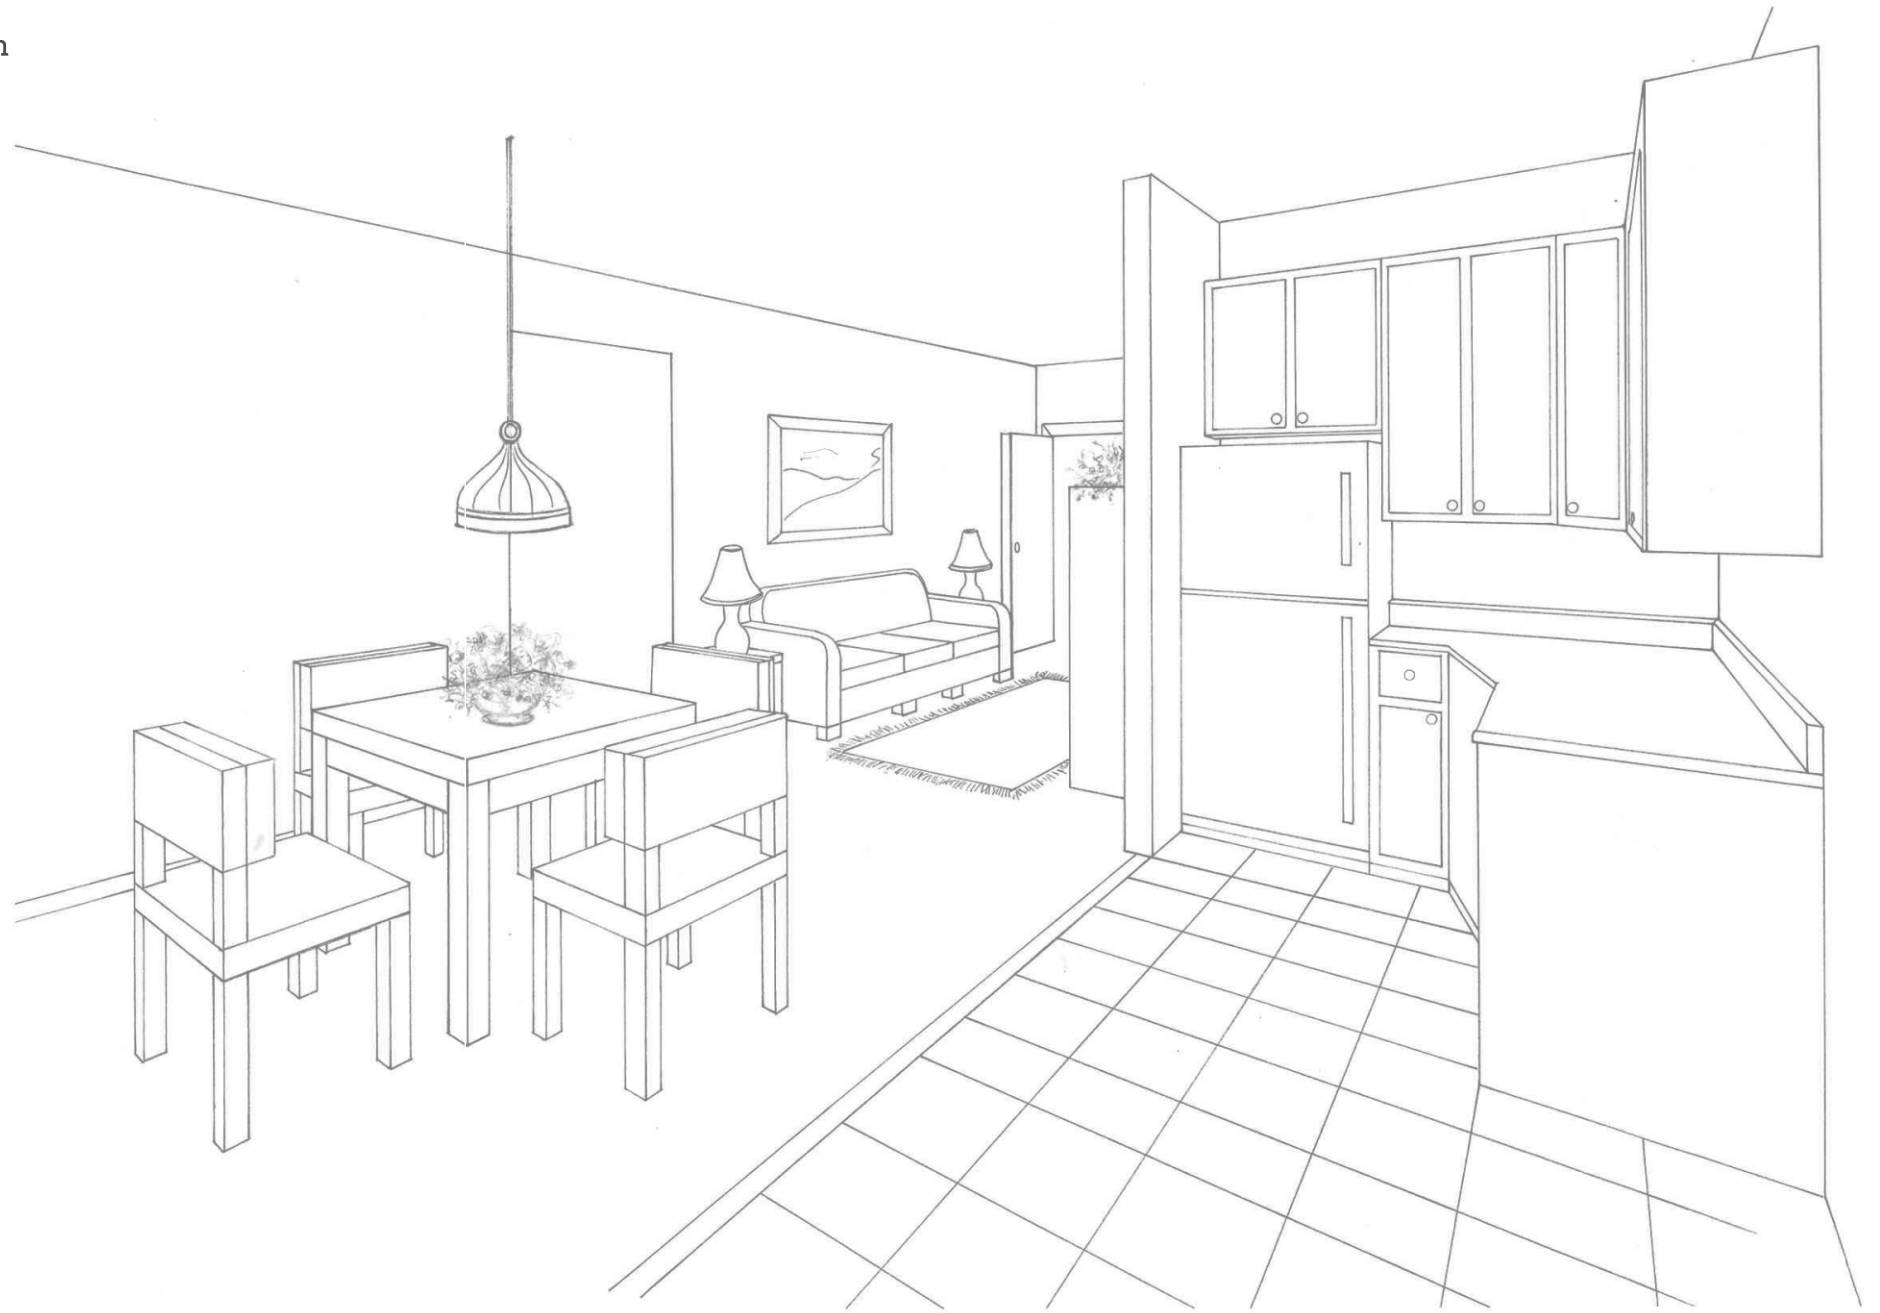

Matt
Surface

**FLAKE
OFF WHITE**

3 Randoms

1200x1200mm

Matt
Surface

Matt
Collection

**SEASTONE
BIANCO**

1200x1200mm