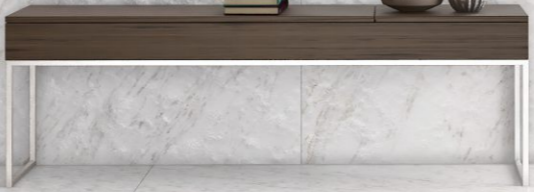

Tiles In Frame	Size	Finish	Thickness	Randoms
BERLIN ROCK STATUARIO	1200x 1800mm	Fab Surface	9mm	3

- 
LIQUID
REPELLENT
- 
STAIN
RESISTANT
- 
SCRATCH
RESISTANT
- 
FIRE
RESISTANT
- 
RESISTANT TO
UV RAYS
- 
IMPACT
RESISTANT
- 
FROST
RESISTANT