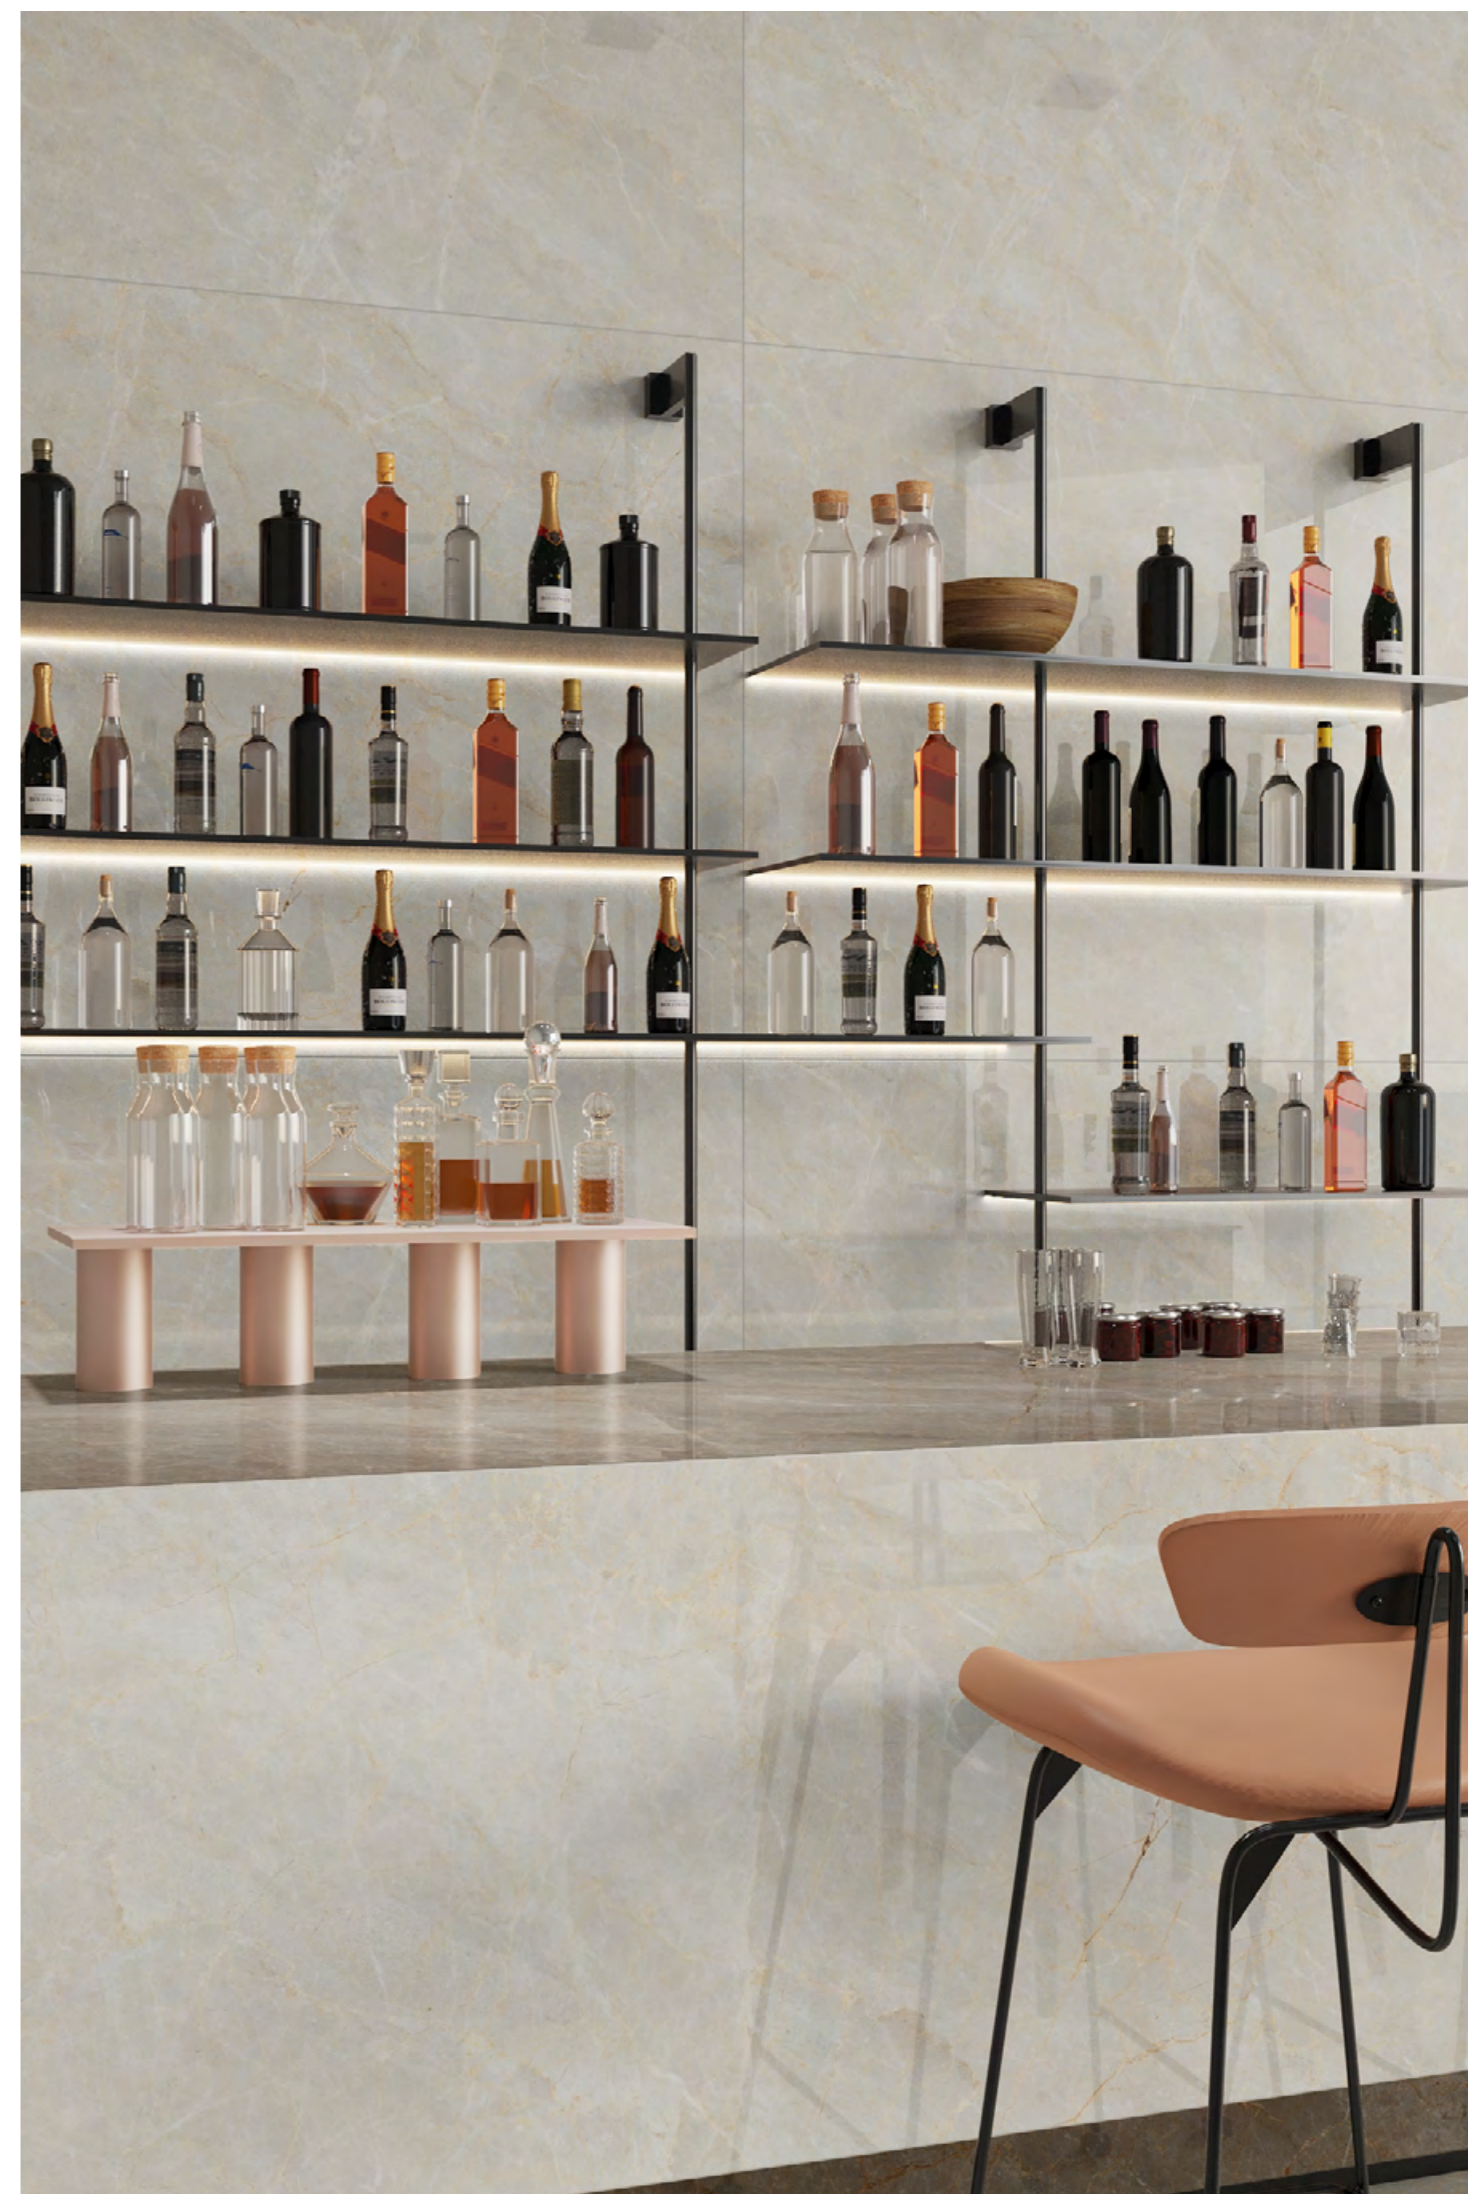

L U X U R Y L I V I N G

Victorian Light

polished

→ SENSORY & SIMPLICITY