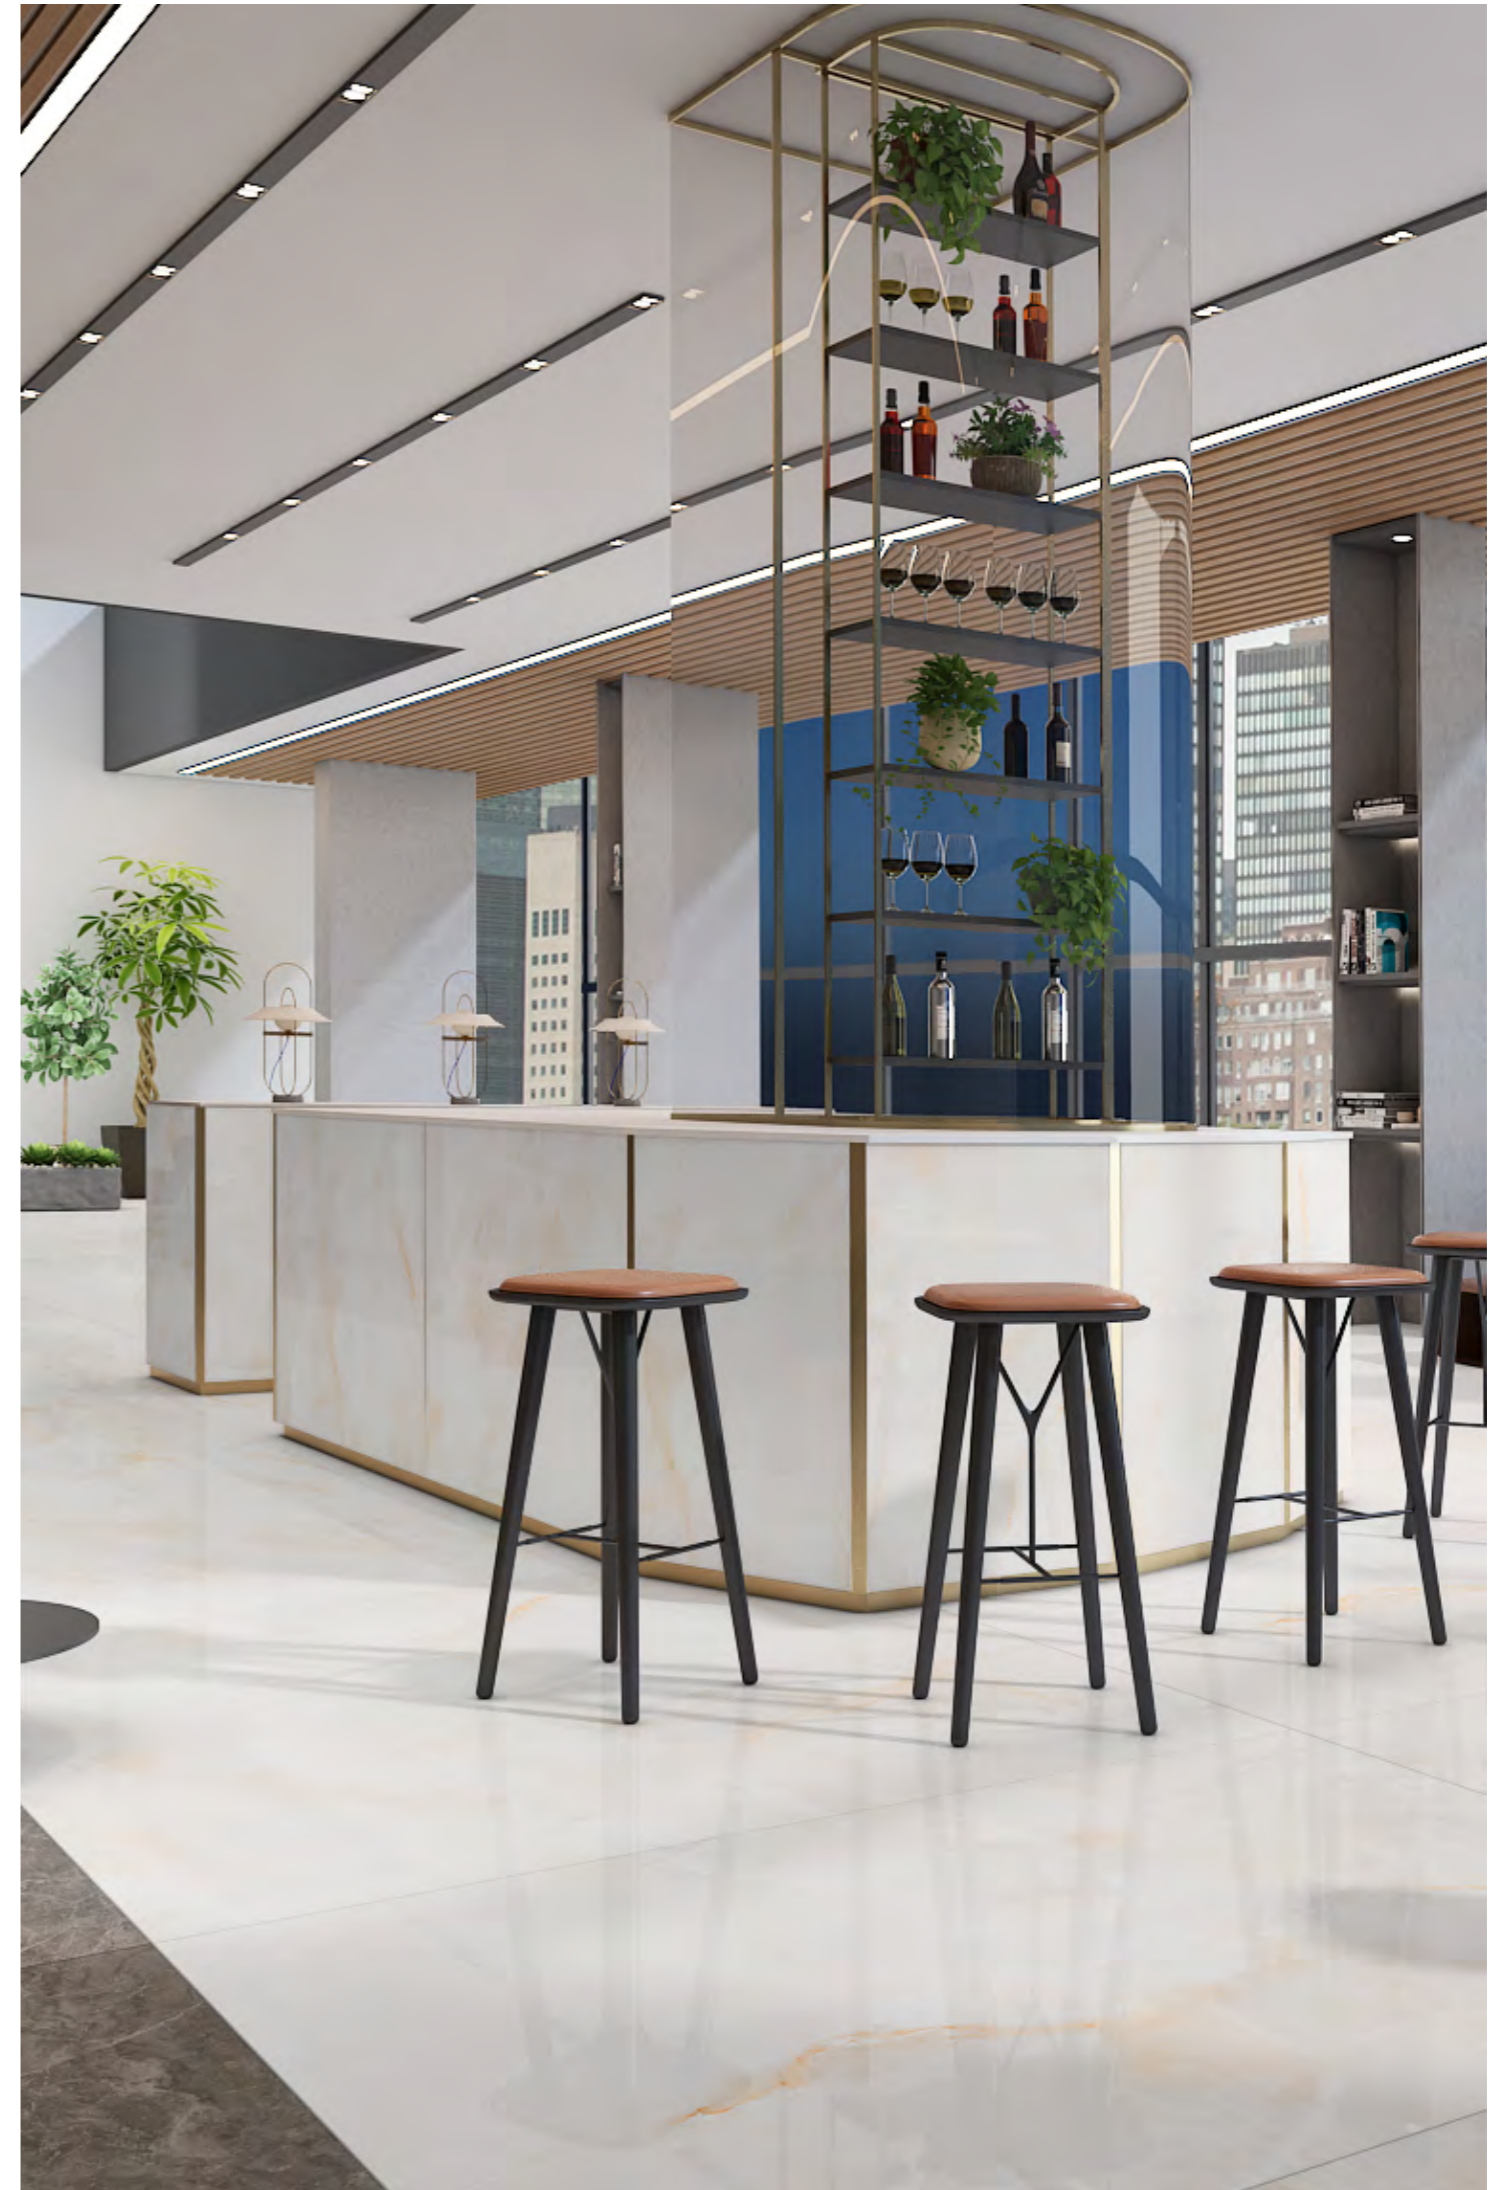

LUXURY LIVING

Pearl Onyx

polished

→ SMOOTH & FINE