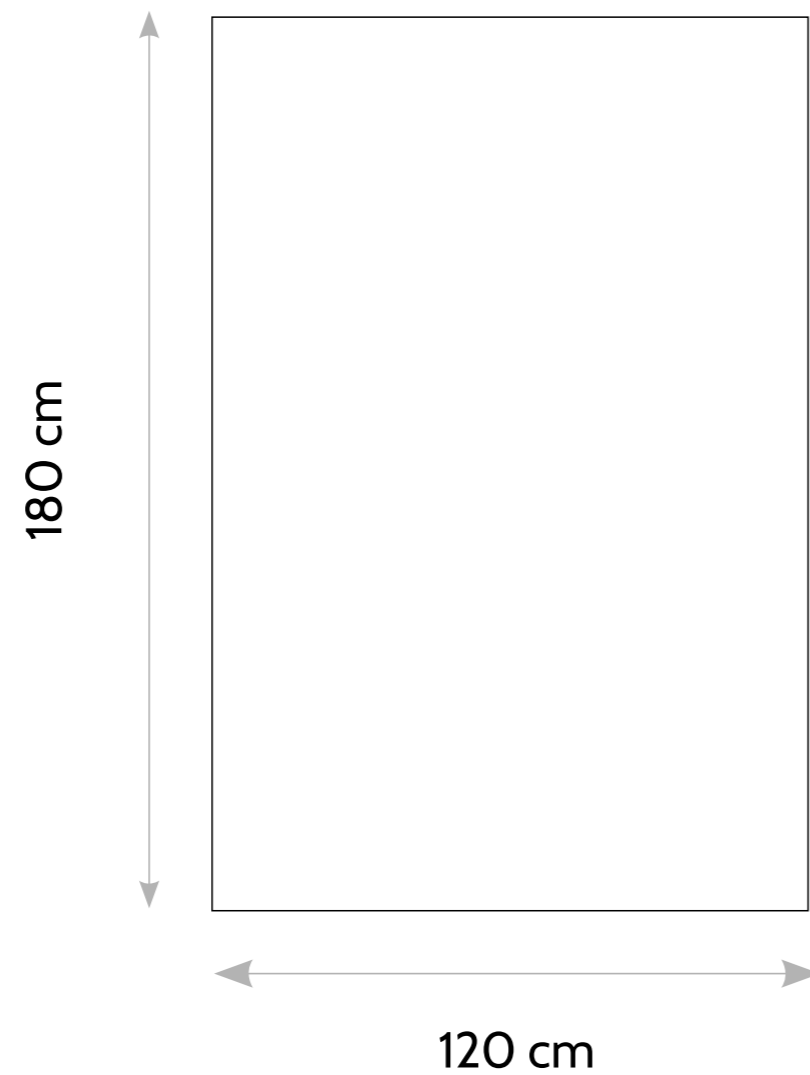

Stamp Edition

CARBON  
BEIGE

A minimal &  
contemporary  
appeal.

Collection  
Matt

120x180 cm