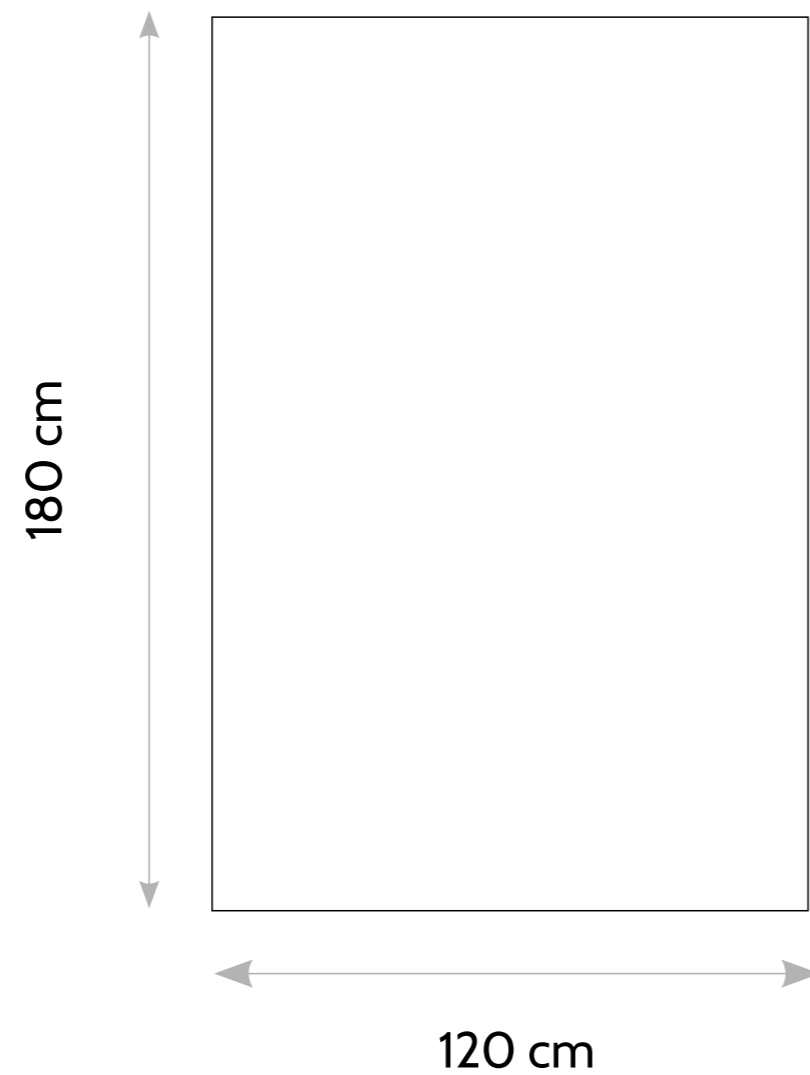

Collection
Matt

120x180 cm