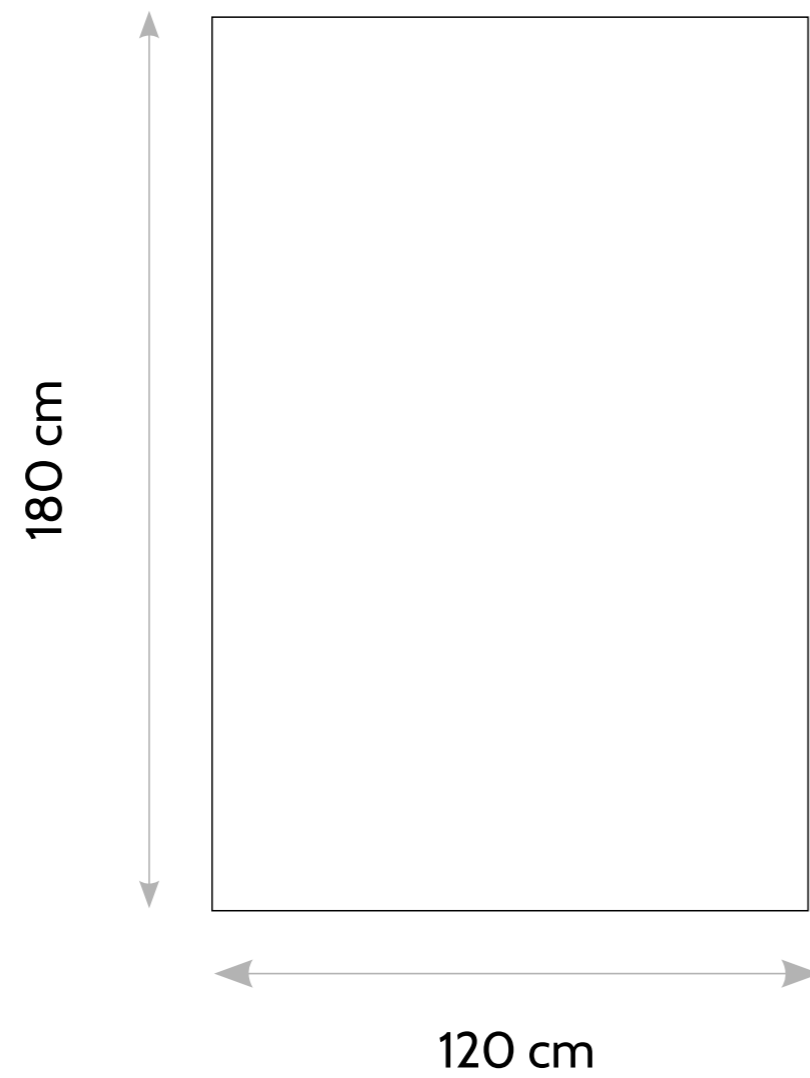

Collection
Matt

120x180 cm